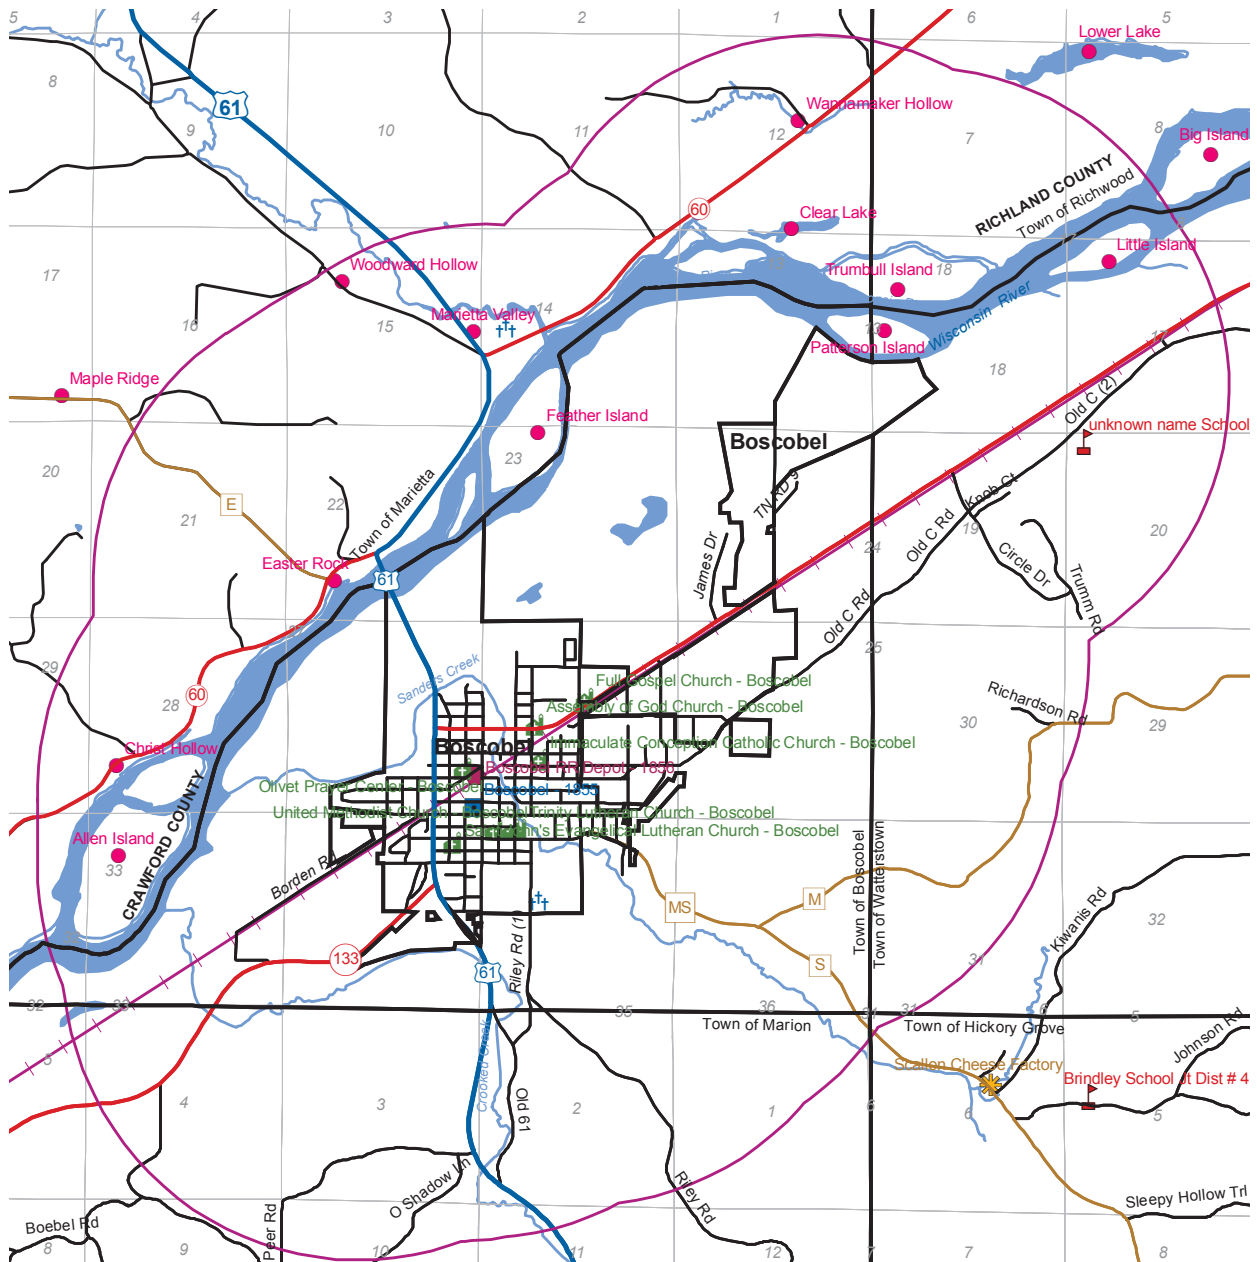

MAP 3.3.1 CULTURAL RESOURCES

- CITY OF BOSCOBEL -
- GRANT COUNTY, WISCONSIN -

**SOUTHWESTERN WISCONSIN
REGIONAL PLANNING
COMMISSION**

719 Pioneer Tower
One University Plaza
Platteville, WI 53818
608-342-1214
www.swwrpc.org

September 30, 2009

Legend

Municipal Boundary	Historical/Current Cheese Factory/Creamery
Sections	Historical/Current Church
1.5 Mile Buffer	Historical Mine
Roads - Federal	Historical Point
Roads - State	Historical Post Office
Roads - County	Historical RR Depot
Roads - Local/Drives/Streets	Historical/Current Railroad
Streams	Historical School
Historical/Current Cemetery	

1 inch = 1 miles

This map is neither a legally recorded map nor a technical survey and is not intended to be one. SWWRPC is not responsible for any inaccuracies herein contained.