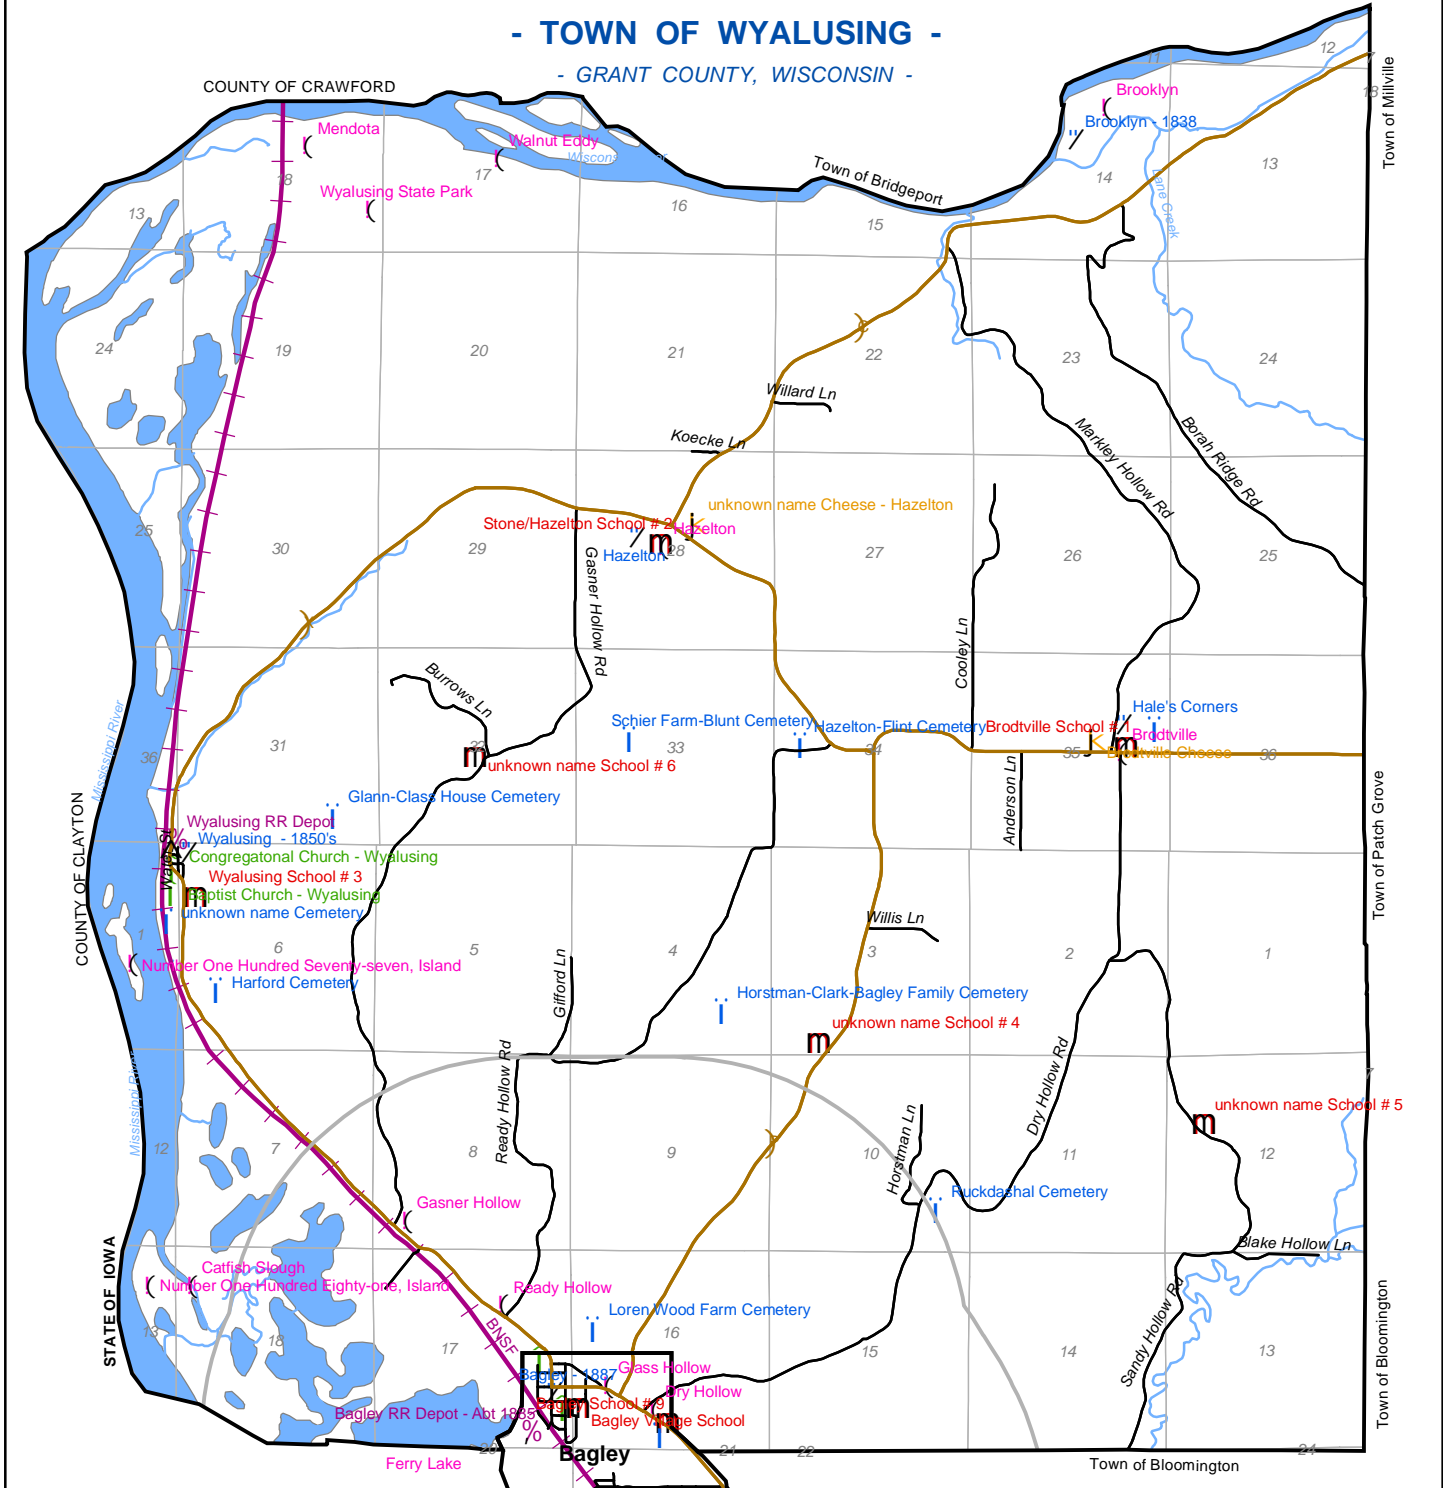

MAP 3.3.1 CULTURAL RESOURCES

- TOWN OF WYALUSING -

- GRANT COUNTY, WISCONSIN -

719 Pioneer Tower
One University Plaza
Platteville, WI 53818
608-342-1214
www.swwrpc.org
March 11, 2008

Legend

	Municipal Boundary		Historical/Current Church
	Sections		Historical Mine - none
	1.5 Mile Buffer		Historical Point
	Unincorporated Villages		Historical Post Office
	Roads - County		Historical Railroad Depot
	Roads - Local/Drives		Historical/Current Railroad
	Historical/Current Cemetery		Historical School
	Historical Cheese Factory/Creamery		Streams

1 inch equals 1 miles

This map is neither a legally recorded map nor a technical survey and is not intended to be one. SWWRPC is not responsible for any inaccuracies herein contained.