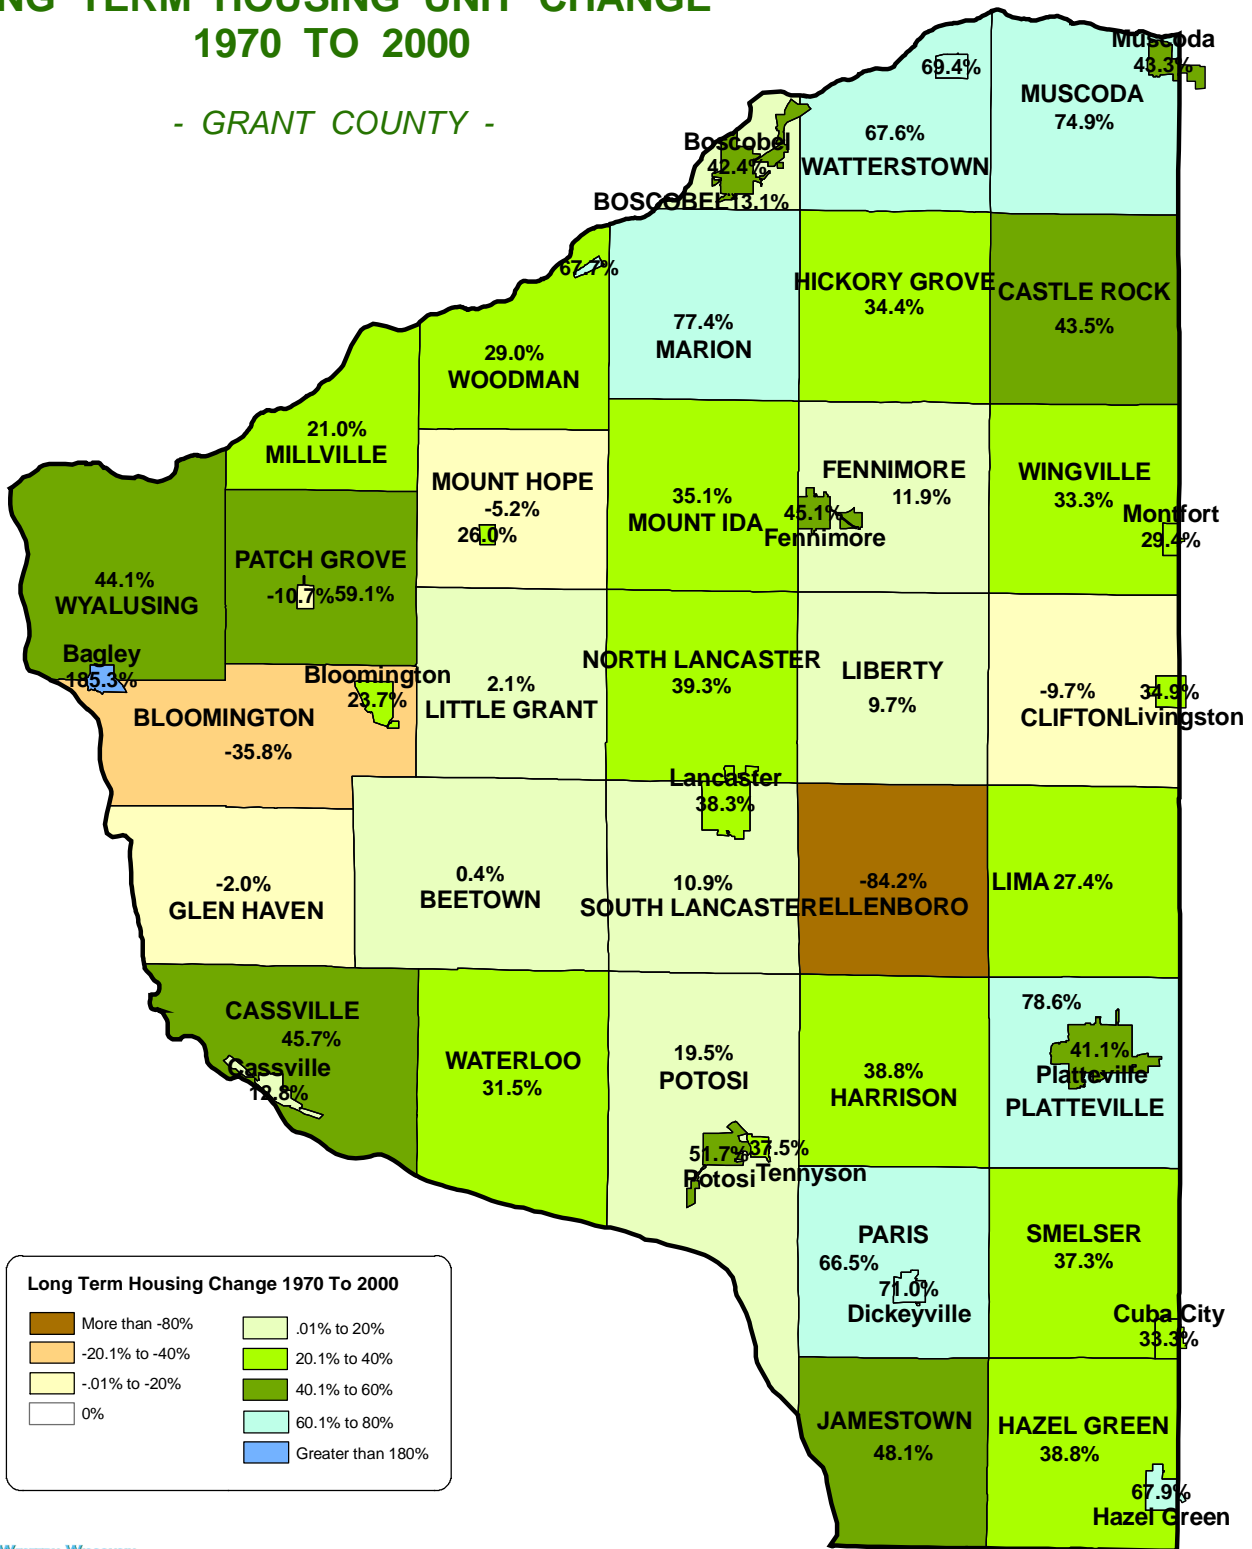

MAP 4.2 LONG TERM HOUSING UNIT CHANGE 1970 TO 2000

- GRANT COUNTY -

Long Term Housing Change 1970 To 2000

More than -80%	.01% to 20%
-20.1% to -40%	20.1% to 40%
-0.1% to -20%	40.1% to 60%
0%	60.1% to 80%
Greater than 180%	

719 Pioneer Tower
1 University Plaza
Platteville, WI 53818
608-342-1214
www.swwrpc.org
March 21, 2008

1 inch equals 6.06 miles

This map is neither a legally recorded map nor a technical survey and is not intended to be one. SWWRPC is not responsible for any inaccuracies herein contained.