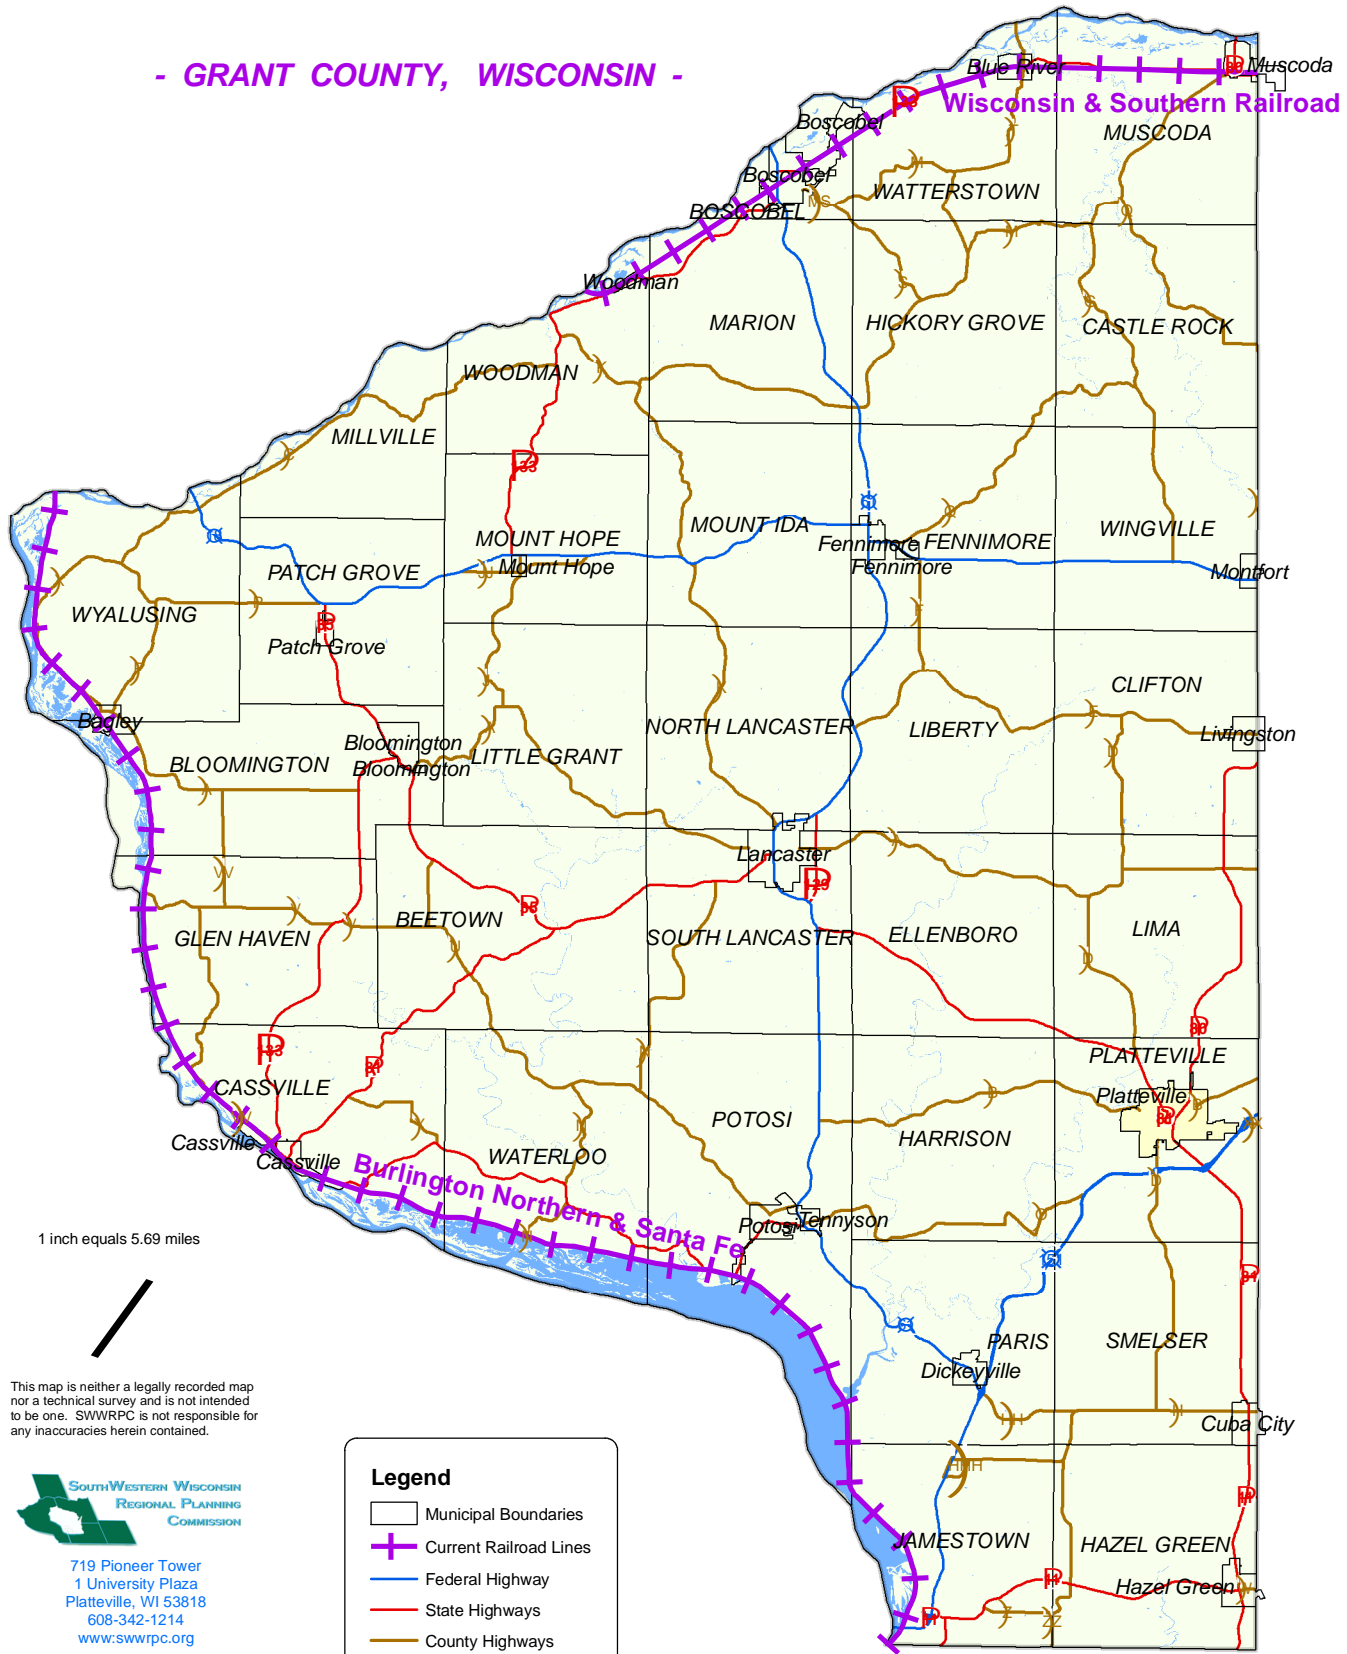

MAP 5.3 CURRENT RAILROAD LINES

- GRANT COUNTY, WISCONSIN -

1 inch equals 5.69 miles

719 Pioneer Tower
1 University Plaza
Platteville, WI 53818
608-342-1214
www.swwrpc.org

May 22, 2008

Legend

- Municipal Boundaries
- Current Railroad Lines
- Federal Highway
- State Highways
- County Highways