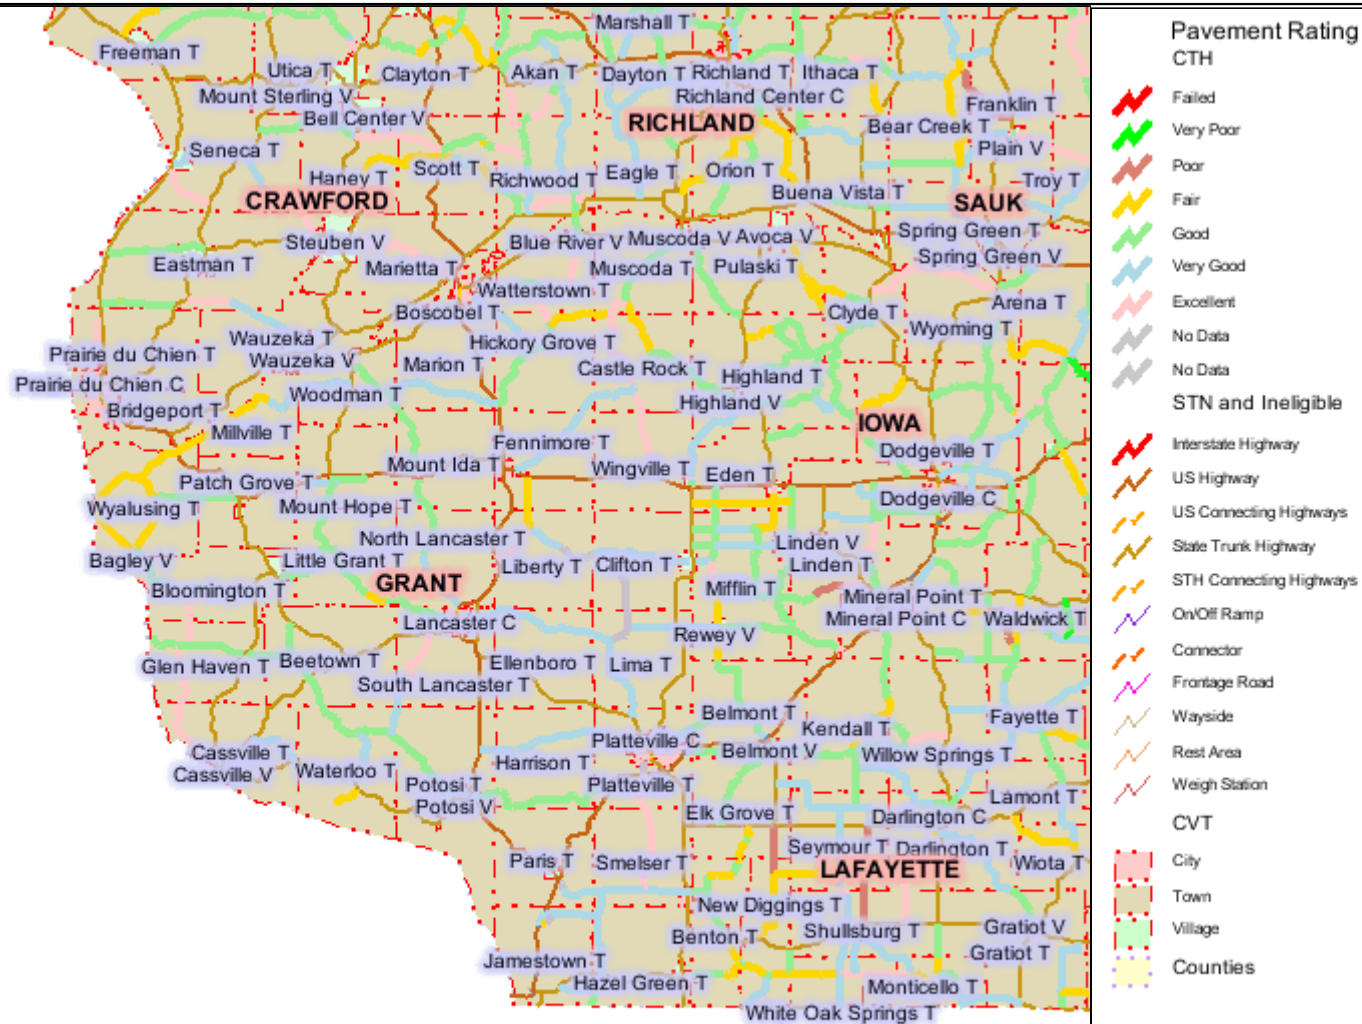

Map 5.4 2007 Pavement Rating Map for Grant County

Copyright (C) 2005 Wisconsin Department of Transportation.

0  17mi

The information contained in this data set and information produced from this dataset were created for the official use of the Wisconsin Department of Transportation (WisDOT). Any other use while not prohibited, is the sole responsibility of the user. WisDOT expressly disclaims all liability regarding fitness of use of the information for other than official WisDOT business.