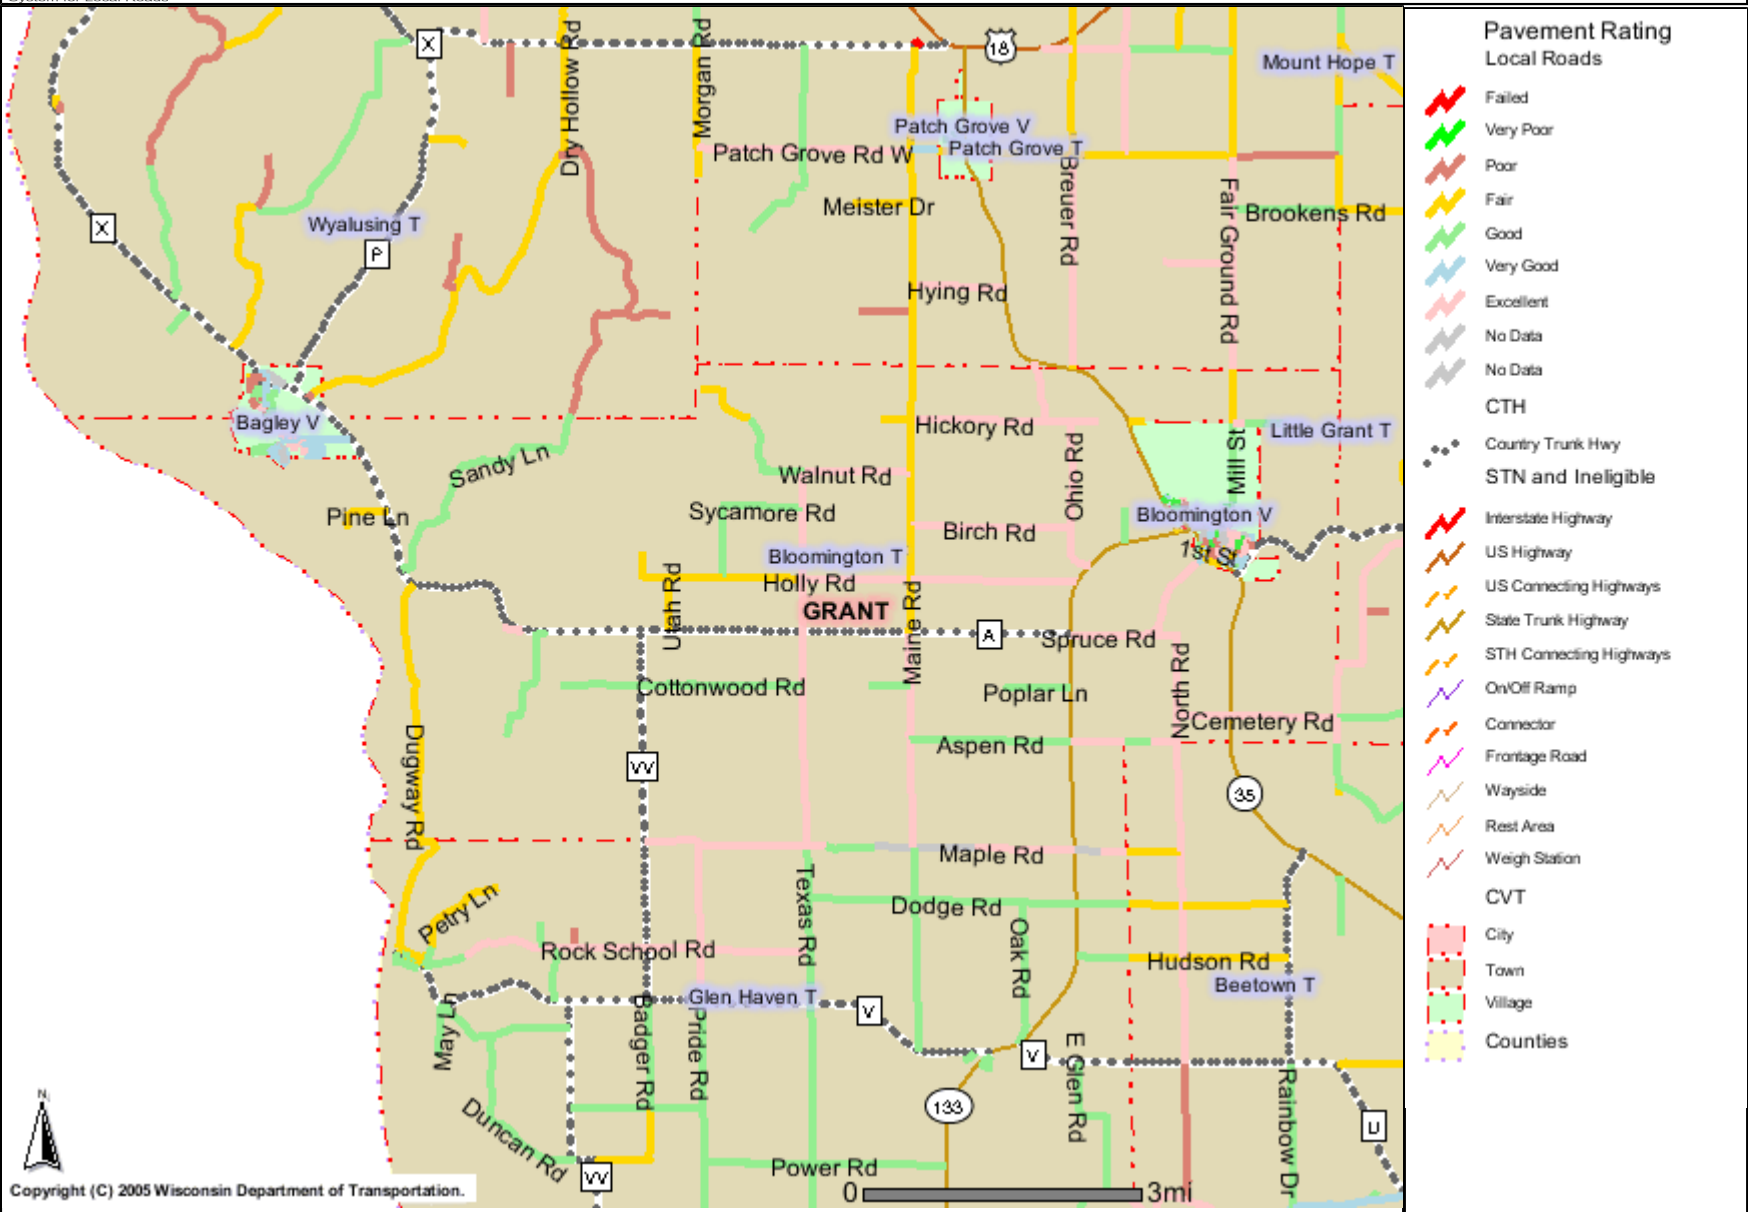

Map 5.4 2007 Pavement Rating Map for the Town of Bloomington

The information contained in this data set and information produced from this dataset were created for the official use of the Wisconsin Department of Transportation (WisDOT). Any other use while not prohibited, is the sole responsibility of the user. WisDOT expressly disclaims all liability regarding fitness of use of the information for other than official WisDOT business.