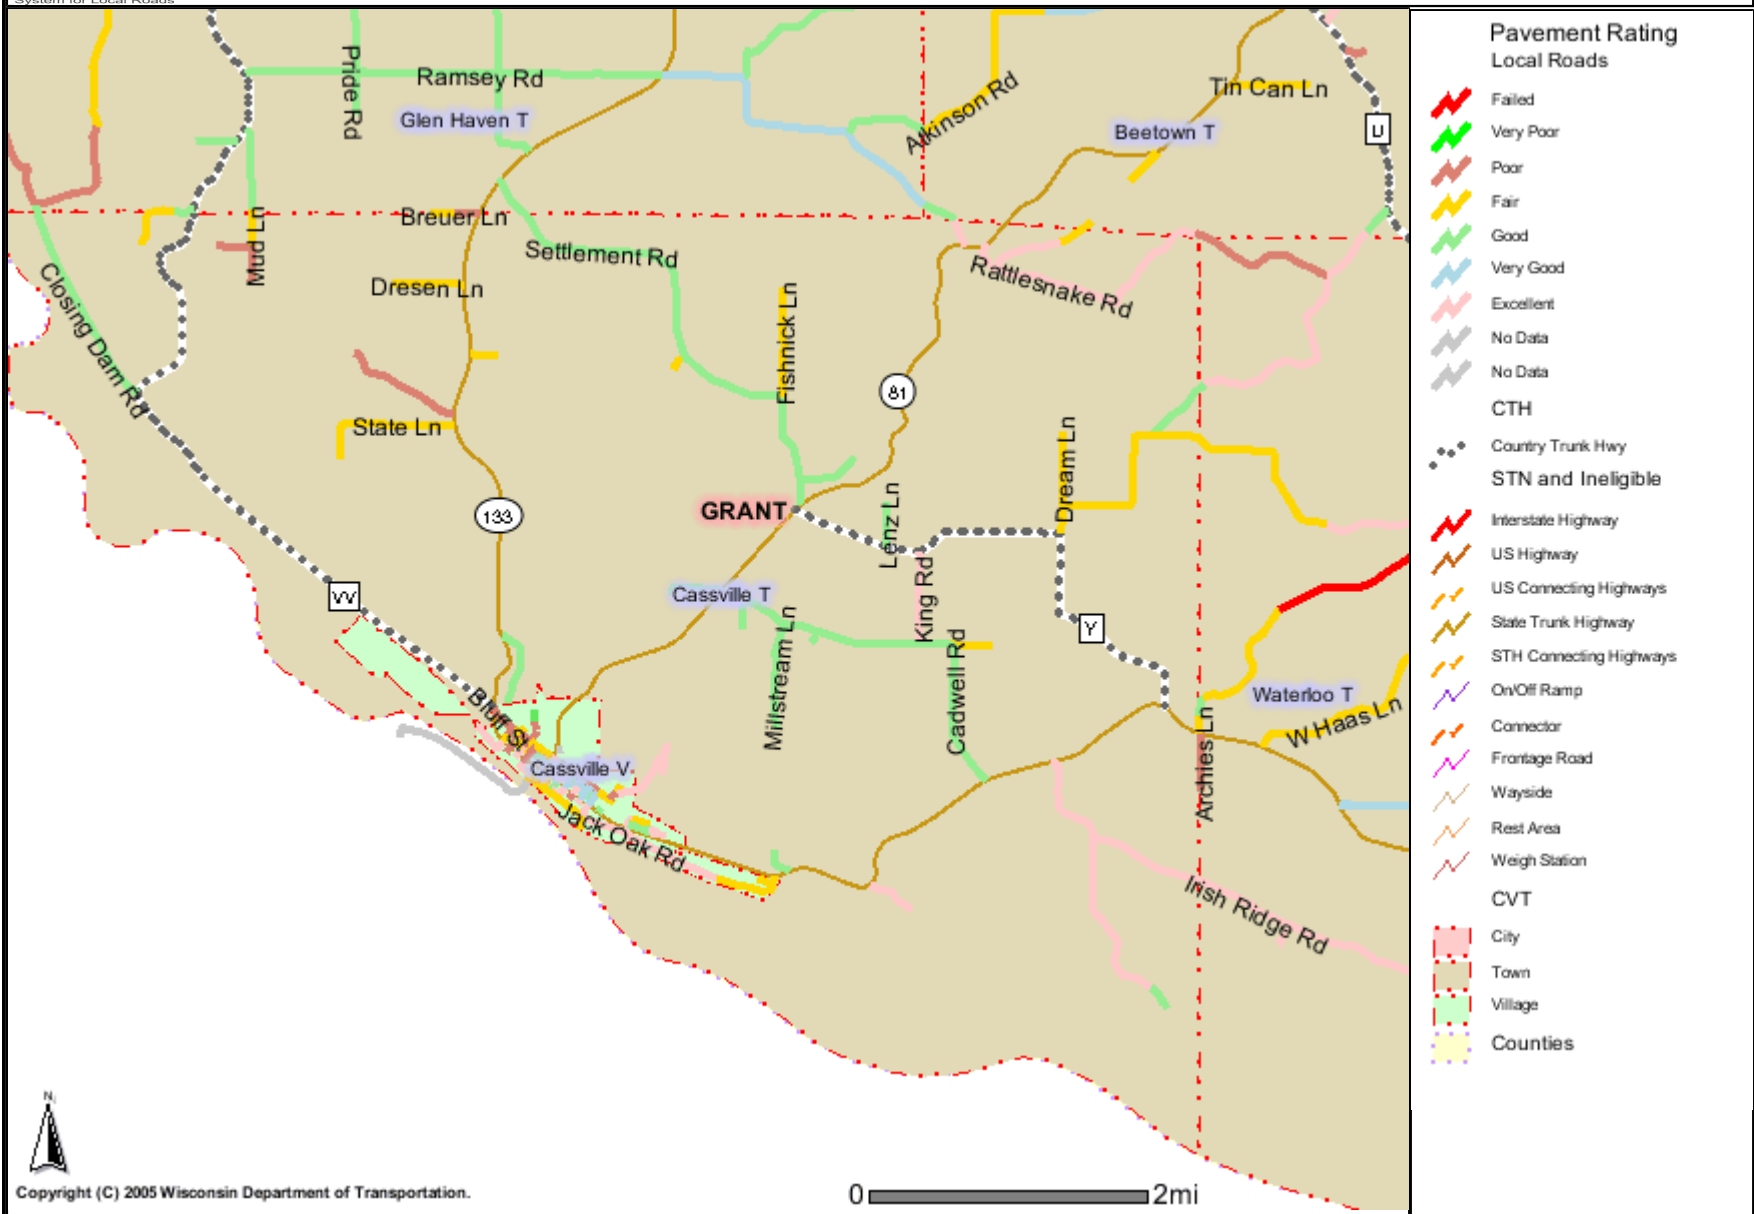

Map 5.4 2007 Pavement Rating Map for the Town of Cassville

The information contained in this data set and information produced from this dataset were created for the official use of the Wisconsin Department of Transportation (WisDOT). Any other use while not prohibited, is the sole responsibility of the user. WisDOT expressly disclaims all liability regarding fitness of use of the information for other than official WisDOT business.