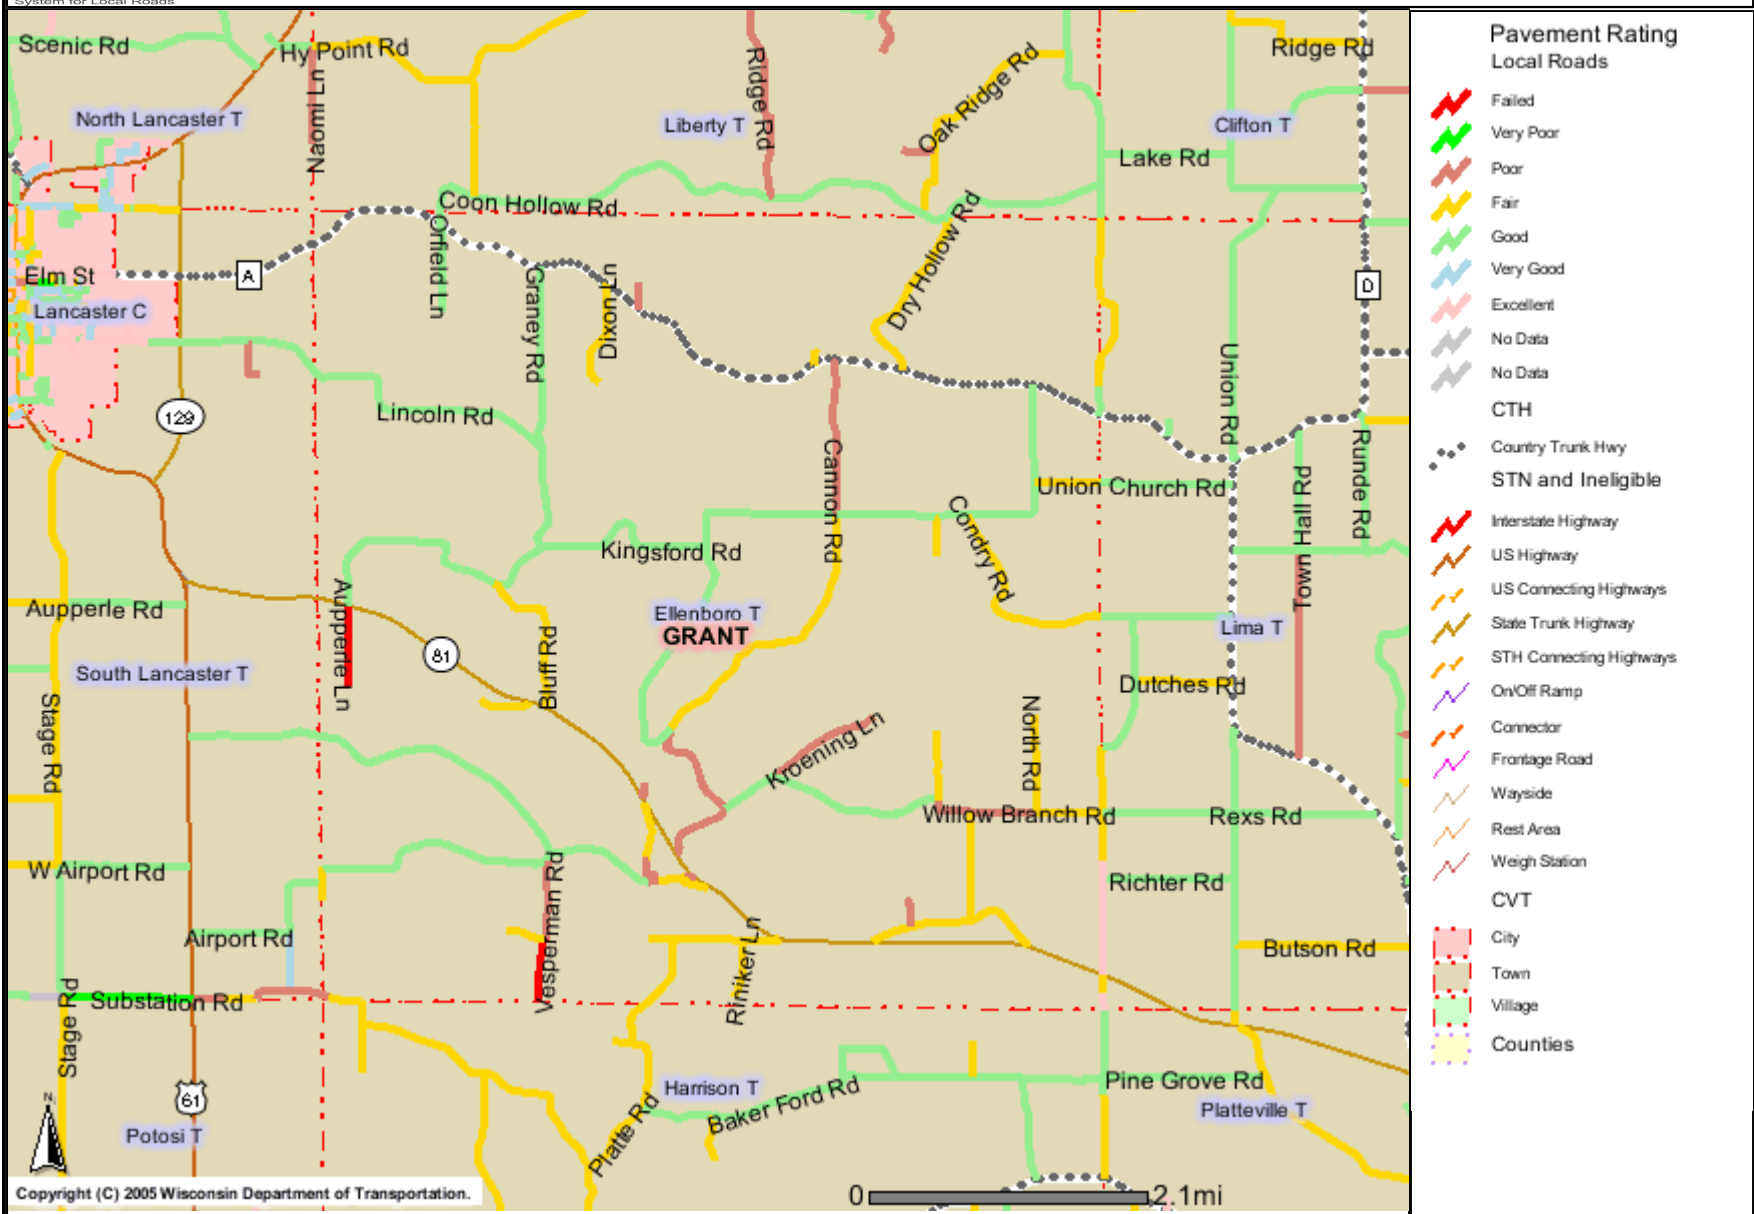

Map 5.4 2007 Pavement Rating Map for the Town of Ellenboro

The information contained in this data set and information produced from this dataset were created for the official use of the Wisconsin Department of Transportation (WisDOT). Any other use while not prohibited, is the sole responsibility of the user. WisDOT expressly disclaims all liability regarding fitness of use of the information for other than official WisDOT business.