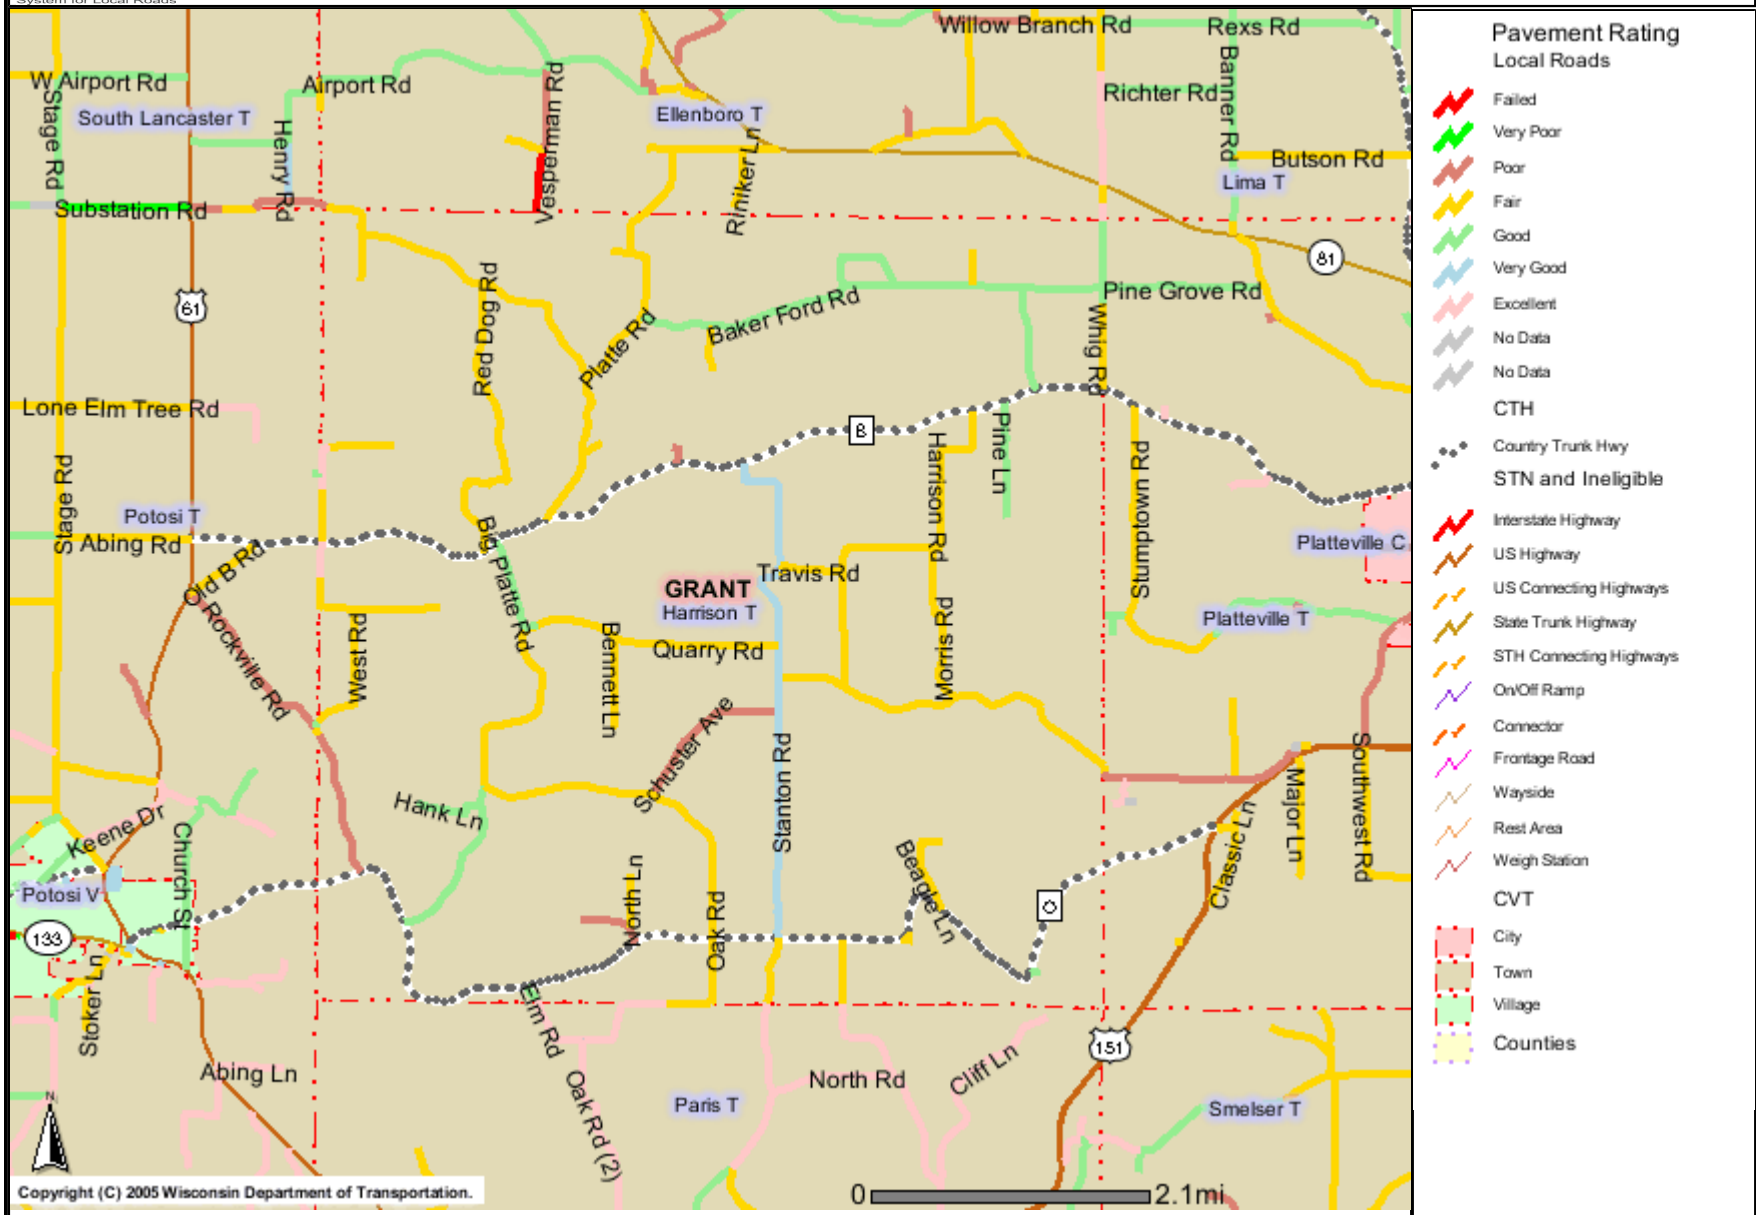

### Map 5.4 2007 Pavement Rating Map for the Town of Harrison

The information contained in this data set and information produced from this dataset were created for the official use of the Wisconsin Department of Transportation (WisDOT). Any other use while not prohibited, is the sole responsibility of the user. WisDOT expressly disclaims all liability regarding fitness of use of the information for other than official WisDOT business.