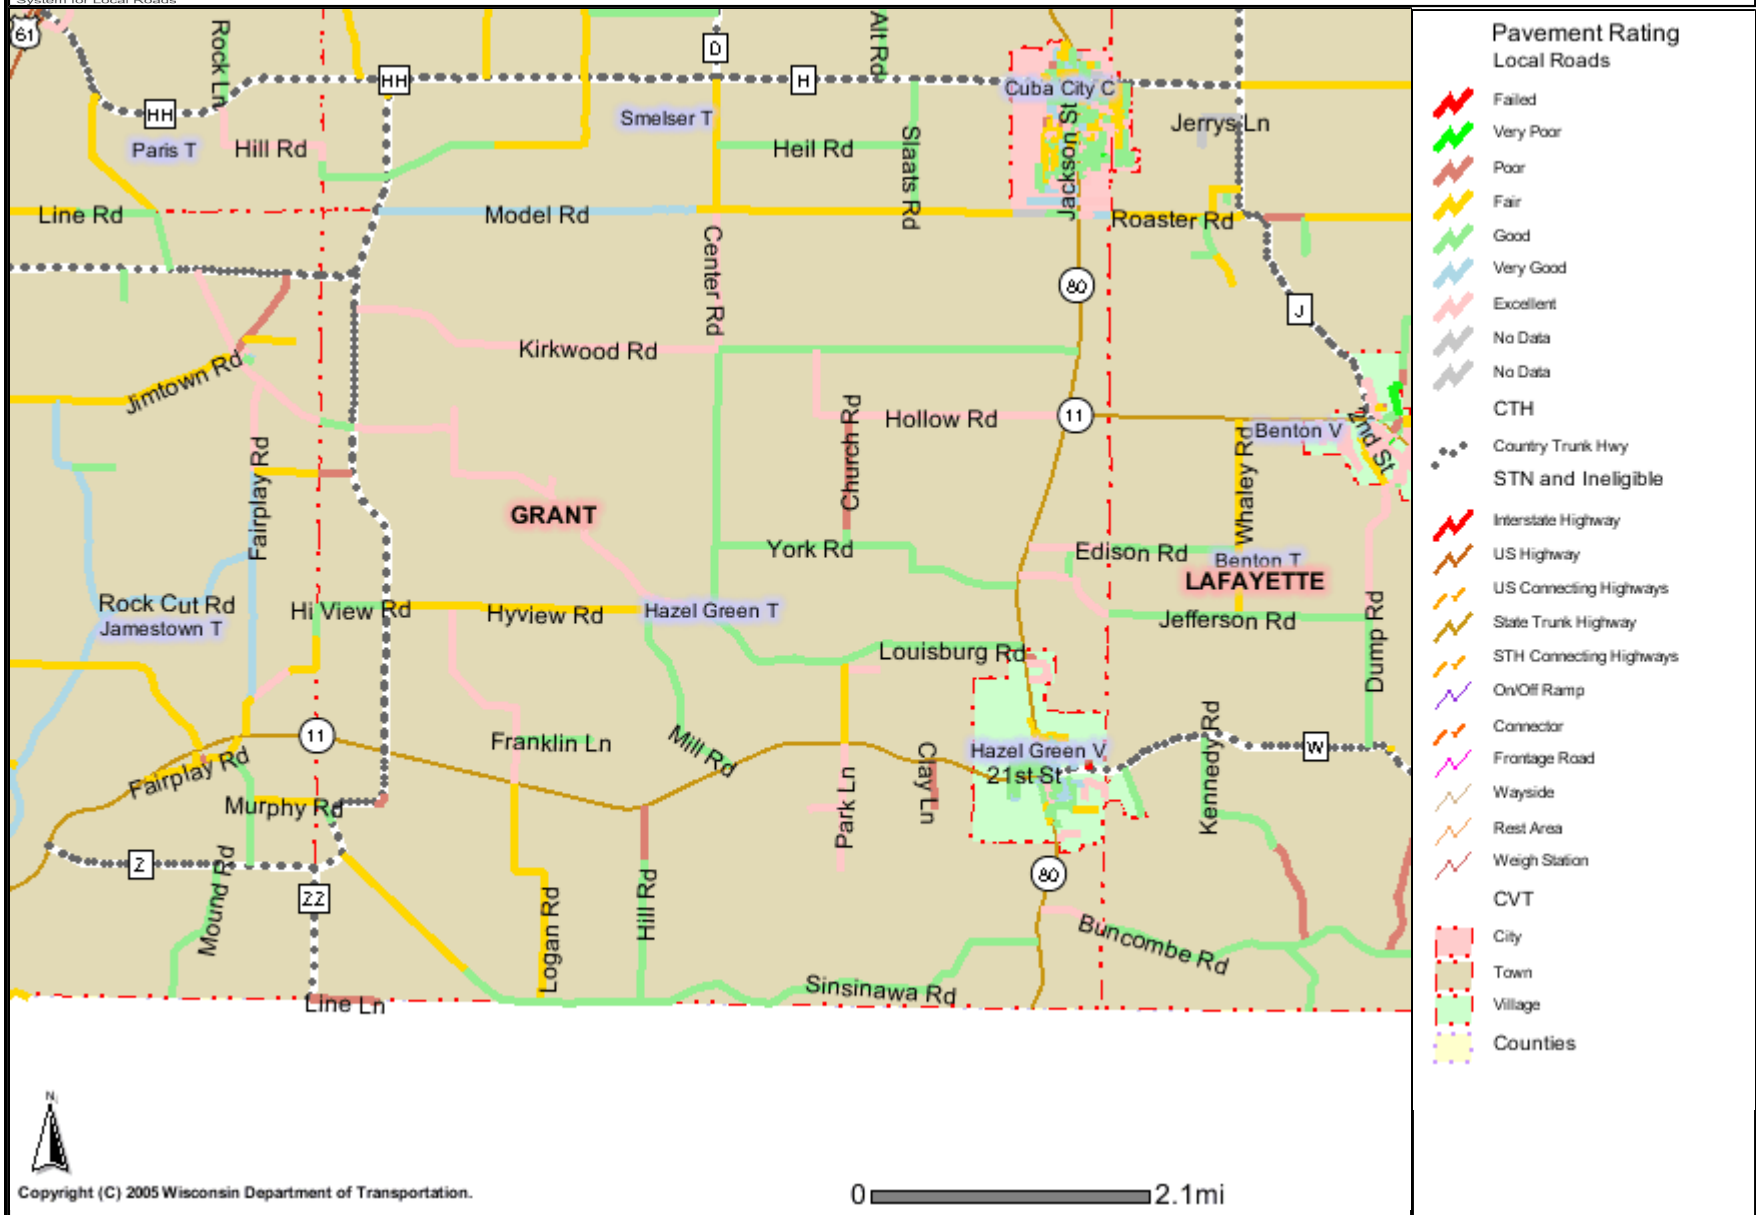

### Map 5.4 2007 Pavement Rating Map for the Town of Hazel Green

The information contained in this data set and information produced from this dataset were created for the official use of the Wisconsin Department of Transportation (WisDOT). Any other use while not prohibited, is the sole responsibility of the user. WisDOT expressly disclaims all liability regarding fitness of use of the information for other than official WisDOT business.