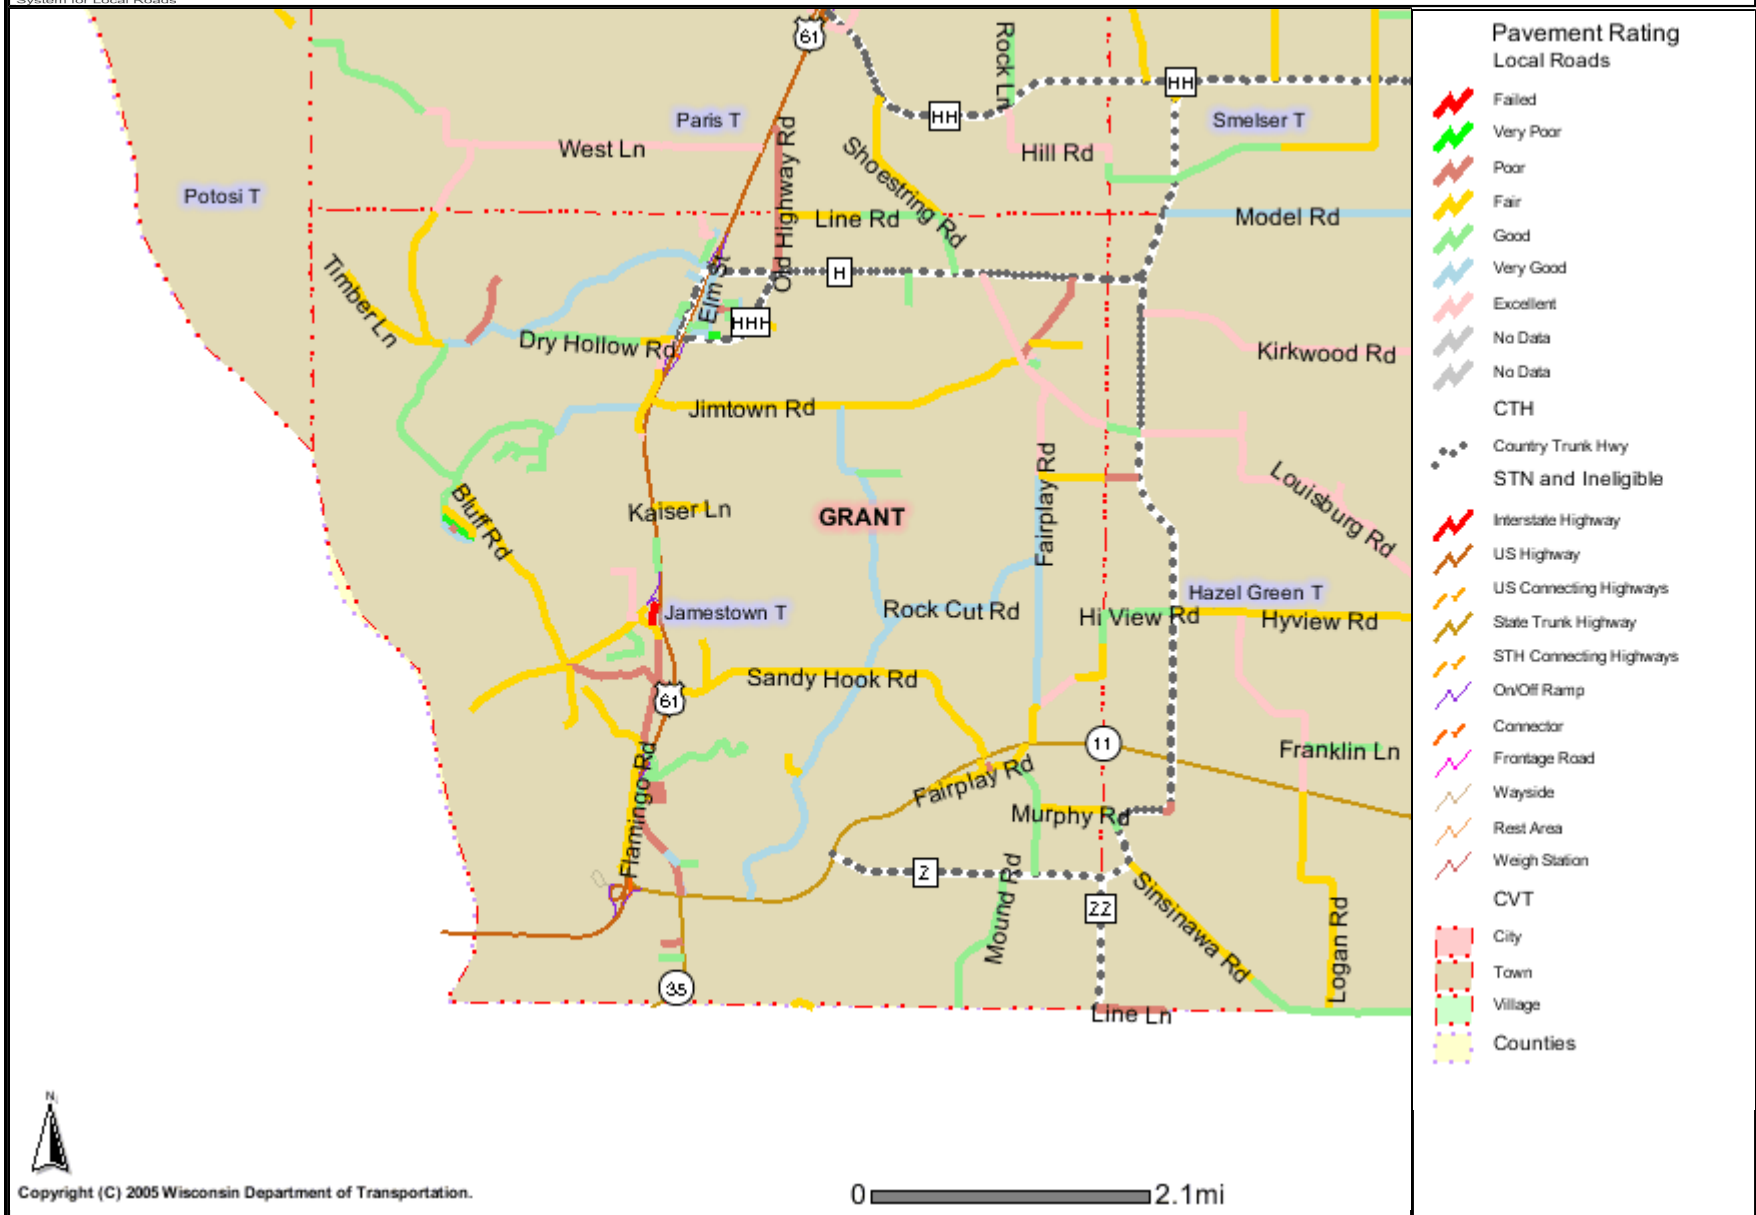

Map 5.4 2007 Pavement Rating Map for the Town of Jamestown

The information contained in this data set and information produced from this dataset were created for the official use of the Wisconsin Department of Transportation (WisDOT). Any other use while not prohibited, is the sole responsibility of the user. WisDOT expressly disclaims all liability regarding fitness of use of the information for other than official WisDOT business.