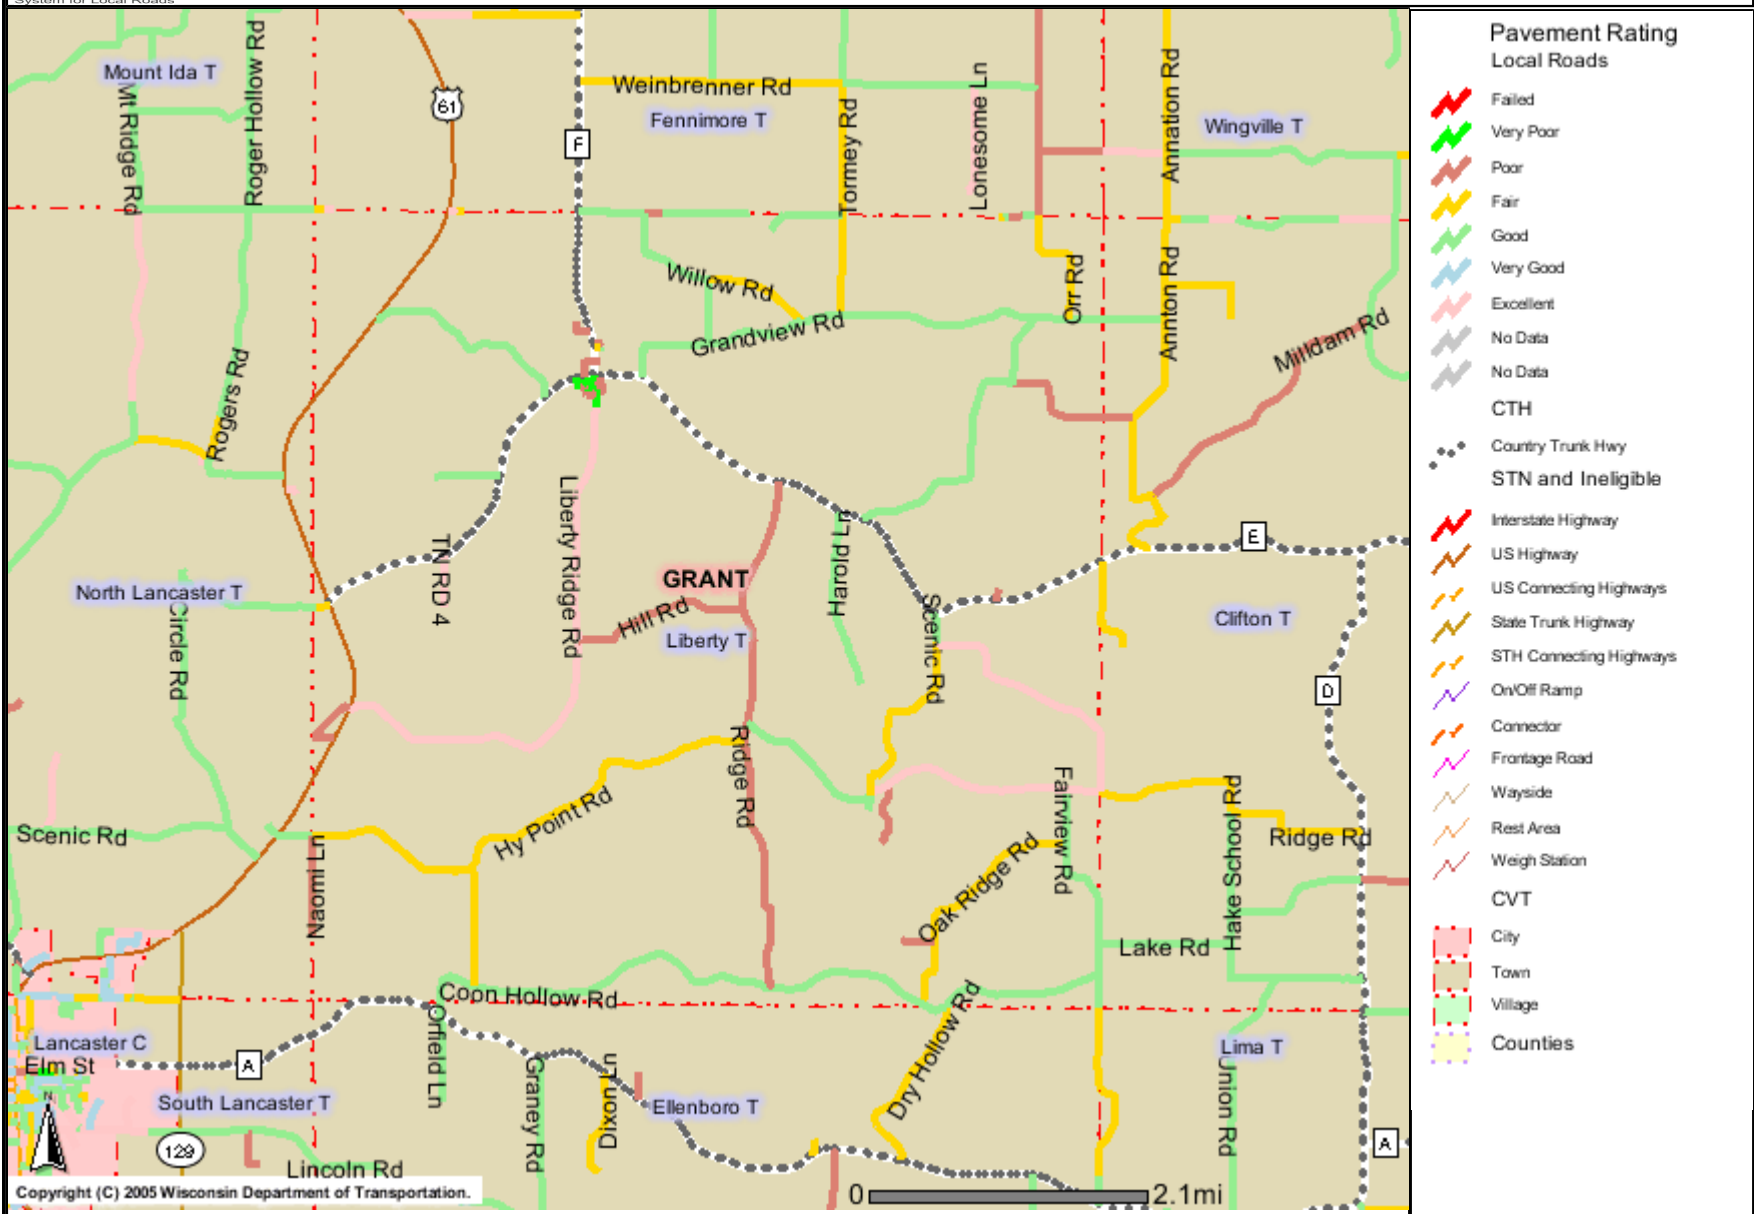

Map 5.4 2007 Pavement Rating Map for the Town of Liberty

The information contained in this data set and information produced from this dataset were created for the official use of the Wisconsin Department of Transportation (WisDOT). Any other use while not prohibited, is the sole responsibility of the user. WisDOT expressly disclaims all liability regarding fitness of use of the information for other than official WisDOT business.