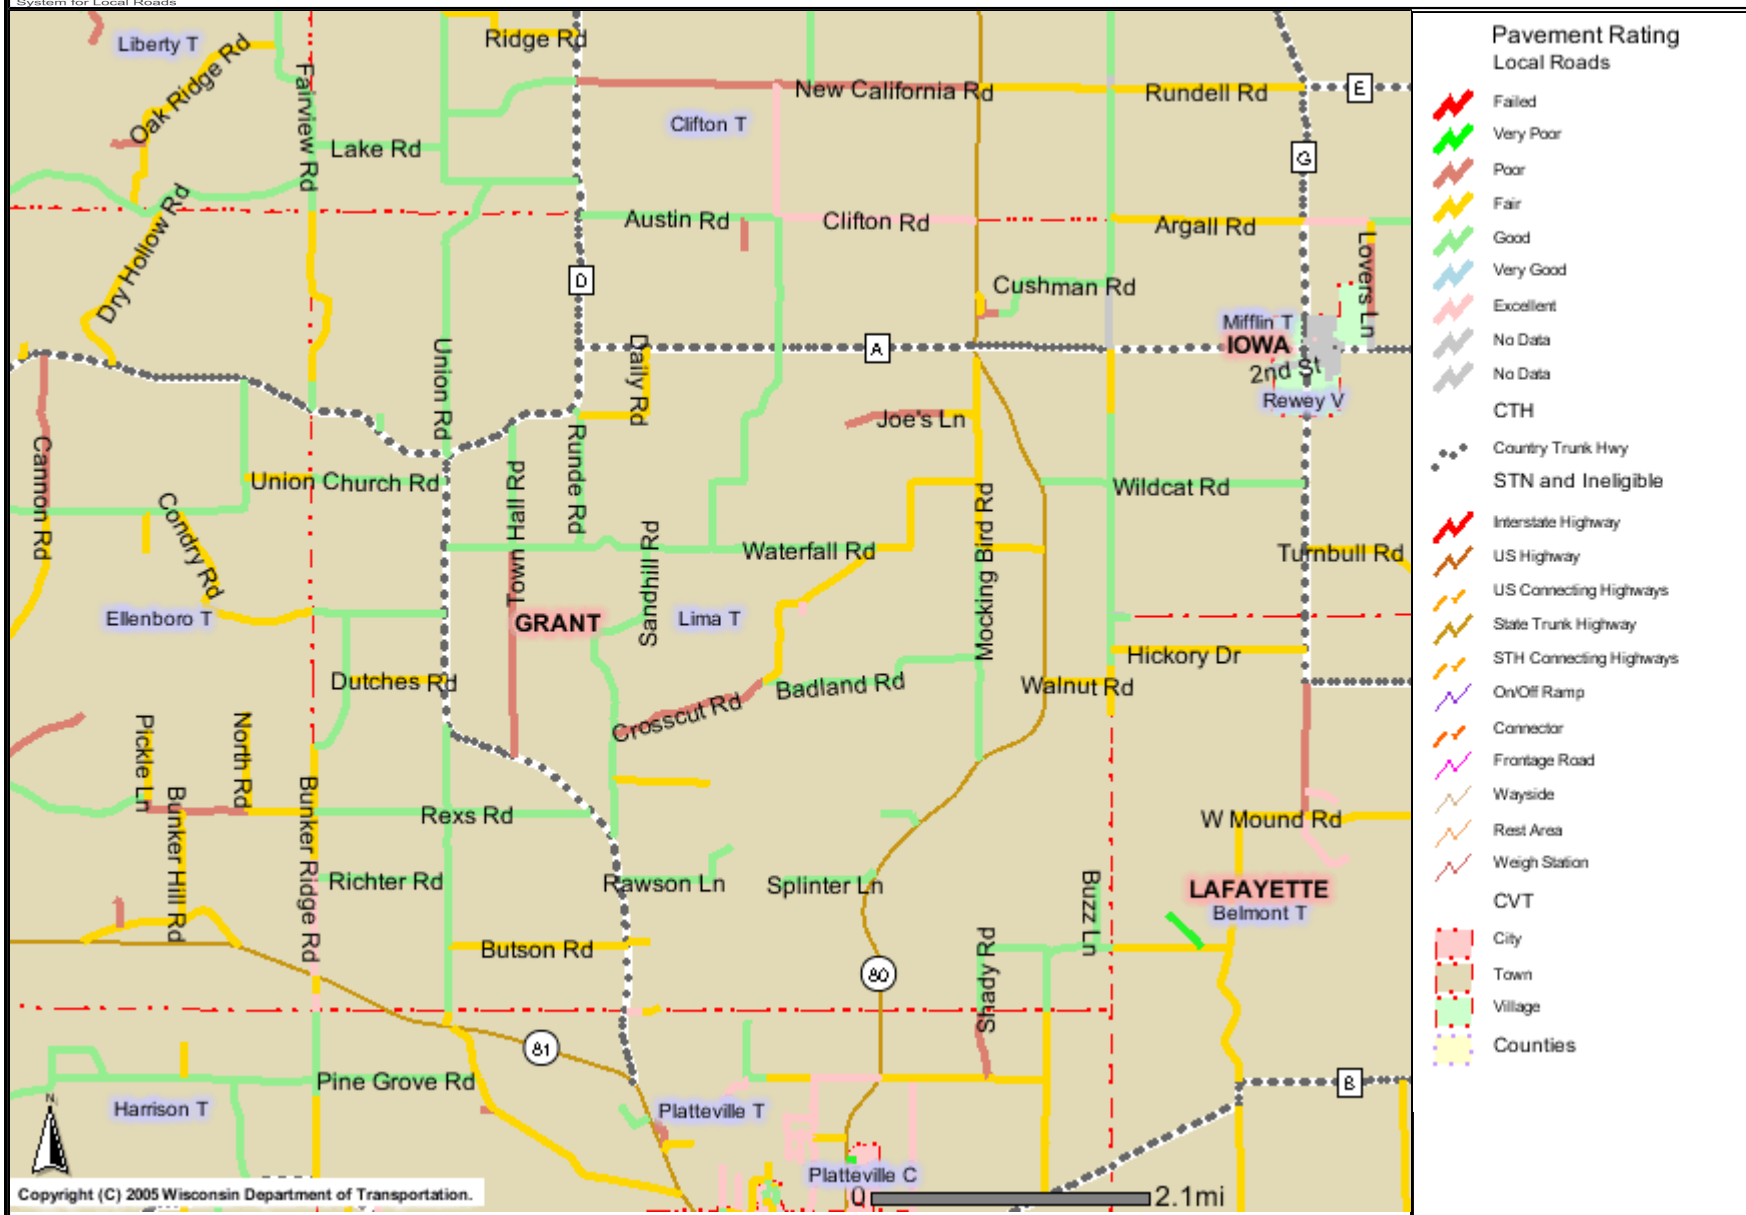

Map 5.4 2007 Pavement Rating Map for the Town of Lima

The information contained in this data set and information produced from this dataset were created for the official use of the Wisconsin Department of Transportation (WisDOT). Any other use while not prohibited, is the sole responsibility of the user. WisDOT expressly disclaims all liability regarding fitness of use of the information for other than official WisDOT business.