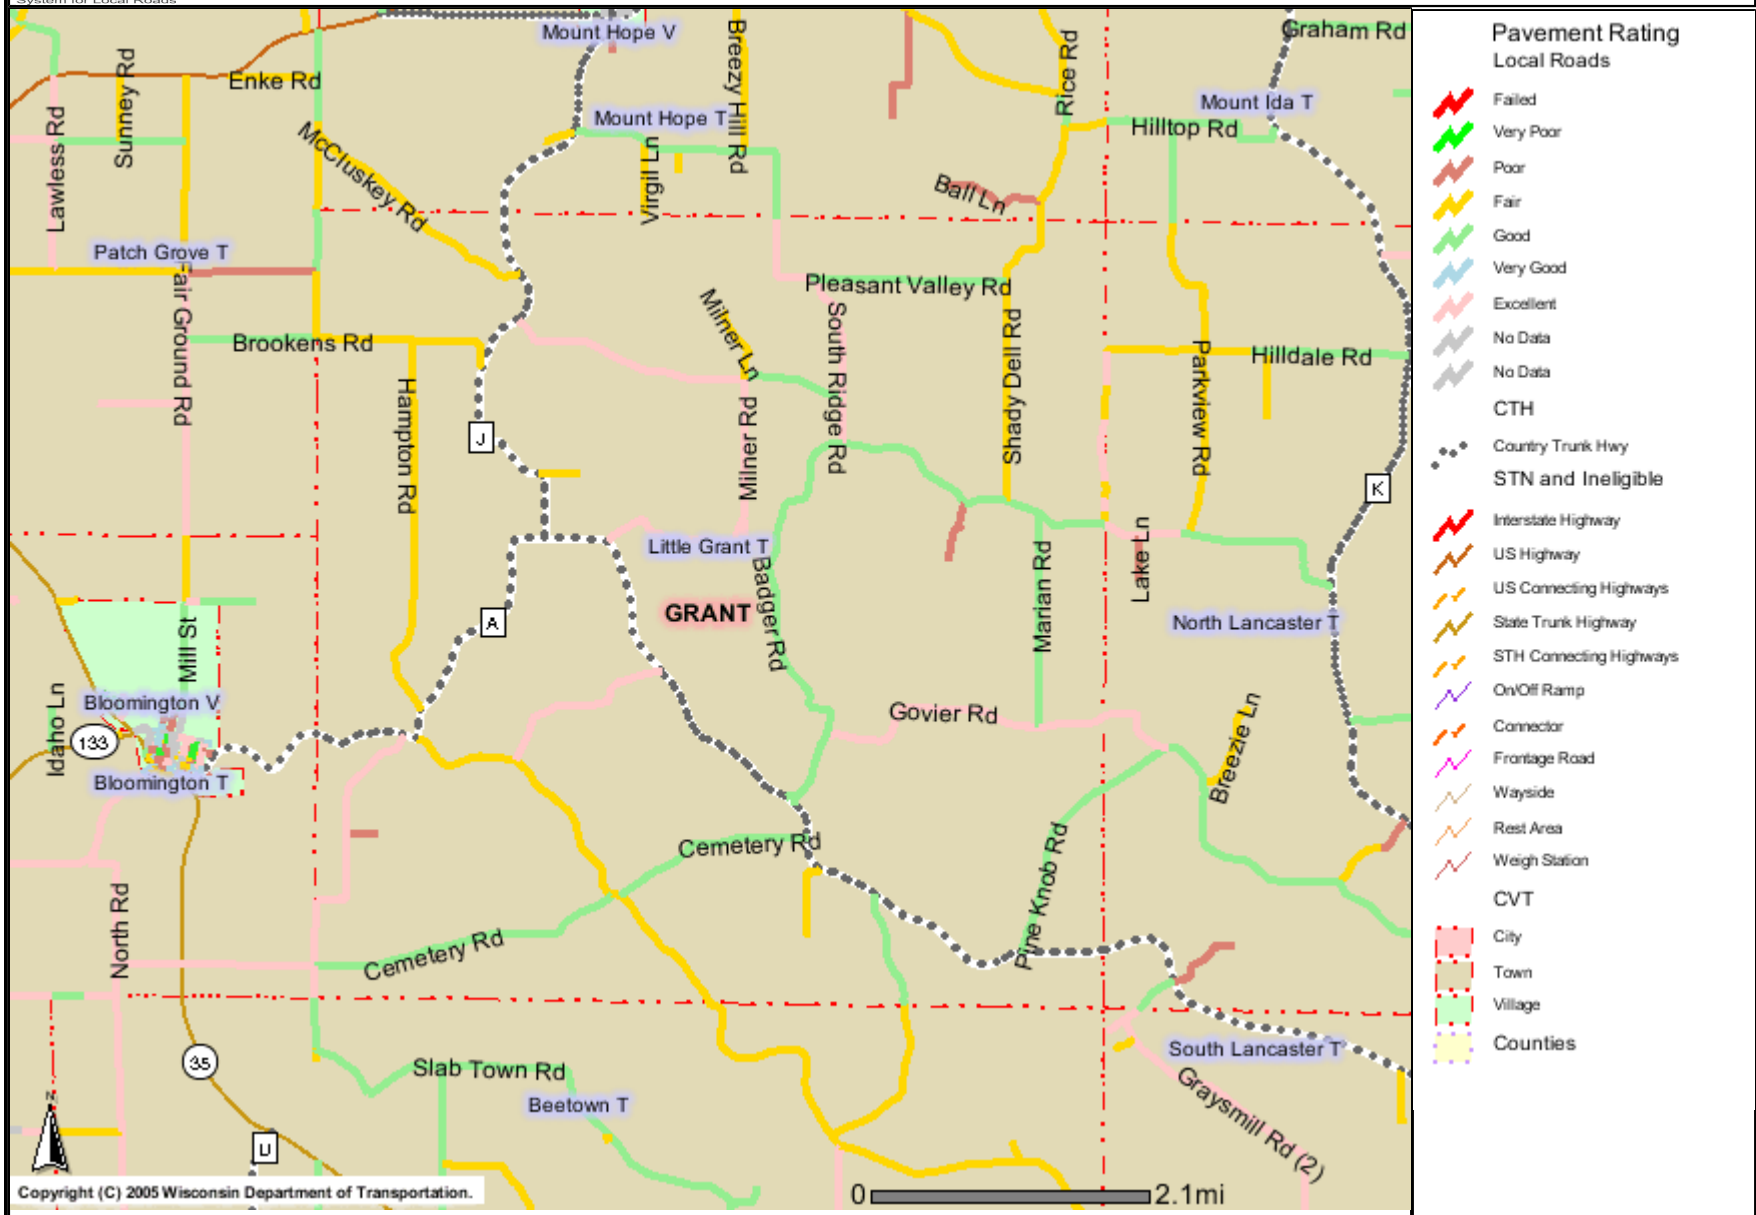

### Map 5.4 2007 Pavement Rating Map for the Town of Little Grant

The information contained in this data set and information produced from this dataset were created for the official use of the Wisconsin Department of Transportation (WisDOT). Any other use while not prohibited, is the sole responsibility of the user. WisDOT expressly disclaims all liability regarding fitness of use of the information for other than official WisDOT business.