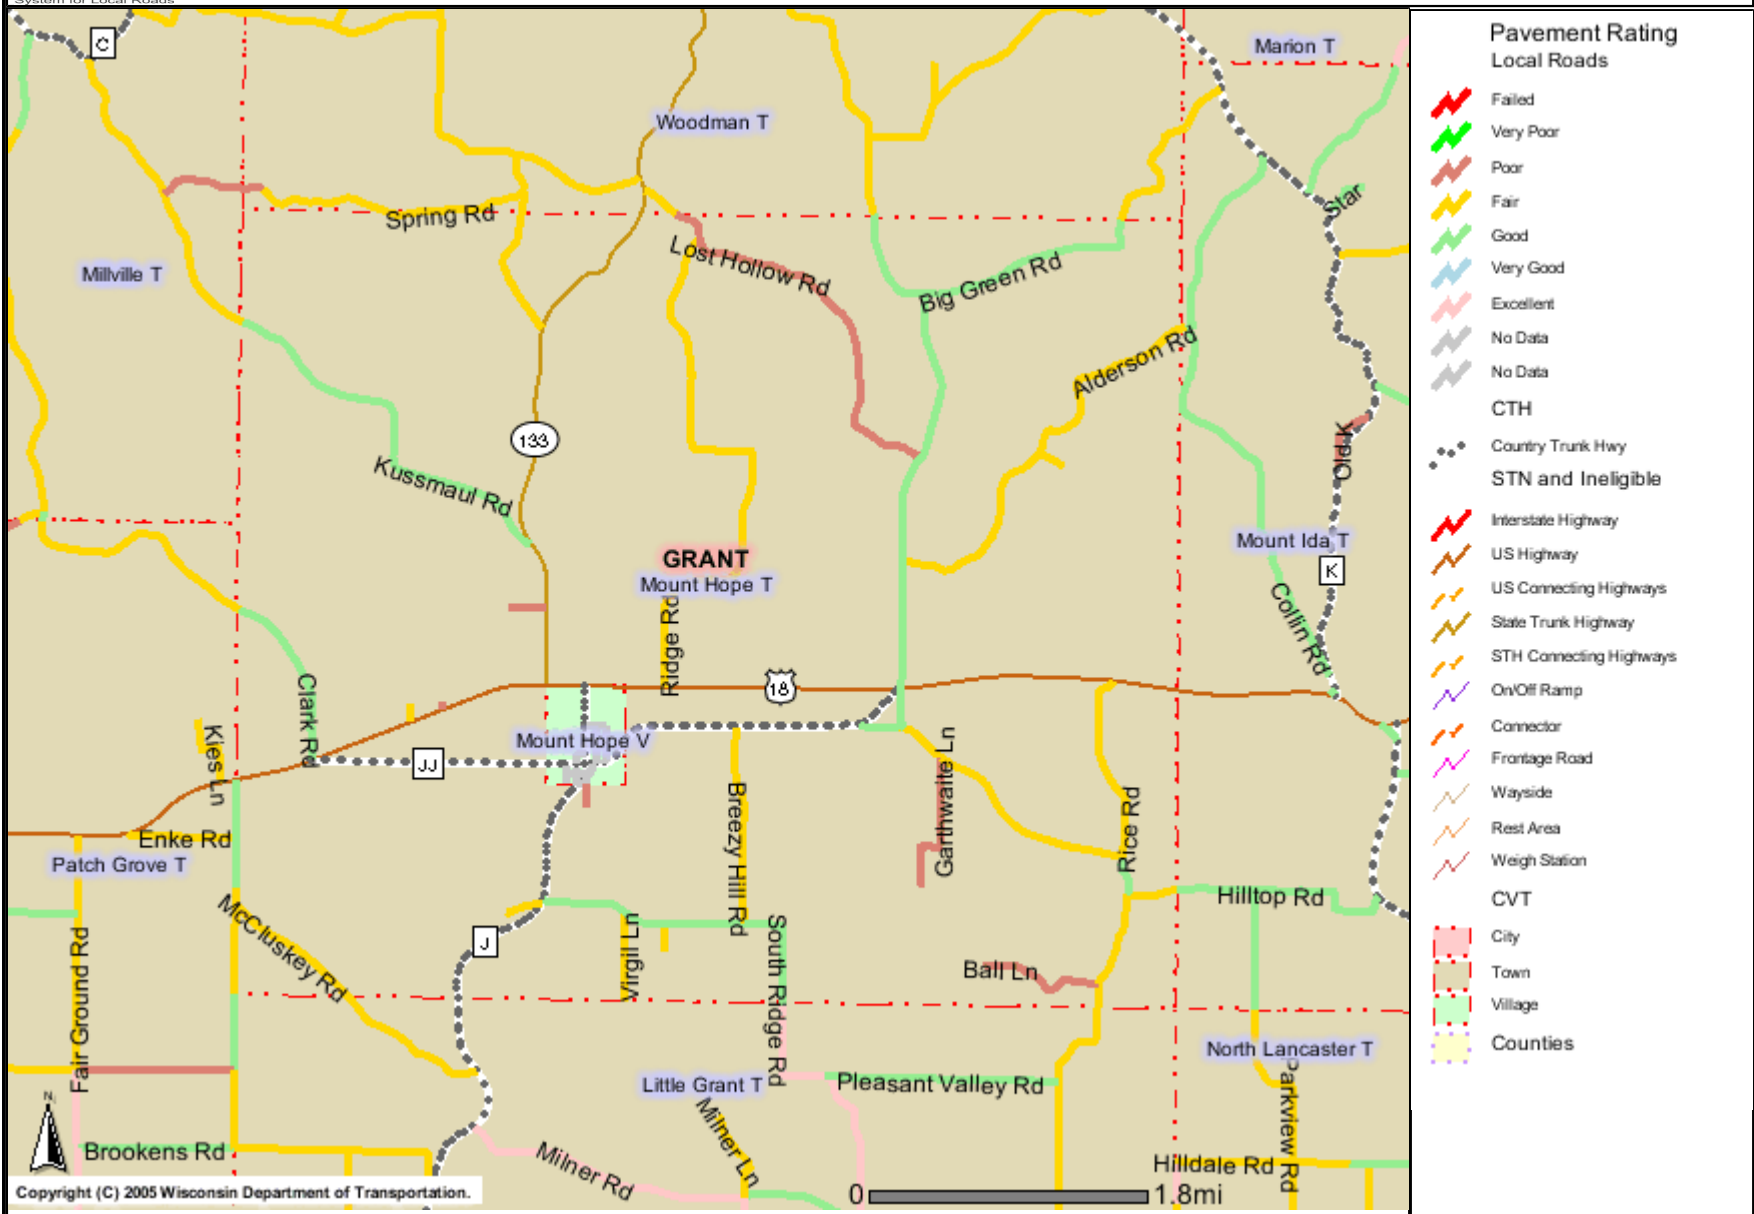

Map 5.4 2007 Pavement Rating Map for the Town of Mount Hope

The information contained in this data set and information produced from this dataset were created for the official use of the Wisconsin Department of Transportation (WisDOT). Any other use while not prohibited, is the sole responsibility of the user. WisDOT expressly disclaims all liability regarding fitness of use of the information for other than official WisDOT business.