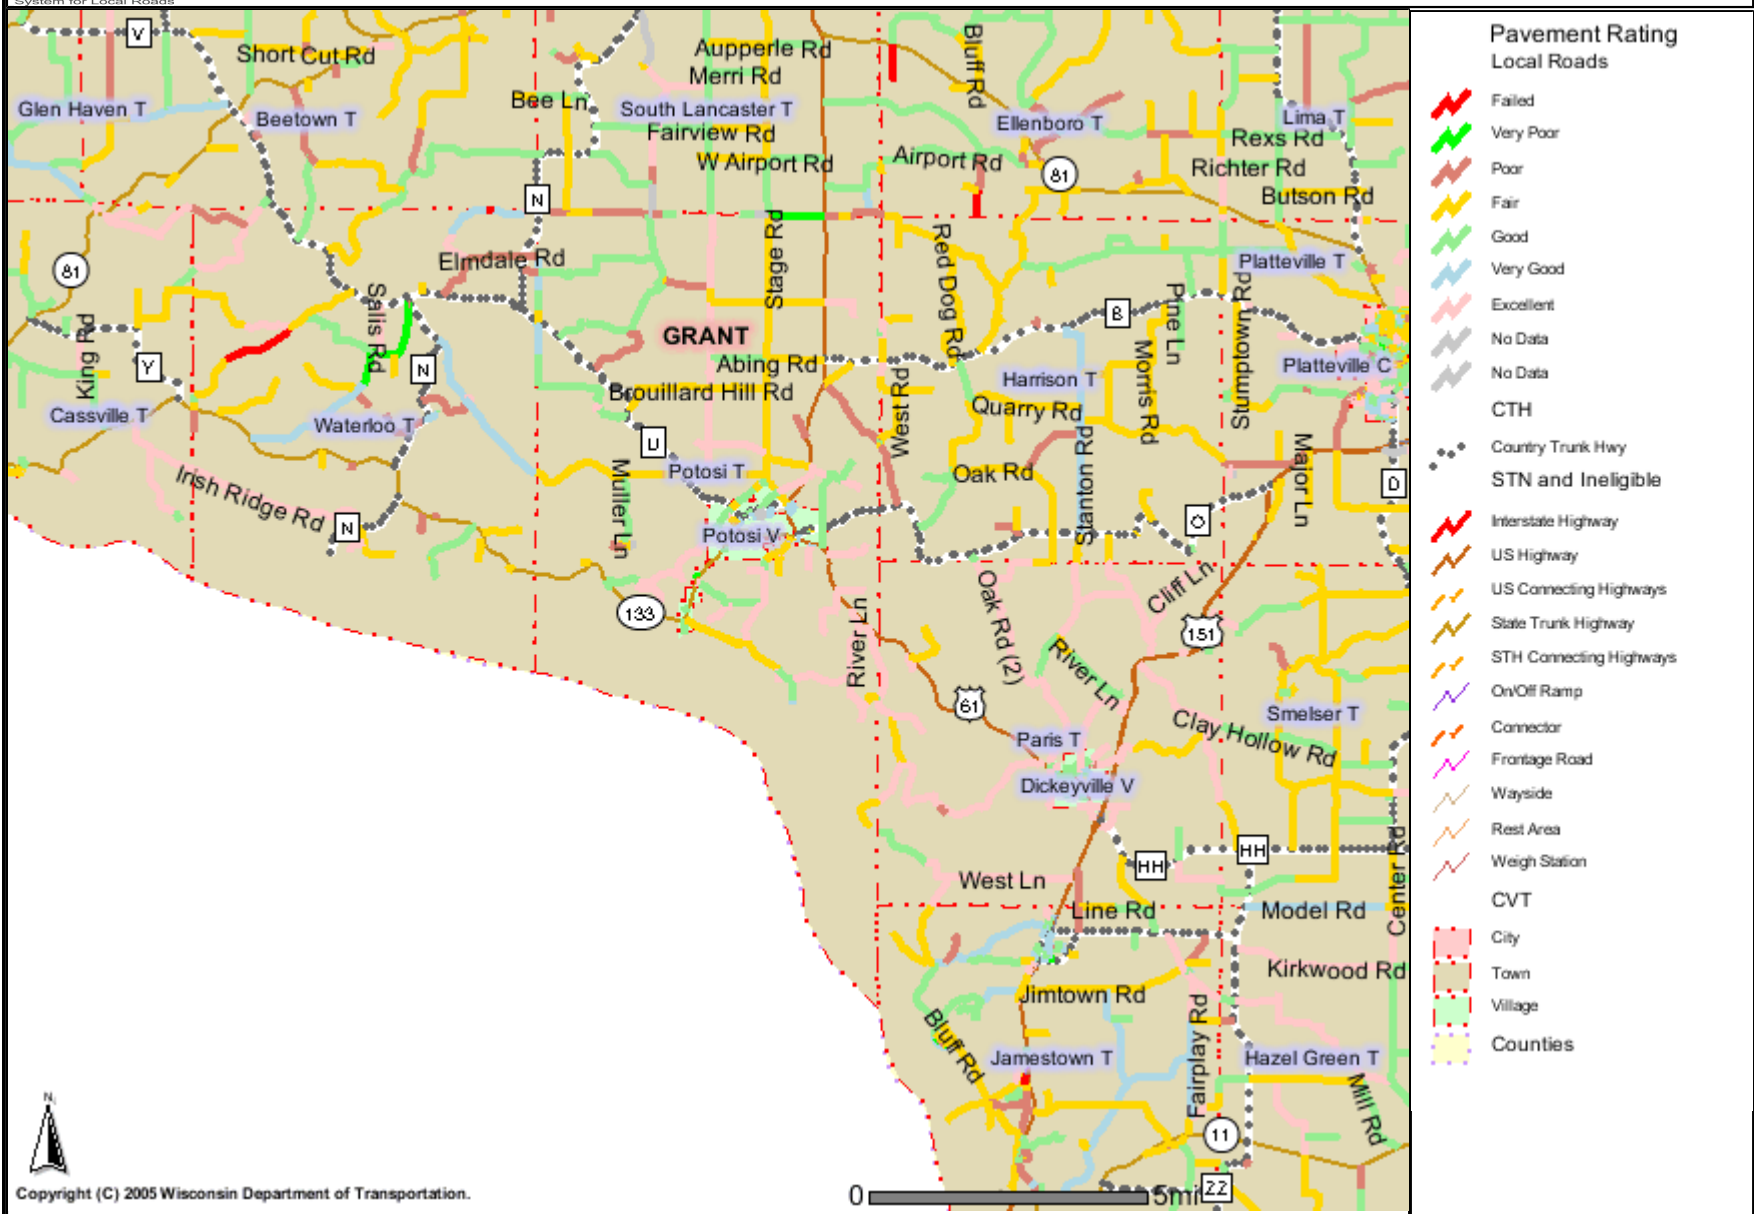

Map 5.4 2007 Pavement Rating Map for the Town of Potosi

Copyright (C) 2005 Wisconsin Department of Transportation.

The information contained in this data set and information produced from this dataset were created for the official use of the Wisconsin Department of Transportation (WisDOT). Any other use while not prohibited, is the sole responsibility of the user. WisDOT expressly disclaims all liability regarding fitness of use of the information for other than official WisDOT business.