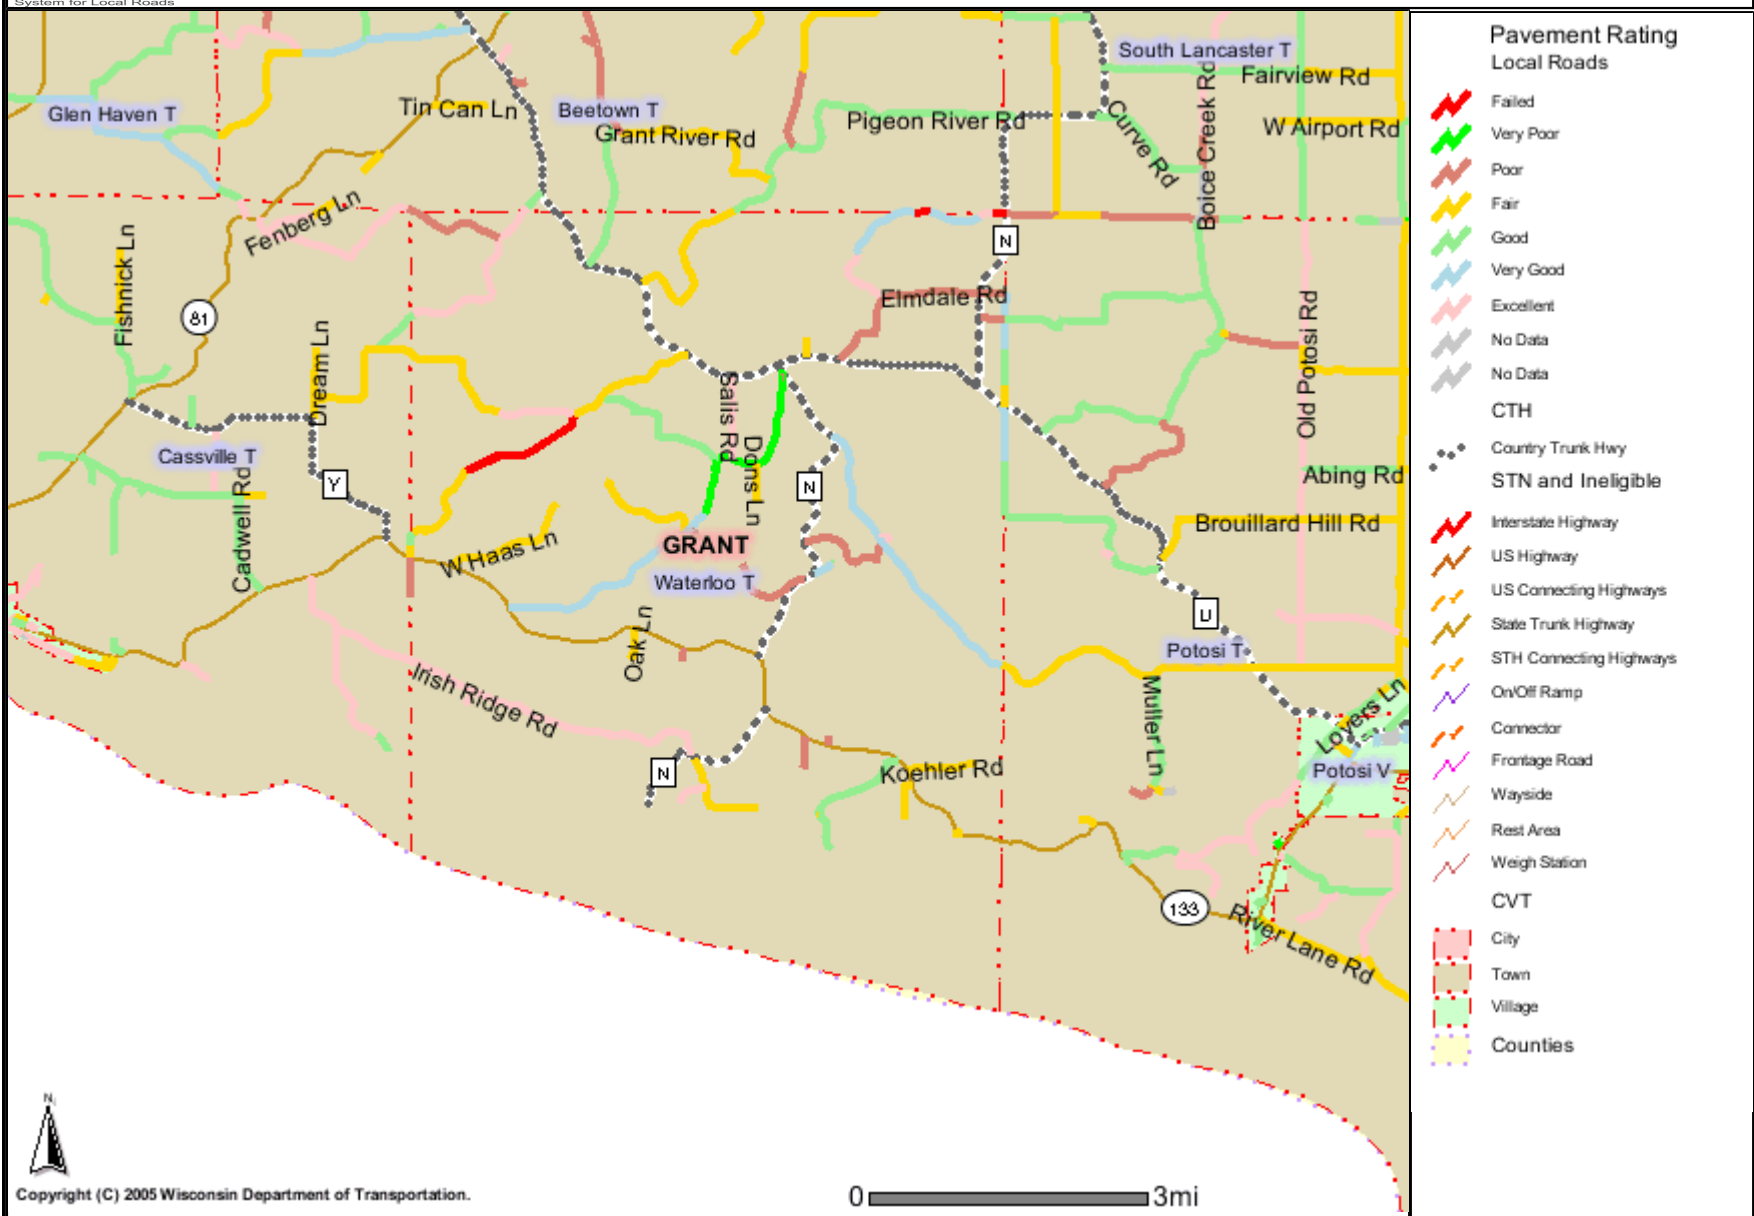

Map 5.4 2007 Pavement Rating Map for the Town of Waterloo

Copyright (C) 2005 Wisconsin Department of Transportation.

0 3mi

The information contained in this data set and information produced from this dataset were created for the official use of the Wisconsin Department of Transportation (WisDOT). Any other use while not prohibited, is the sole responsibility of the user. WisDOT expressly disclaims all liability regarding fitness of use of the information for other than official WisDOT business.