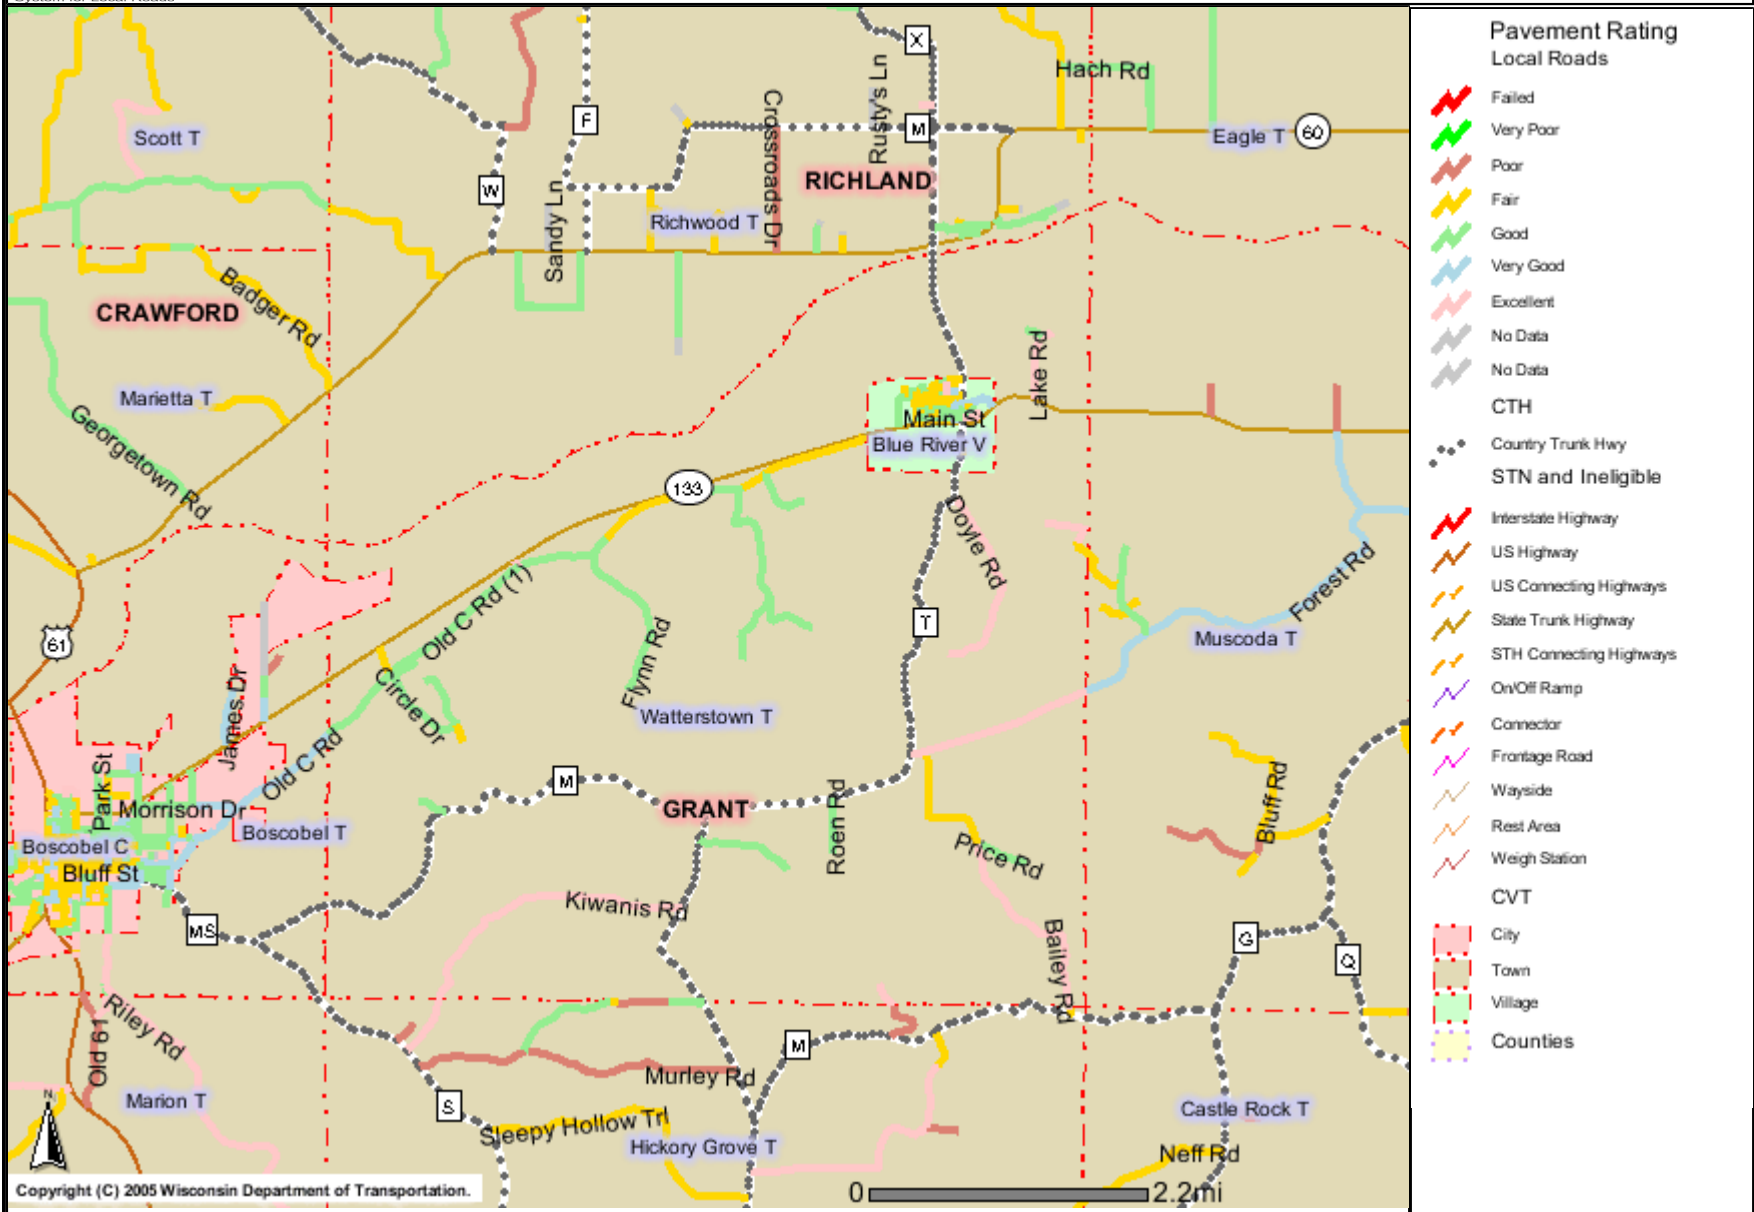

Map 5.4 2007 Pavement Rating Map for the Town of Waterstown

The information contained in this data set and information produced from this dataset were created for the official use of the Wisconsin Department of Transportation (WisDOT). Any other use while not prohibited, is the sole responsibility of the user. WisDOT expressly disclaims all liability regarding fitness of use of the information for other than official WisDOT business.