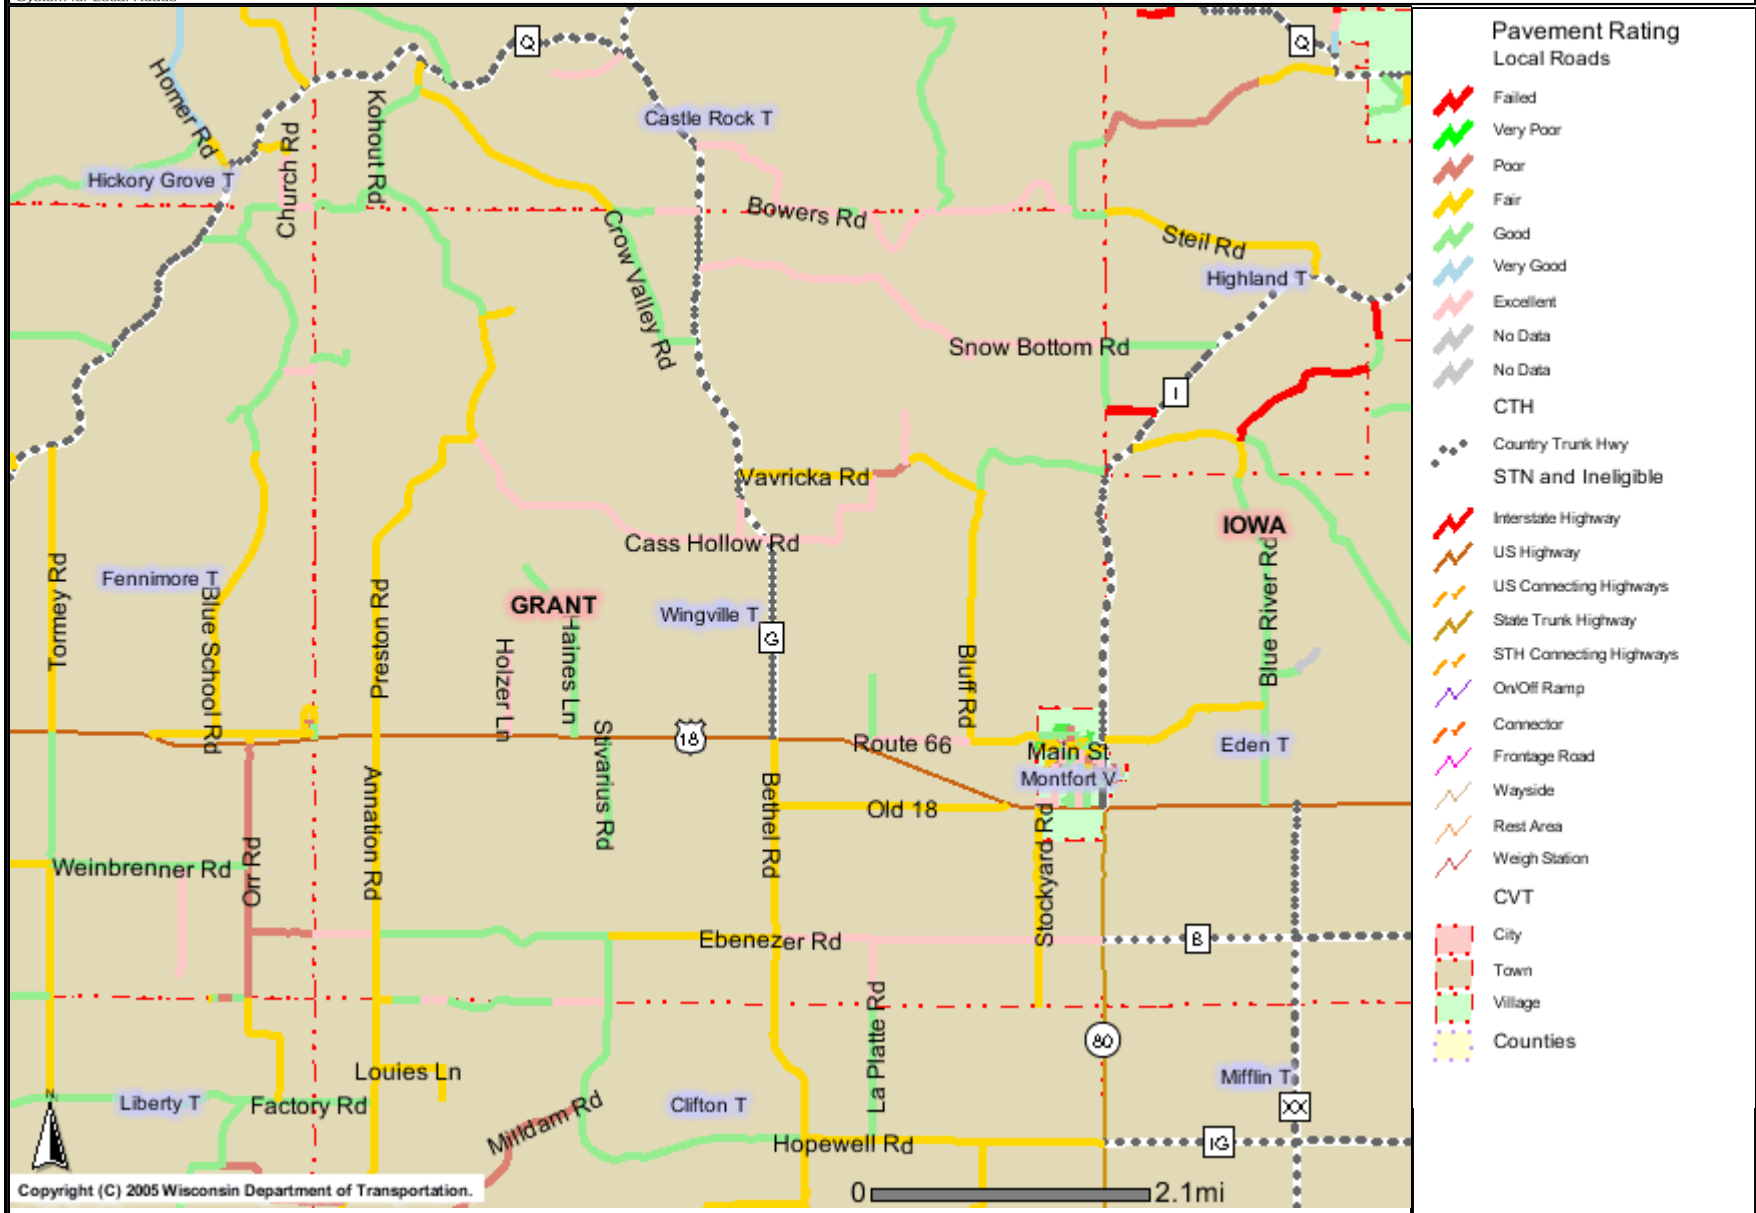

Map 5.4 2007 Pavement Rating Map for the Town of Wingville

The information contained in this data set and information produced from this dataset were created for the official use of the Wisconsin Department of Transportation (WisDOT). Any other use while not prohibited, is the sole responsibility of the user. WisDOT expressly disclaims all liability regarding fitness of use of the information for other than official WisDOT business.