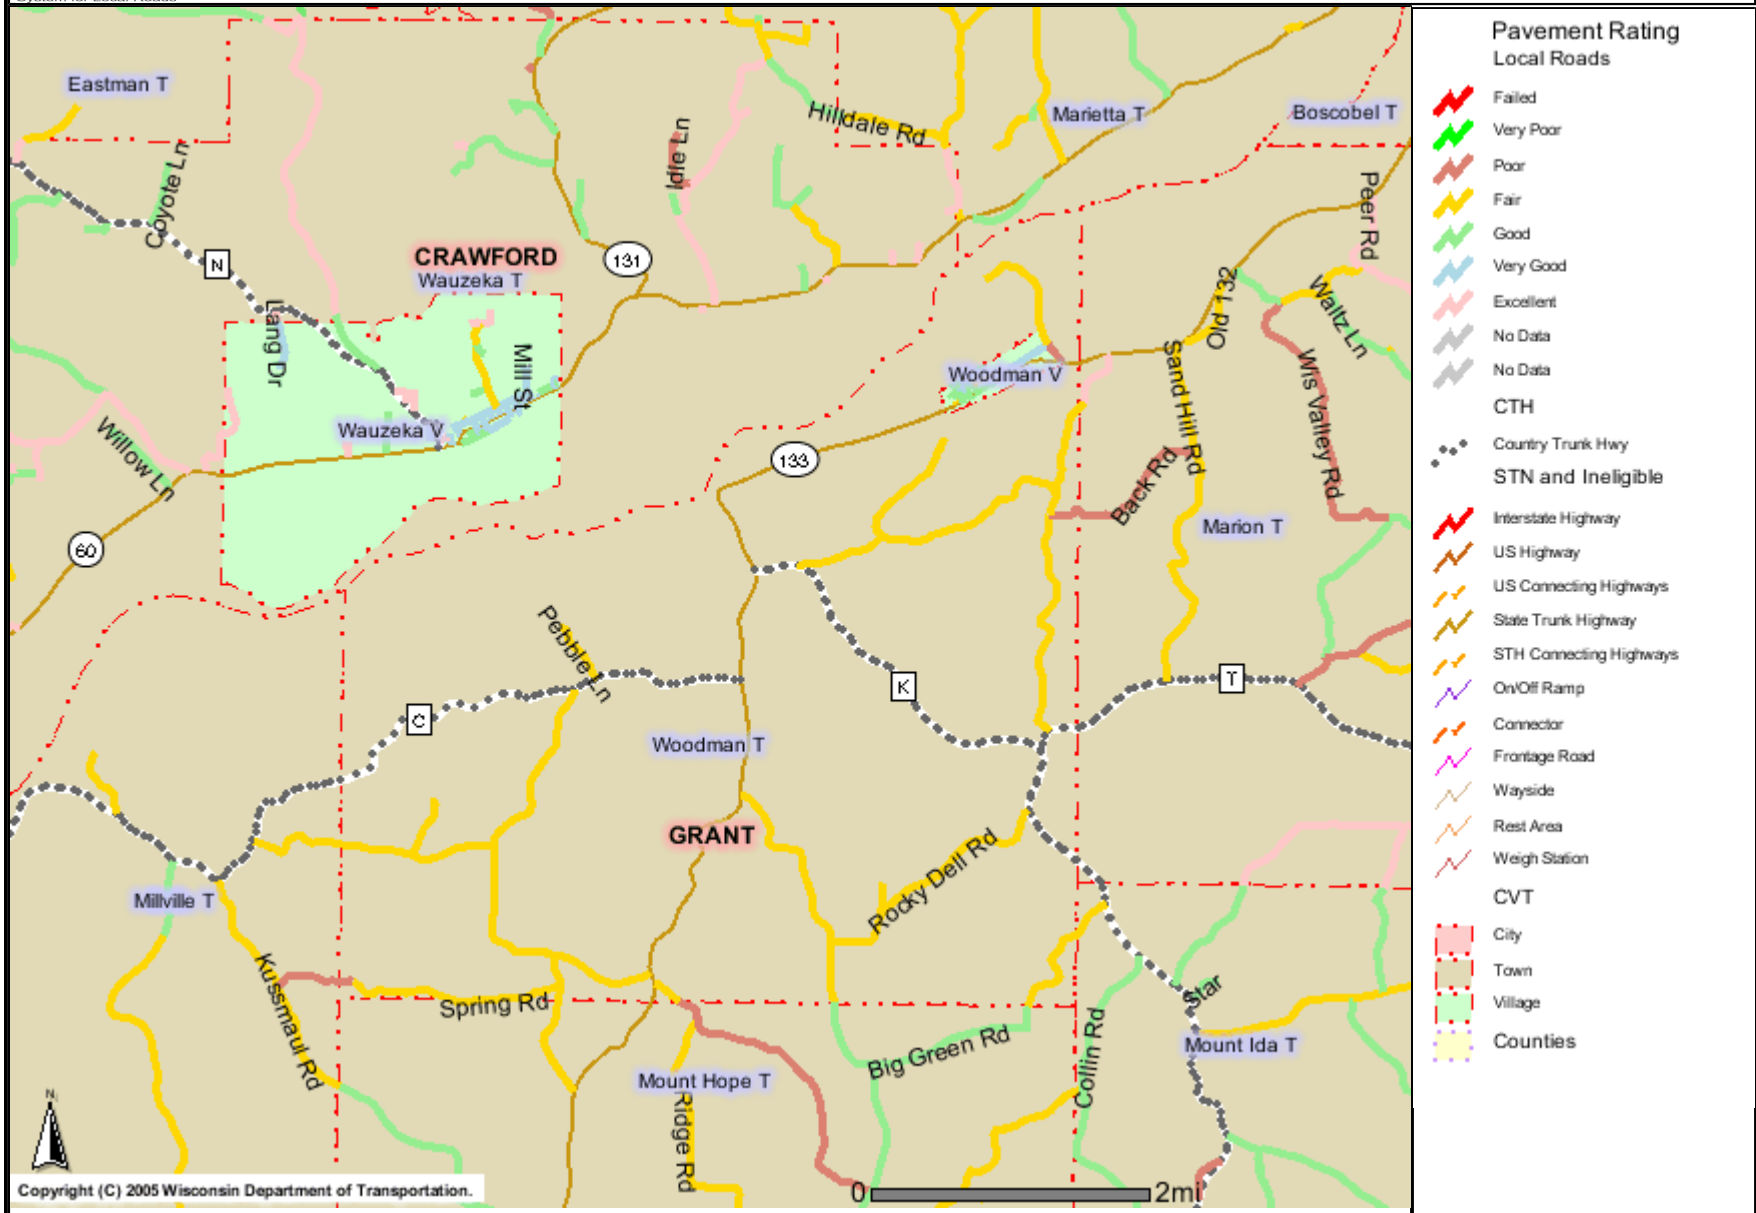

Map 5.4 2007 Pavement Rating Map for the Town of Woodman

The information contained in this data set and information produced from this dataset were created for the official use of the Wisconsin Department of Transportation (WisDOT). Any other use while not prohibited, is the sole responsibility of the user. WisDOT expressly disclaims all liability regarding fitness of use of the information for other than official WisDOT business.