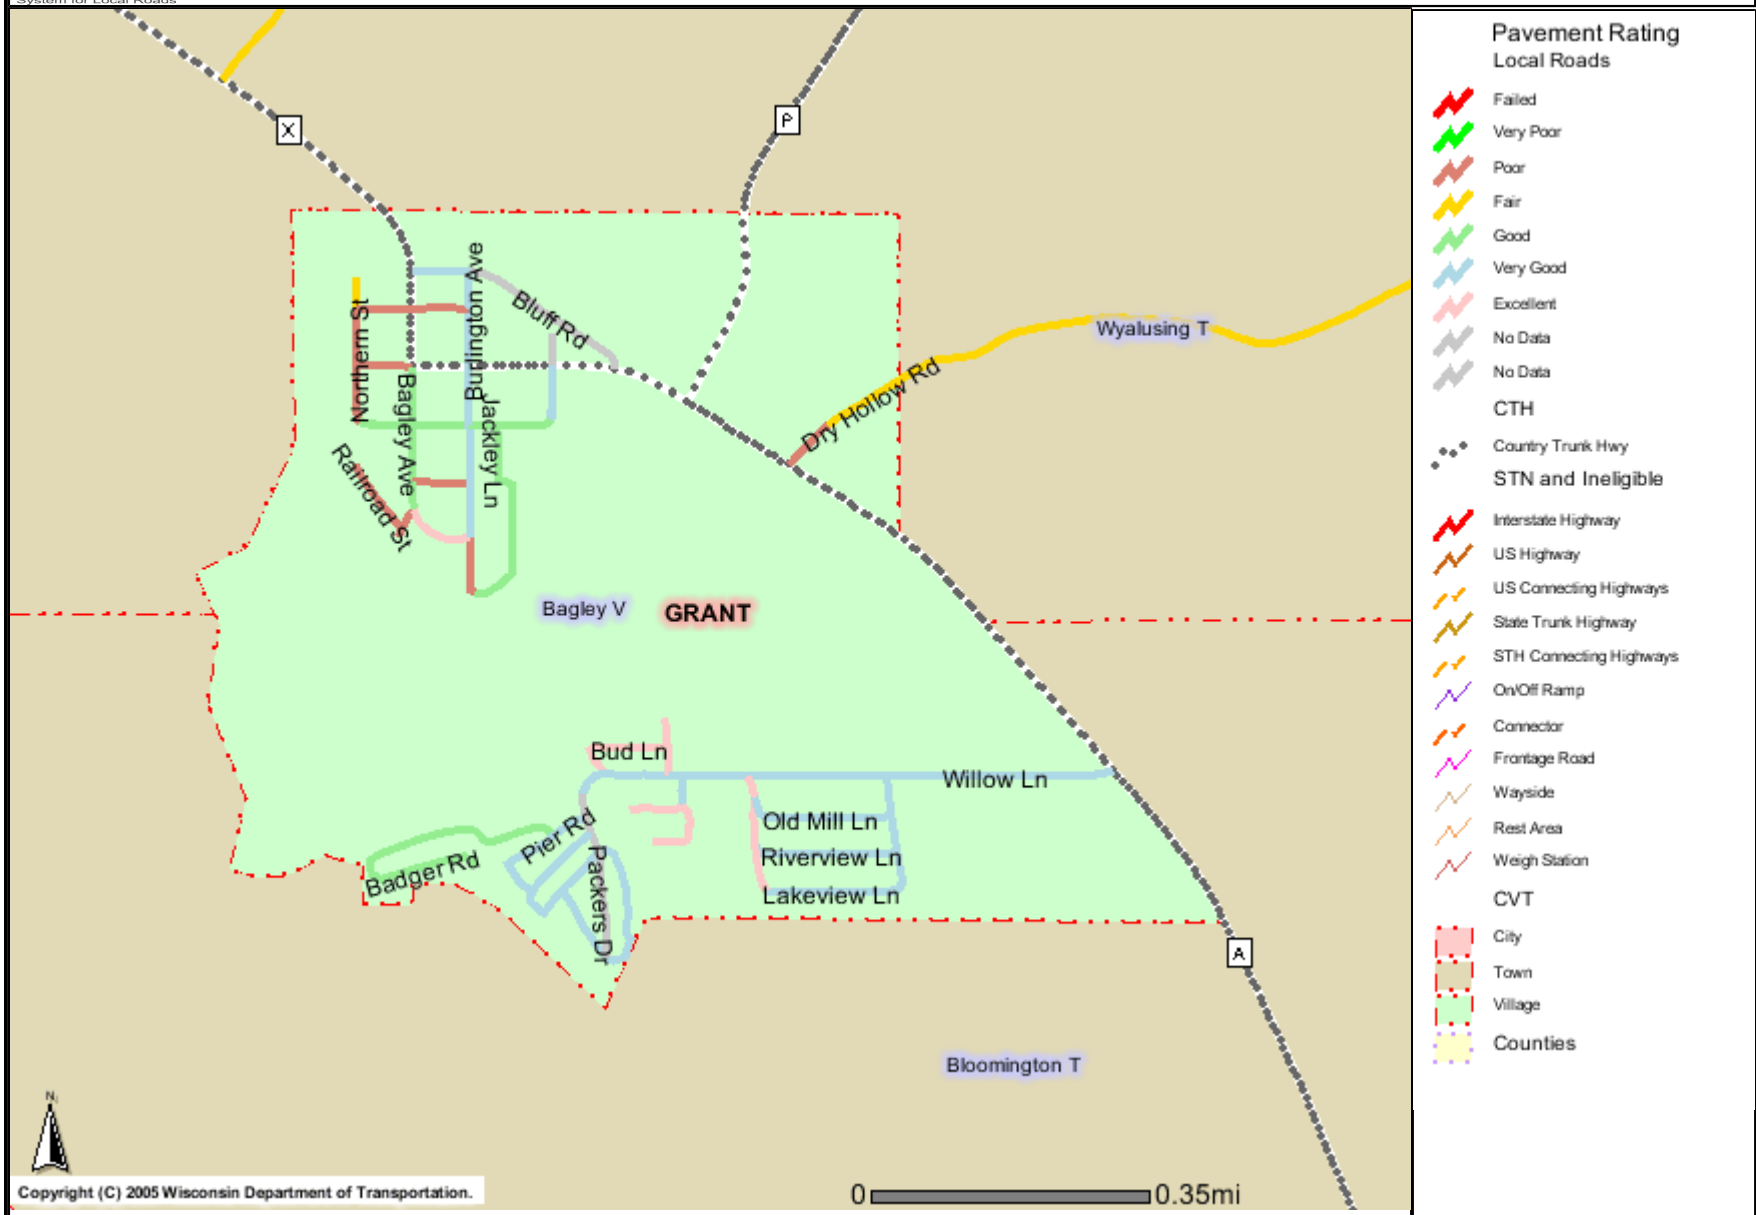

Map 5.4 2007 Pavement Rating Map for the Village of Bagley

The information contained in this data set and information produced from this dataset were created for the official use of the Wisconsin Department of Transportation (WisDOT). Any other use while not prohibited, is the sole responsibility of the user. WisDOT expressly disclaims all liability regarding fitness of use of the information for other than official WisDOT business.