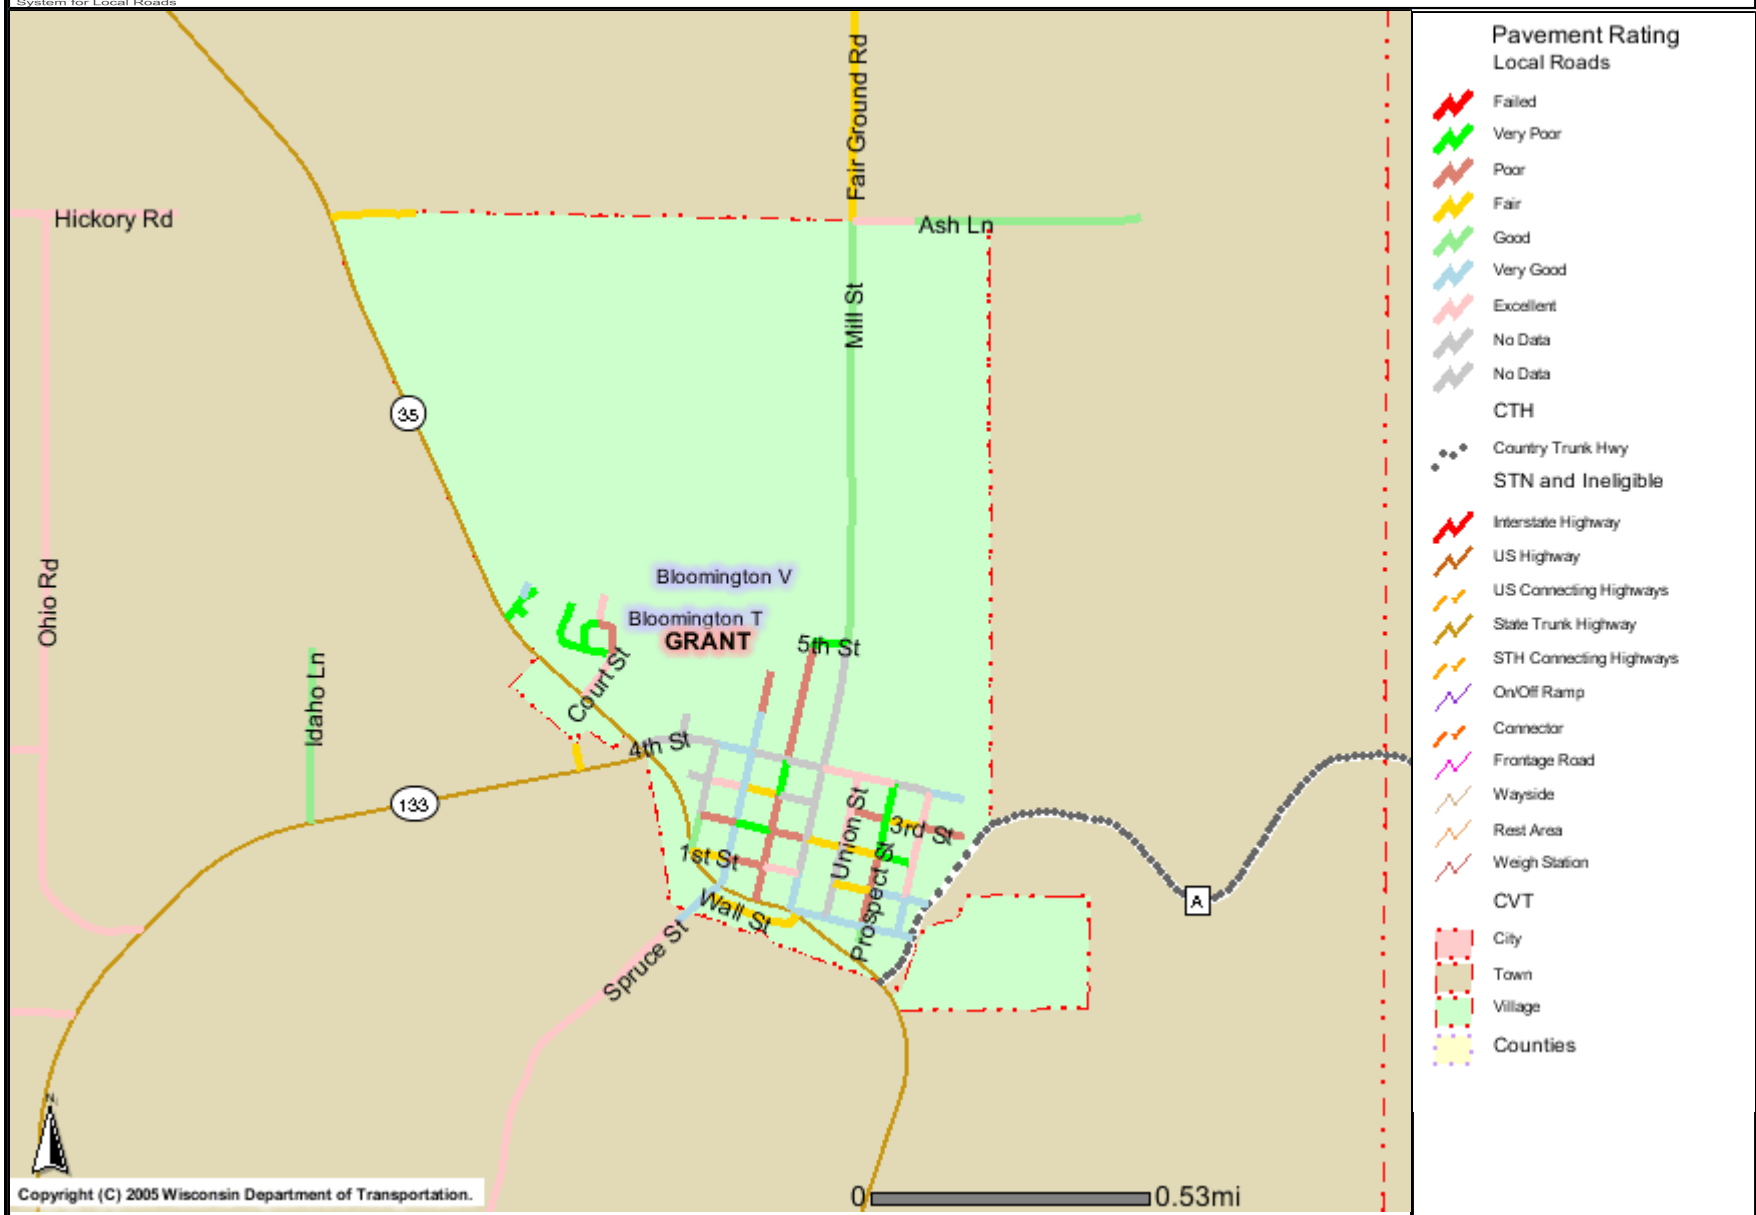

Map 5.4 2007 Pavement Rating Map for the Village of Bloomington

Copyright (C) 2005 Wisconsin Department of Transportation.

The information contained in this data set and information produced from this dataset were created for the official use of the Wisconsin Department of Transportation (WisDOT). Any other use while not prohibited, is the sole responsibility of the user. WisDOT expressly disclaims all liability regarding fitness of use of the information for other than official WisDOT business.