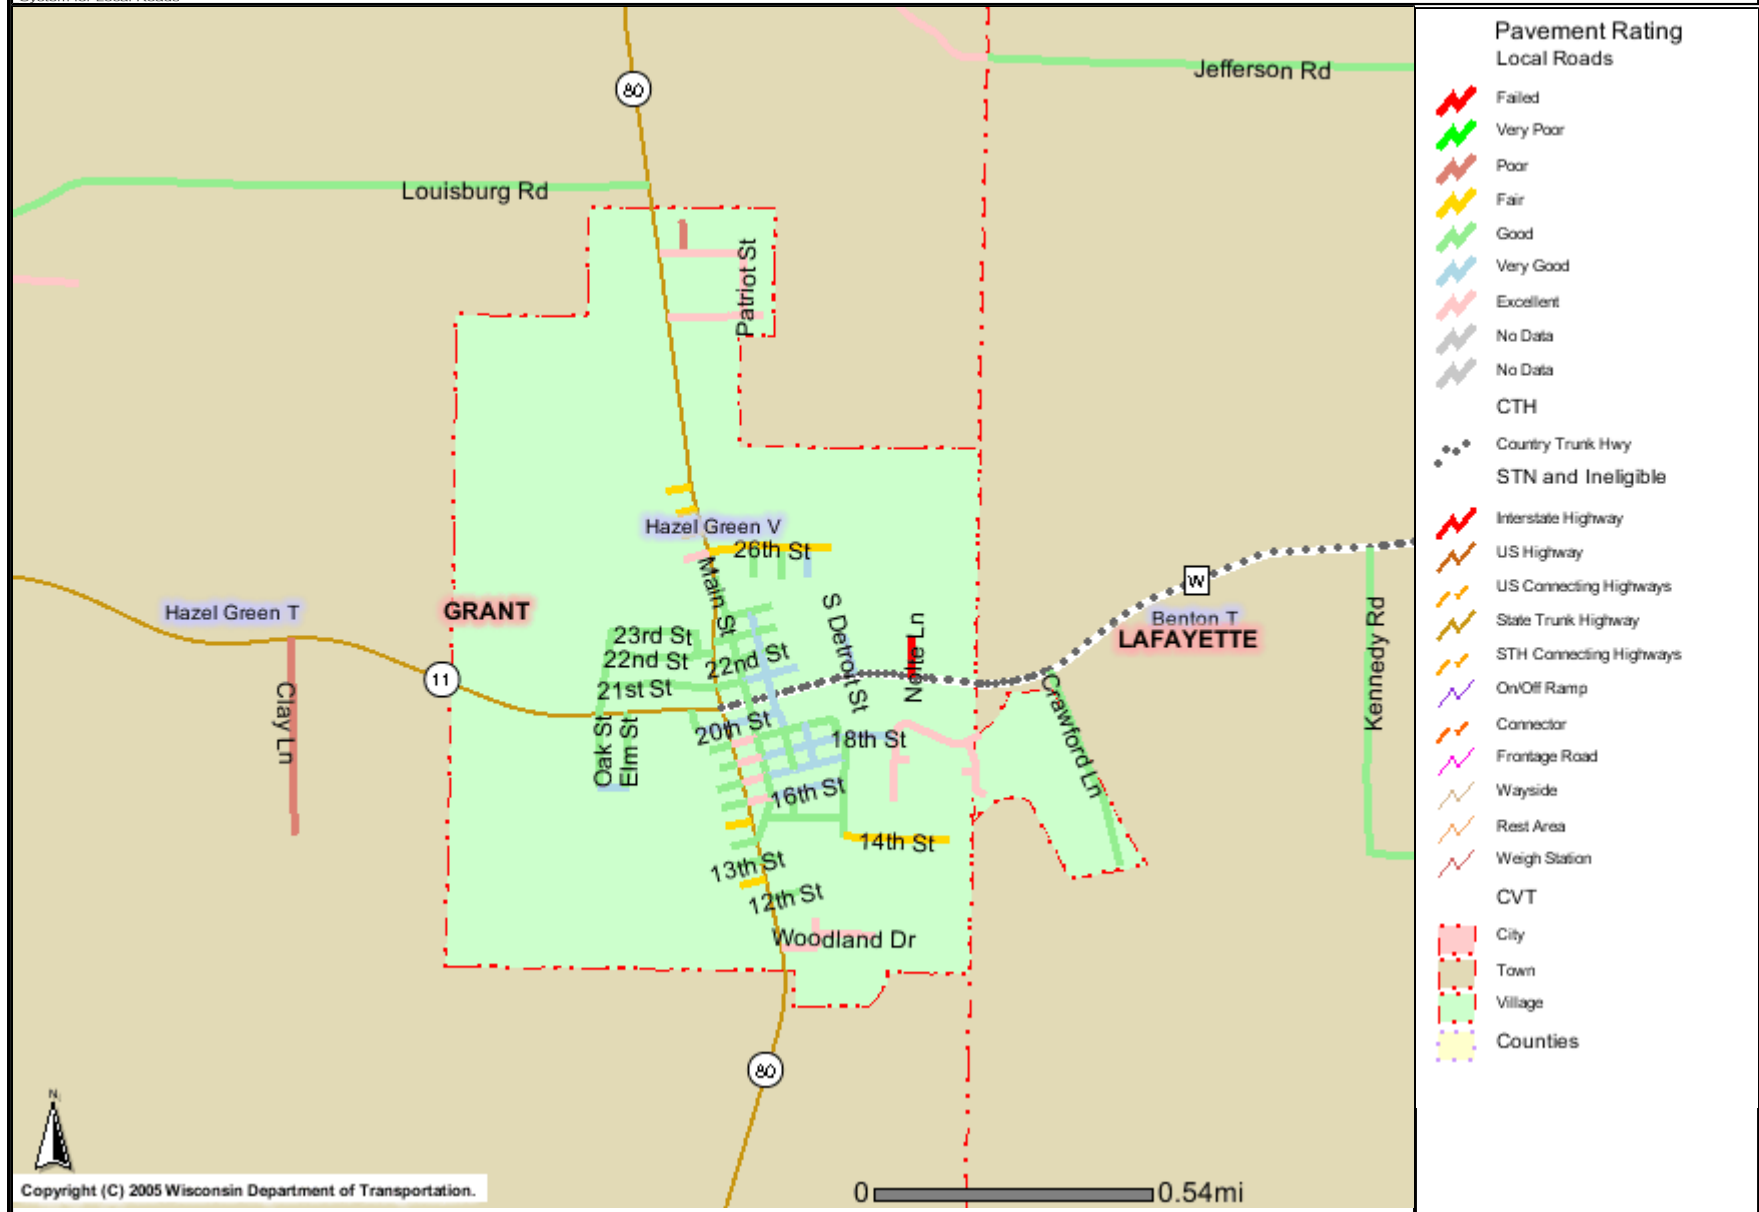

### Map 5.4 2007 Pavement Rating Map for the Village of Hazel Green

The information contained in this data set and information produced from this dataset were created for the official use of the Wisconsin Department of Transportation (WisDOT). Any other use while not prohibited, is the sole responsibility of the user. WisDOT expressly disclaims all liability regarding fitness of use of the information for other than official WisDOT business.