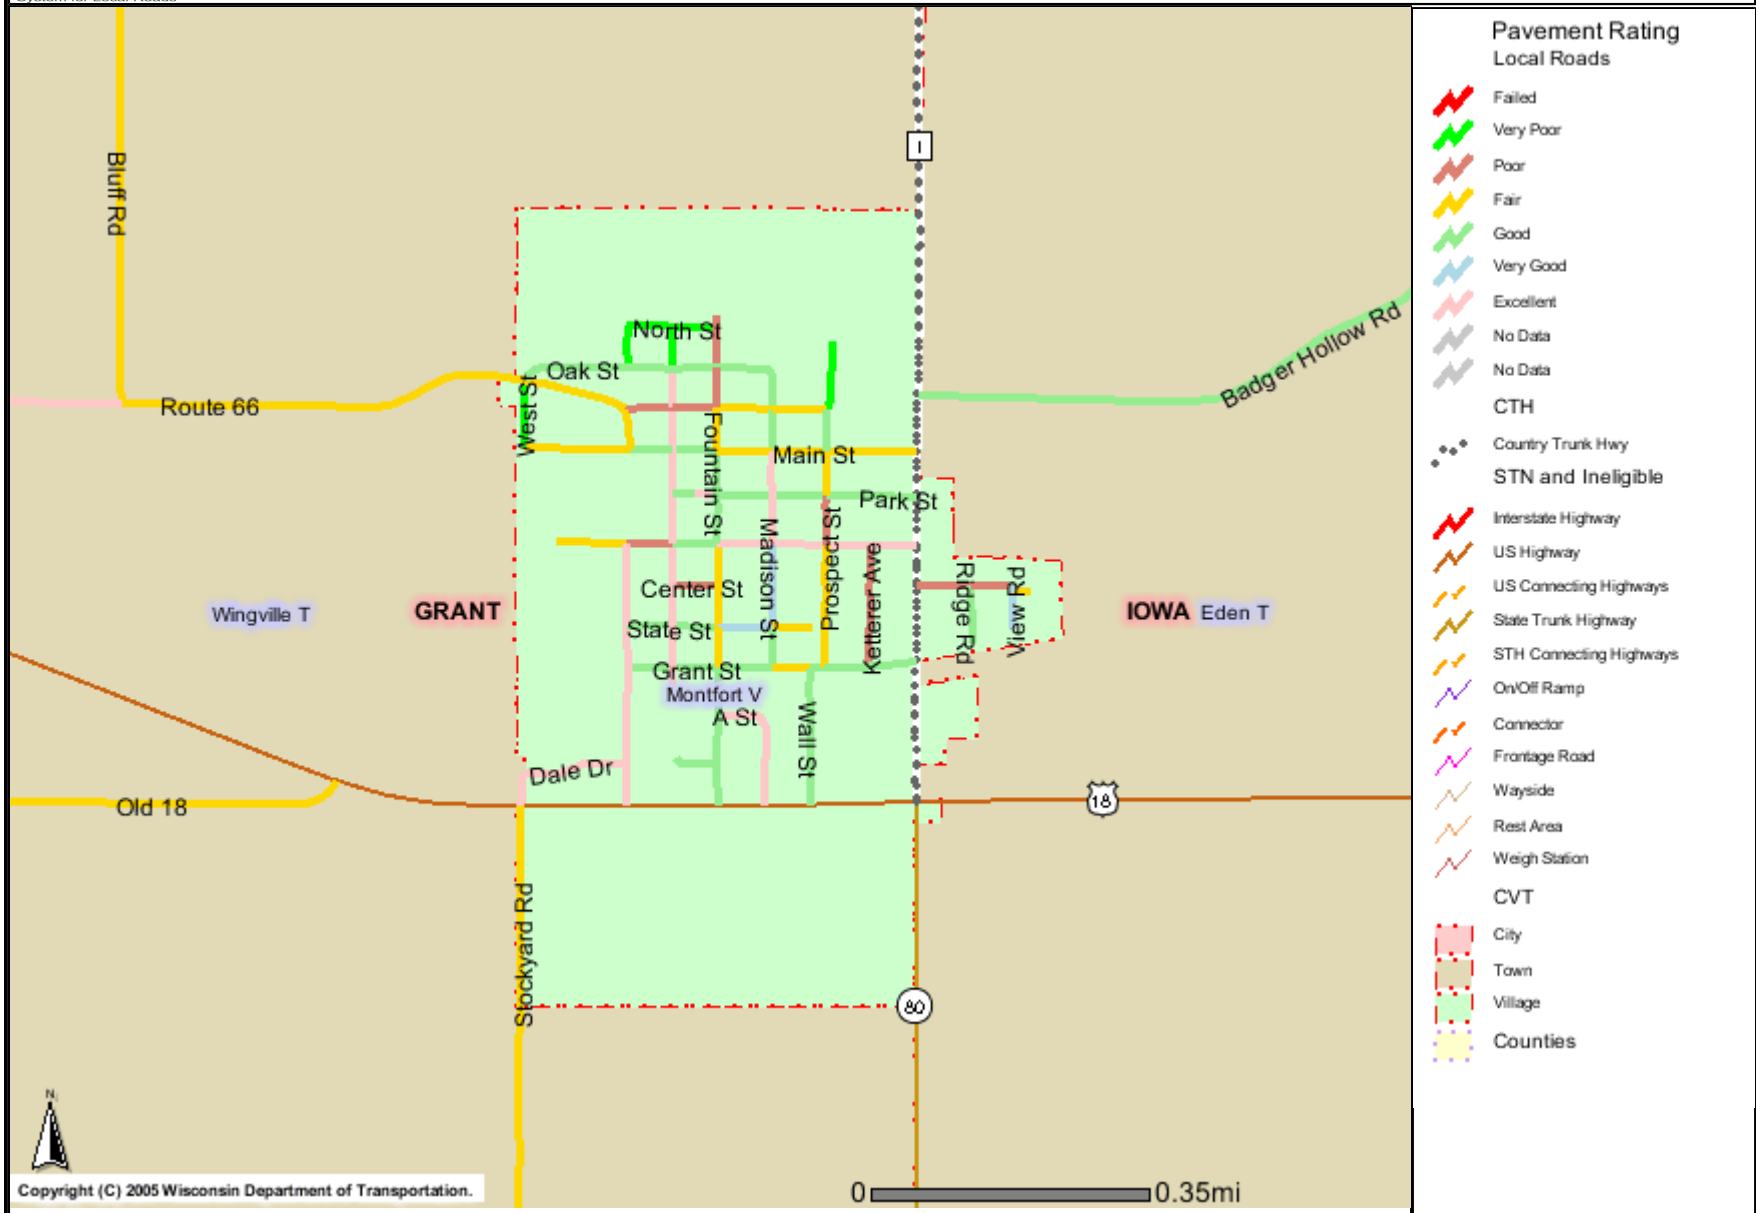

Map 5.4 2007 Pavement Rating Map for the Village of Montfort

The information contained in this data set and information produced from this dataset were created for the official use of the Wisconsin Department of Transportation (WisDOT). Any other use while not prohibited, is the sole responsibility of the user. WisDOT expressly disclaims all liability regarding fitness of use of the information for other than official WisDOT business.