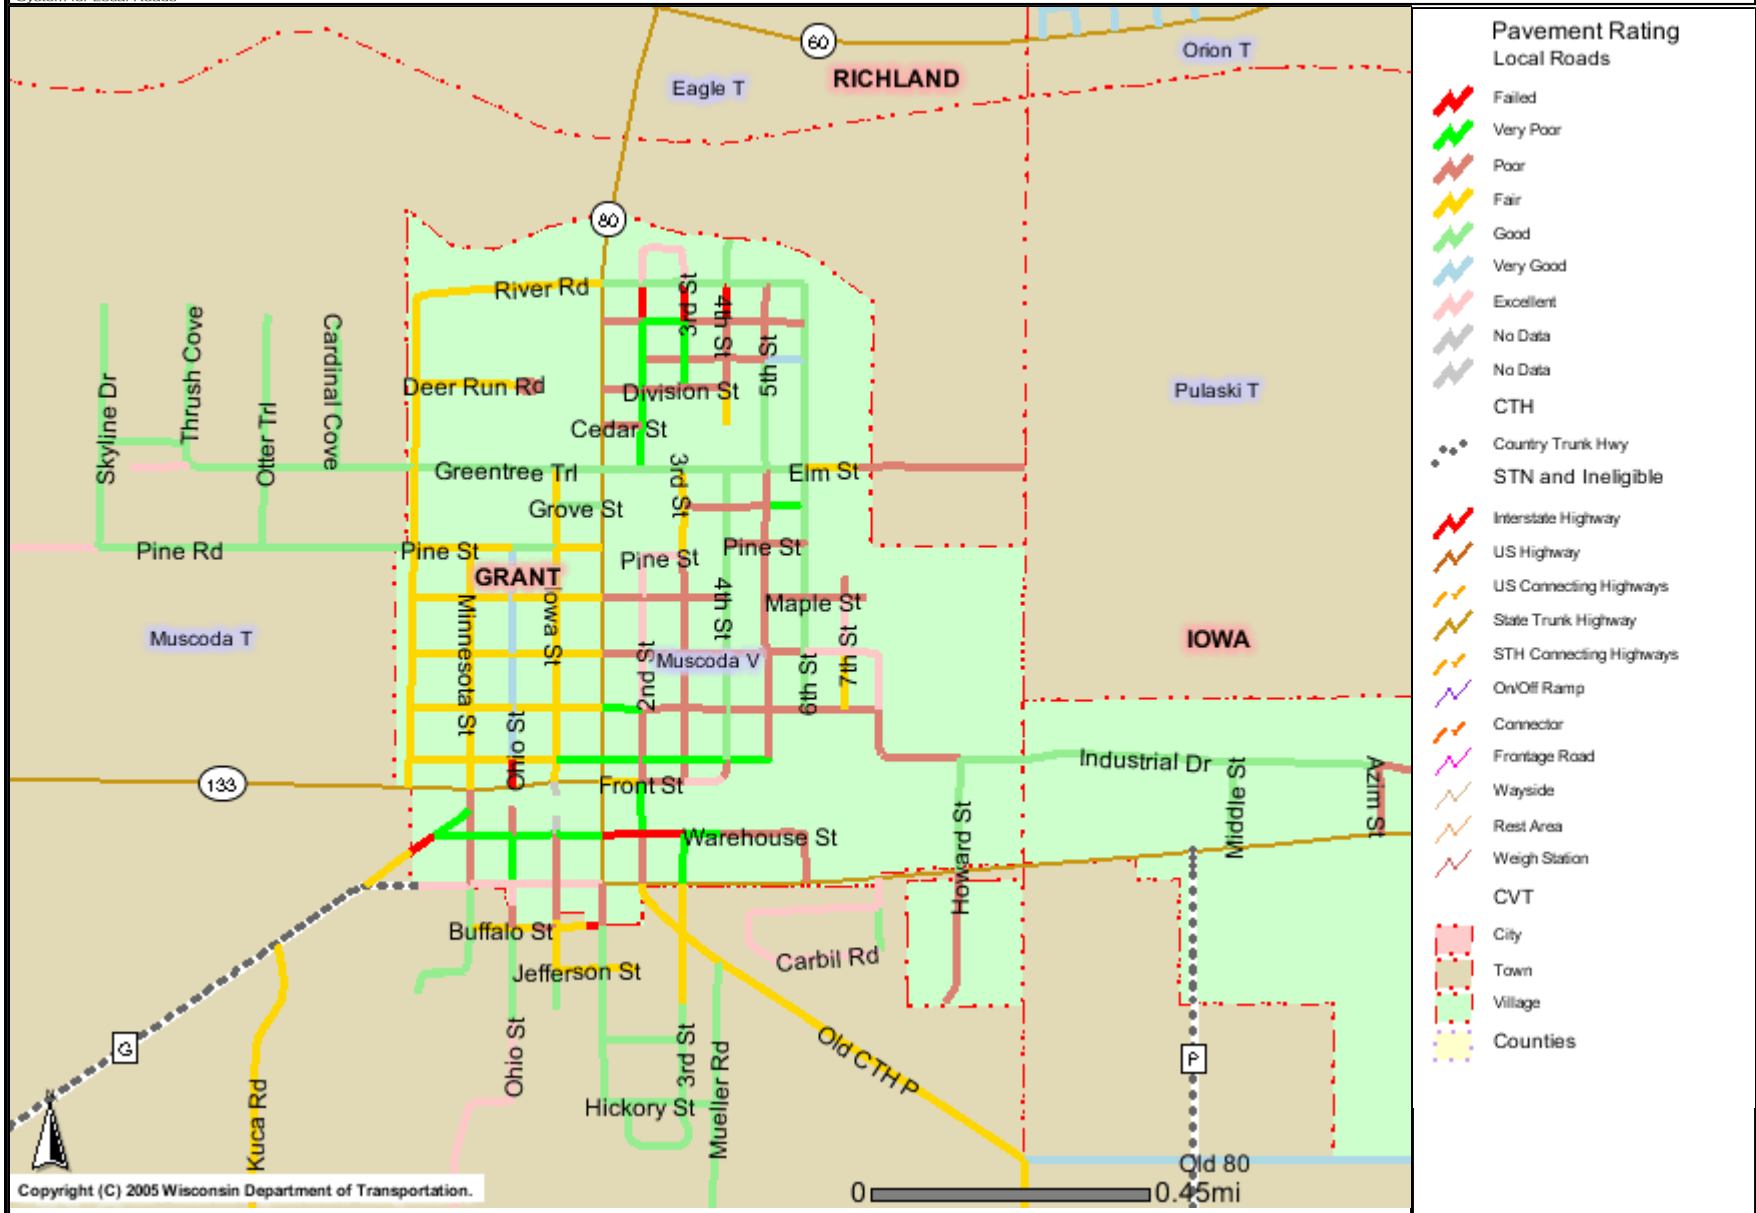

Map 5.4 2007 Pavement Rating Map for the Village of Muscodá

The information contained in this data set and information produced from this dataset were created for the official use of the Wisconsin Department of Transportation (WisDOT). Any other use while not prohibited, is the sole responsibility of the user. WisDOT expressly disclaims all liability regarding fitness of use of the information for other than official WisDOT business.