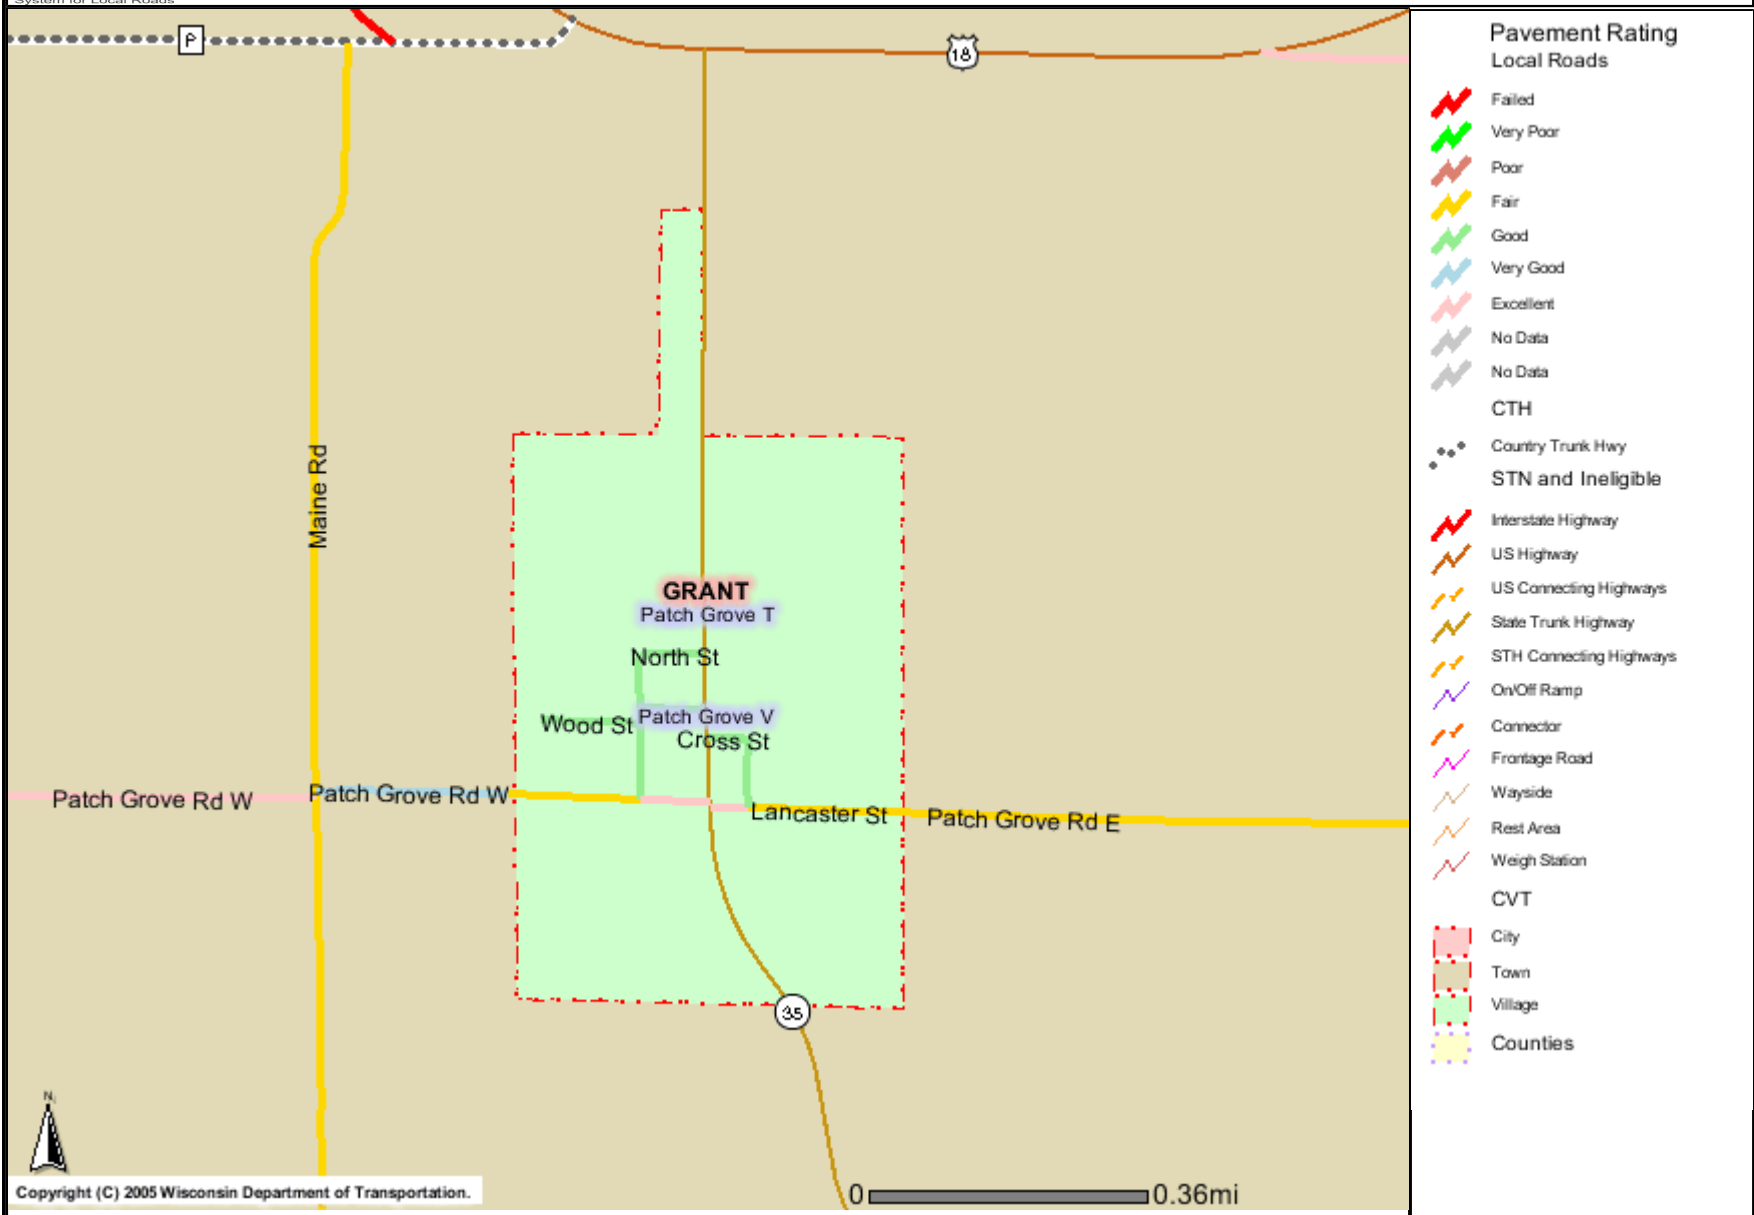

Map 5.4 2007 Pavement Rating Map for the Village of Patch Grove

Copyright (C) 2005 Wisconsin Department of Transportation.

The information contained in this data set and information produced from this dataset were created for the official use of the Wisconsin Department of Transportation (WisDOT). Any other use while not prohibited, is the sole responsibility of the user. WisDOT expressly disclaims all liability regarding fitness of use of the information for other than official WisDOT business.