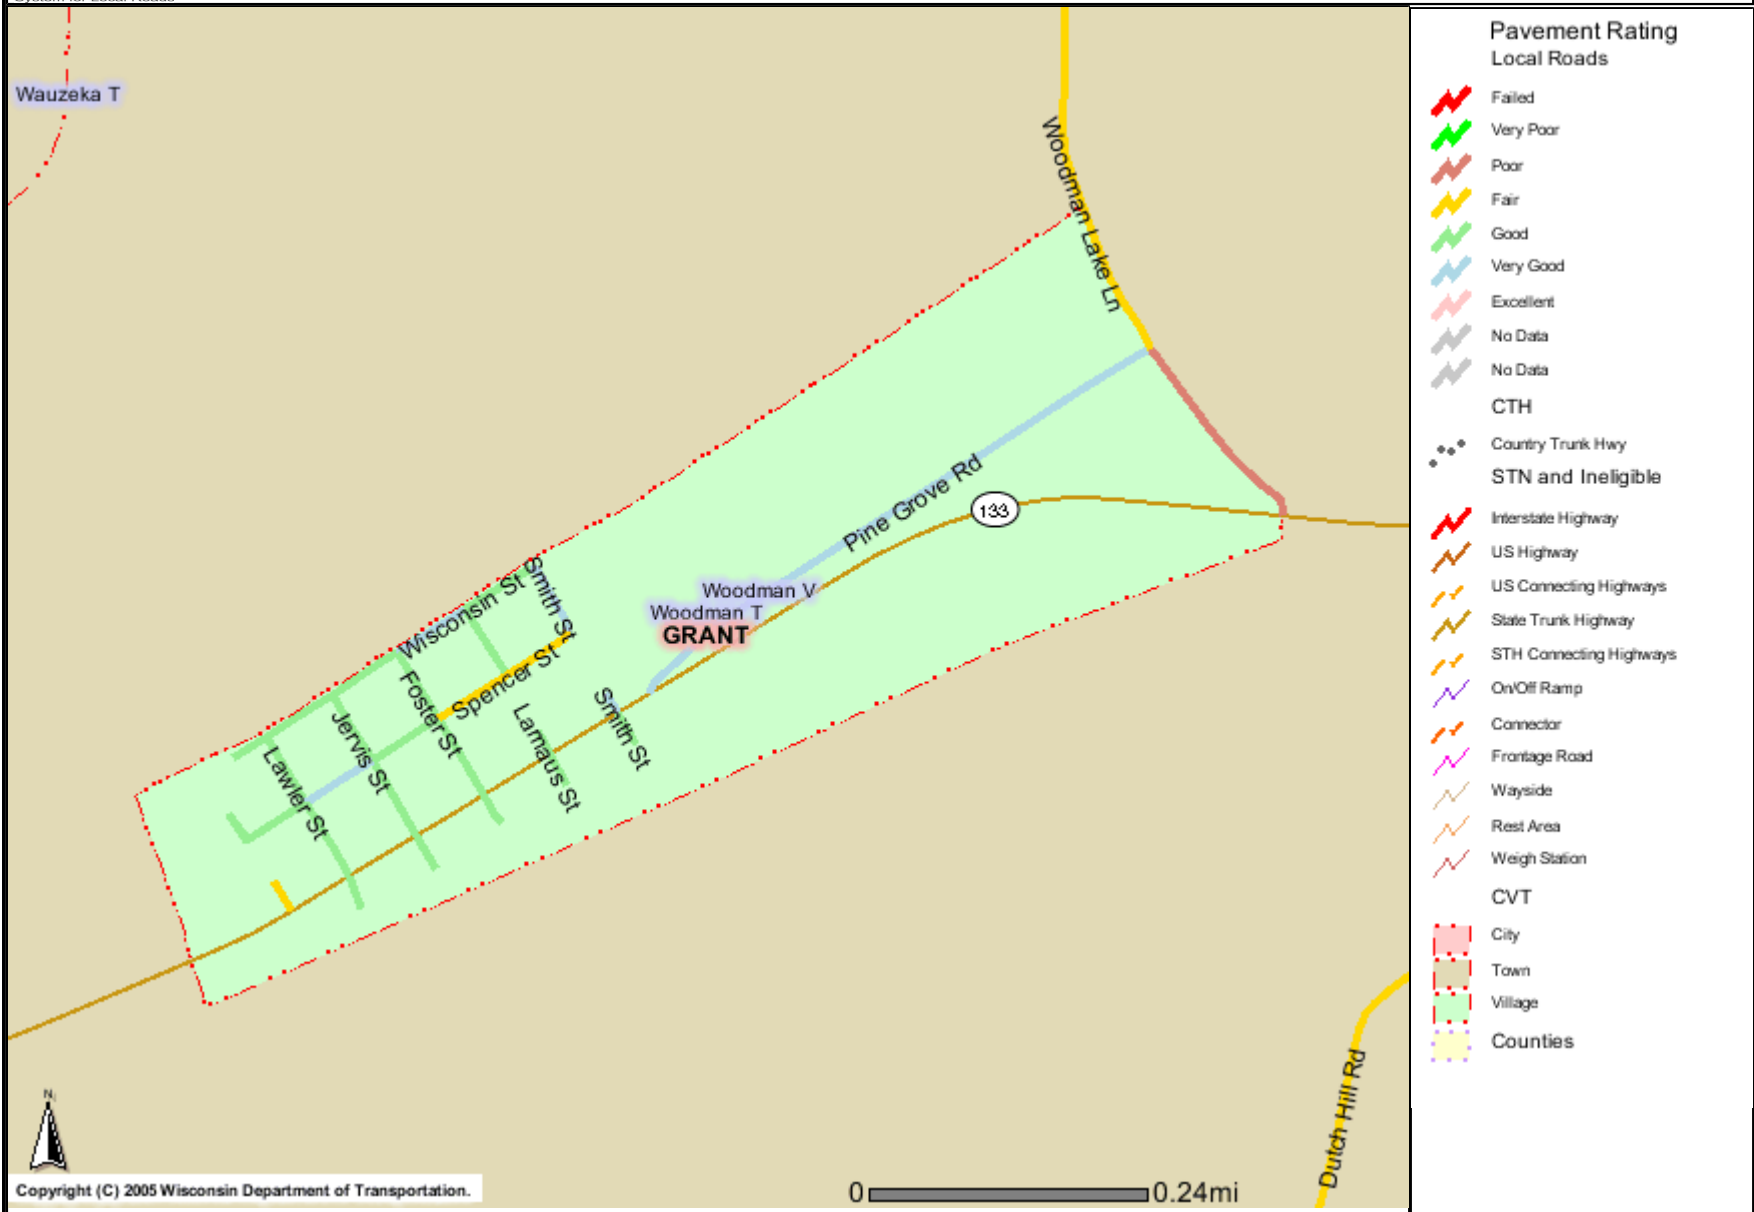

Map 5.4 2007 Pavement Rating Map for the Village of Woodman

The information contained in this data set and information produced from this dataset were created for the official use of the Wisconsin Department of Transportation (WisDOT). Any other use while not prohibited, is the sole responsibility of the user. WisDOT expressly disclaims all liability regarding fitness of use of the information for other than official WisDOT business.