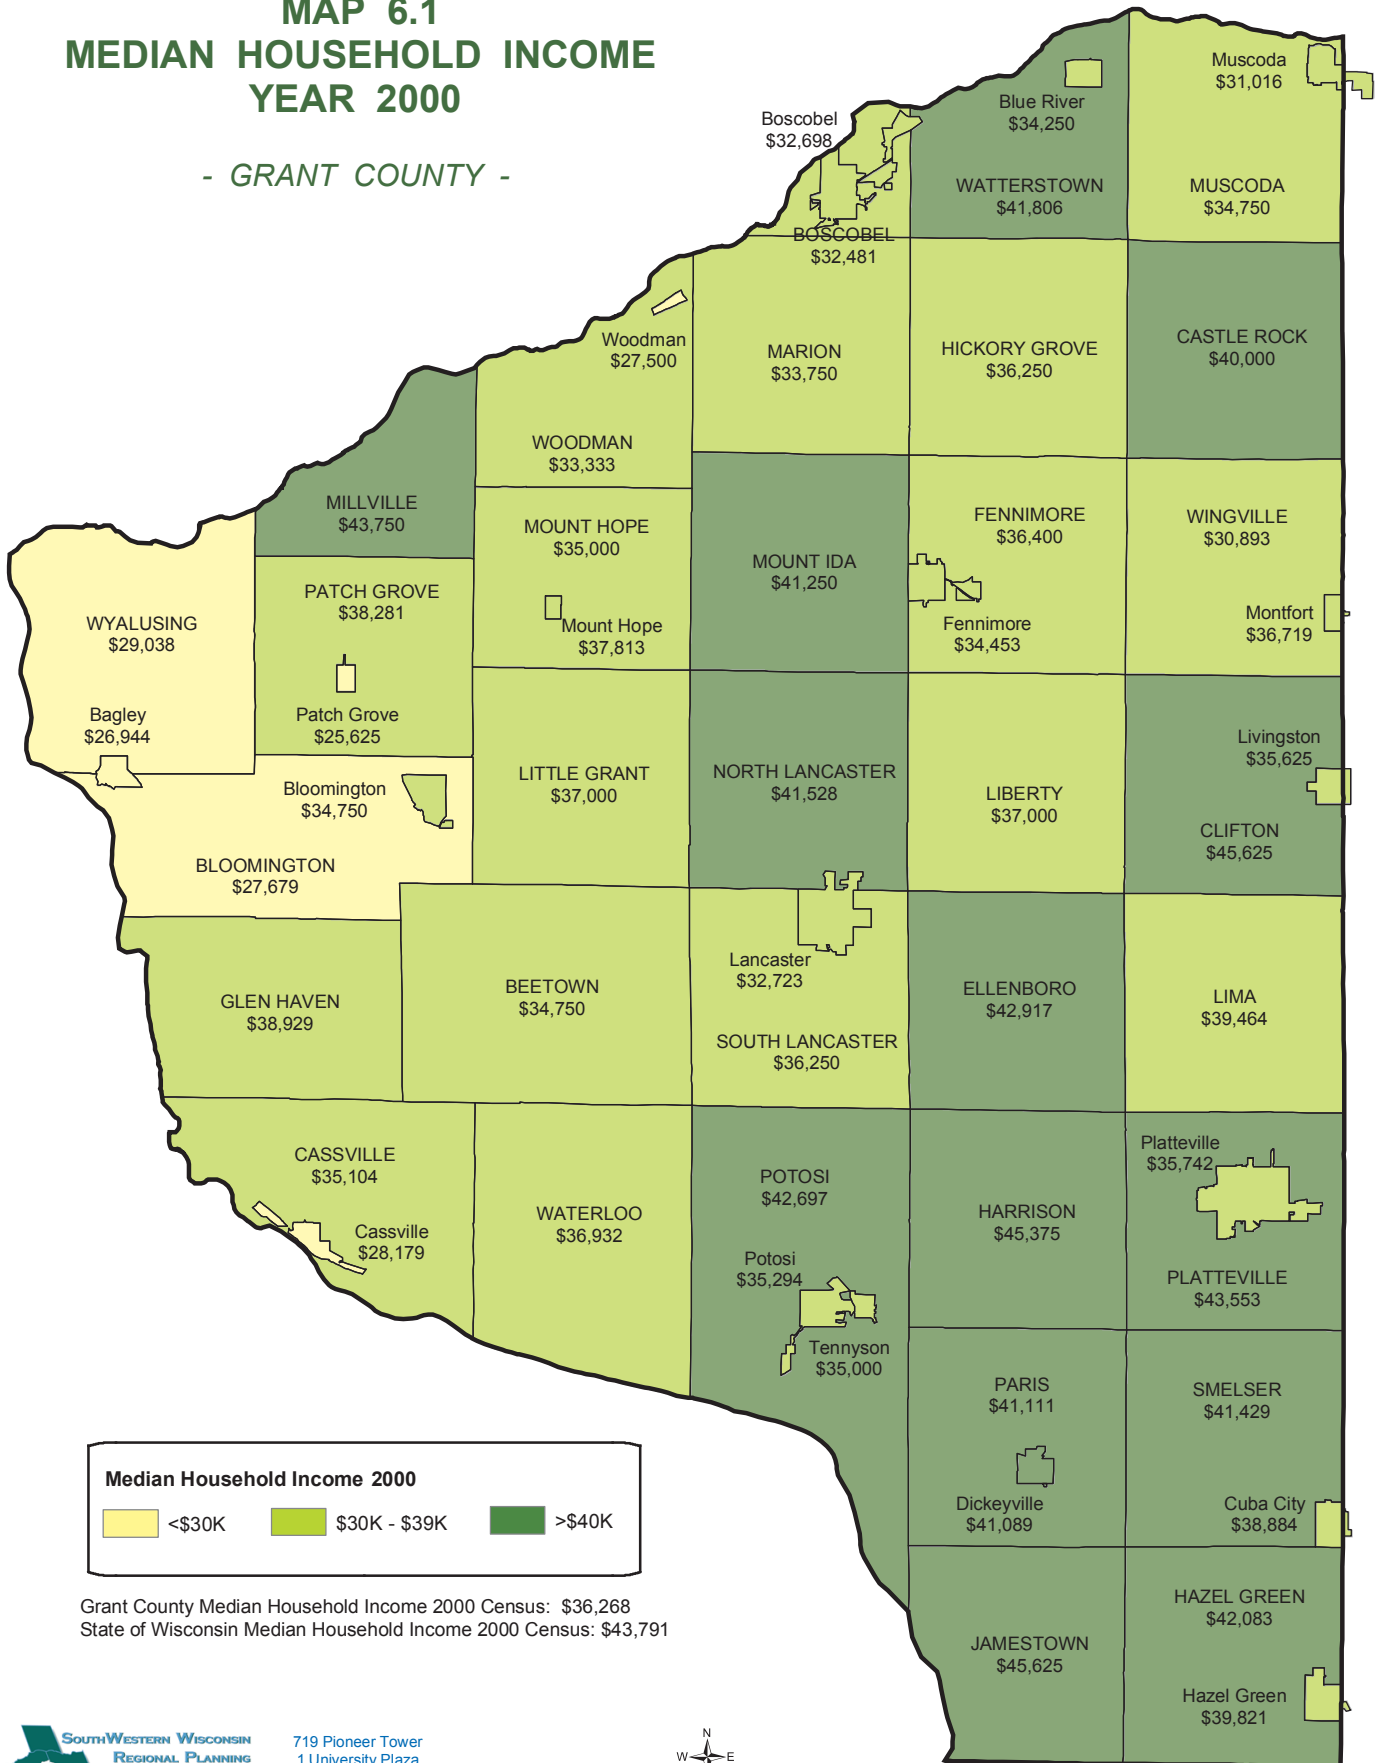

MAP 6.1 MEDIAN HOUSEHOLD INCOME YEAR 2000

- GRANT COUNTY -

Median Household Income 2000

<$30K	$30K - $39K	>$40K

Grant County Median Household Income 2000 Census: $36,268
State of Wisconsin Median Household Income 2000 Census: $43,791

719 Pioneer Tower
1 University Plaza
Platteville, WI 53818
608-342-1214
www.swwrpc.org

December 18, 2008