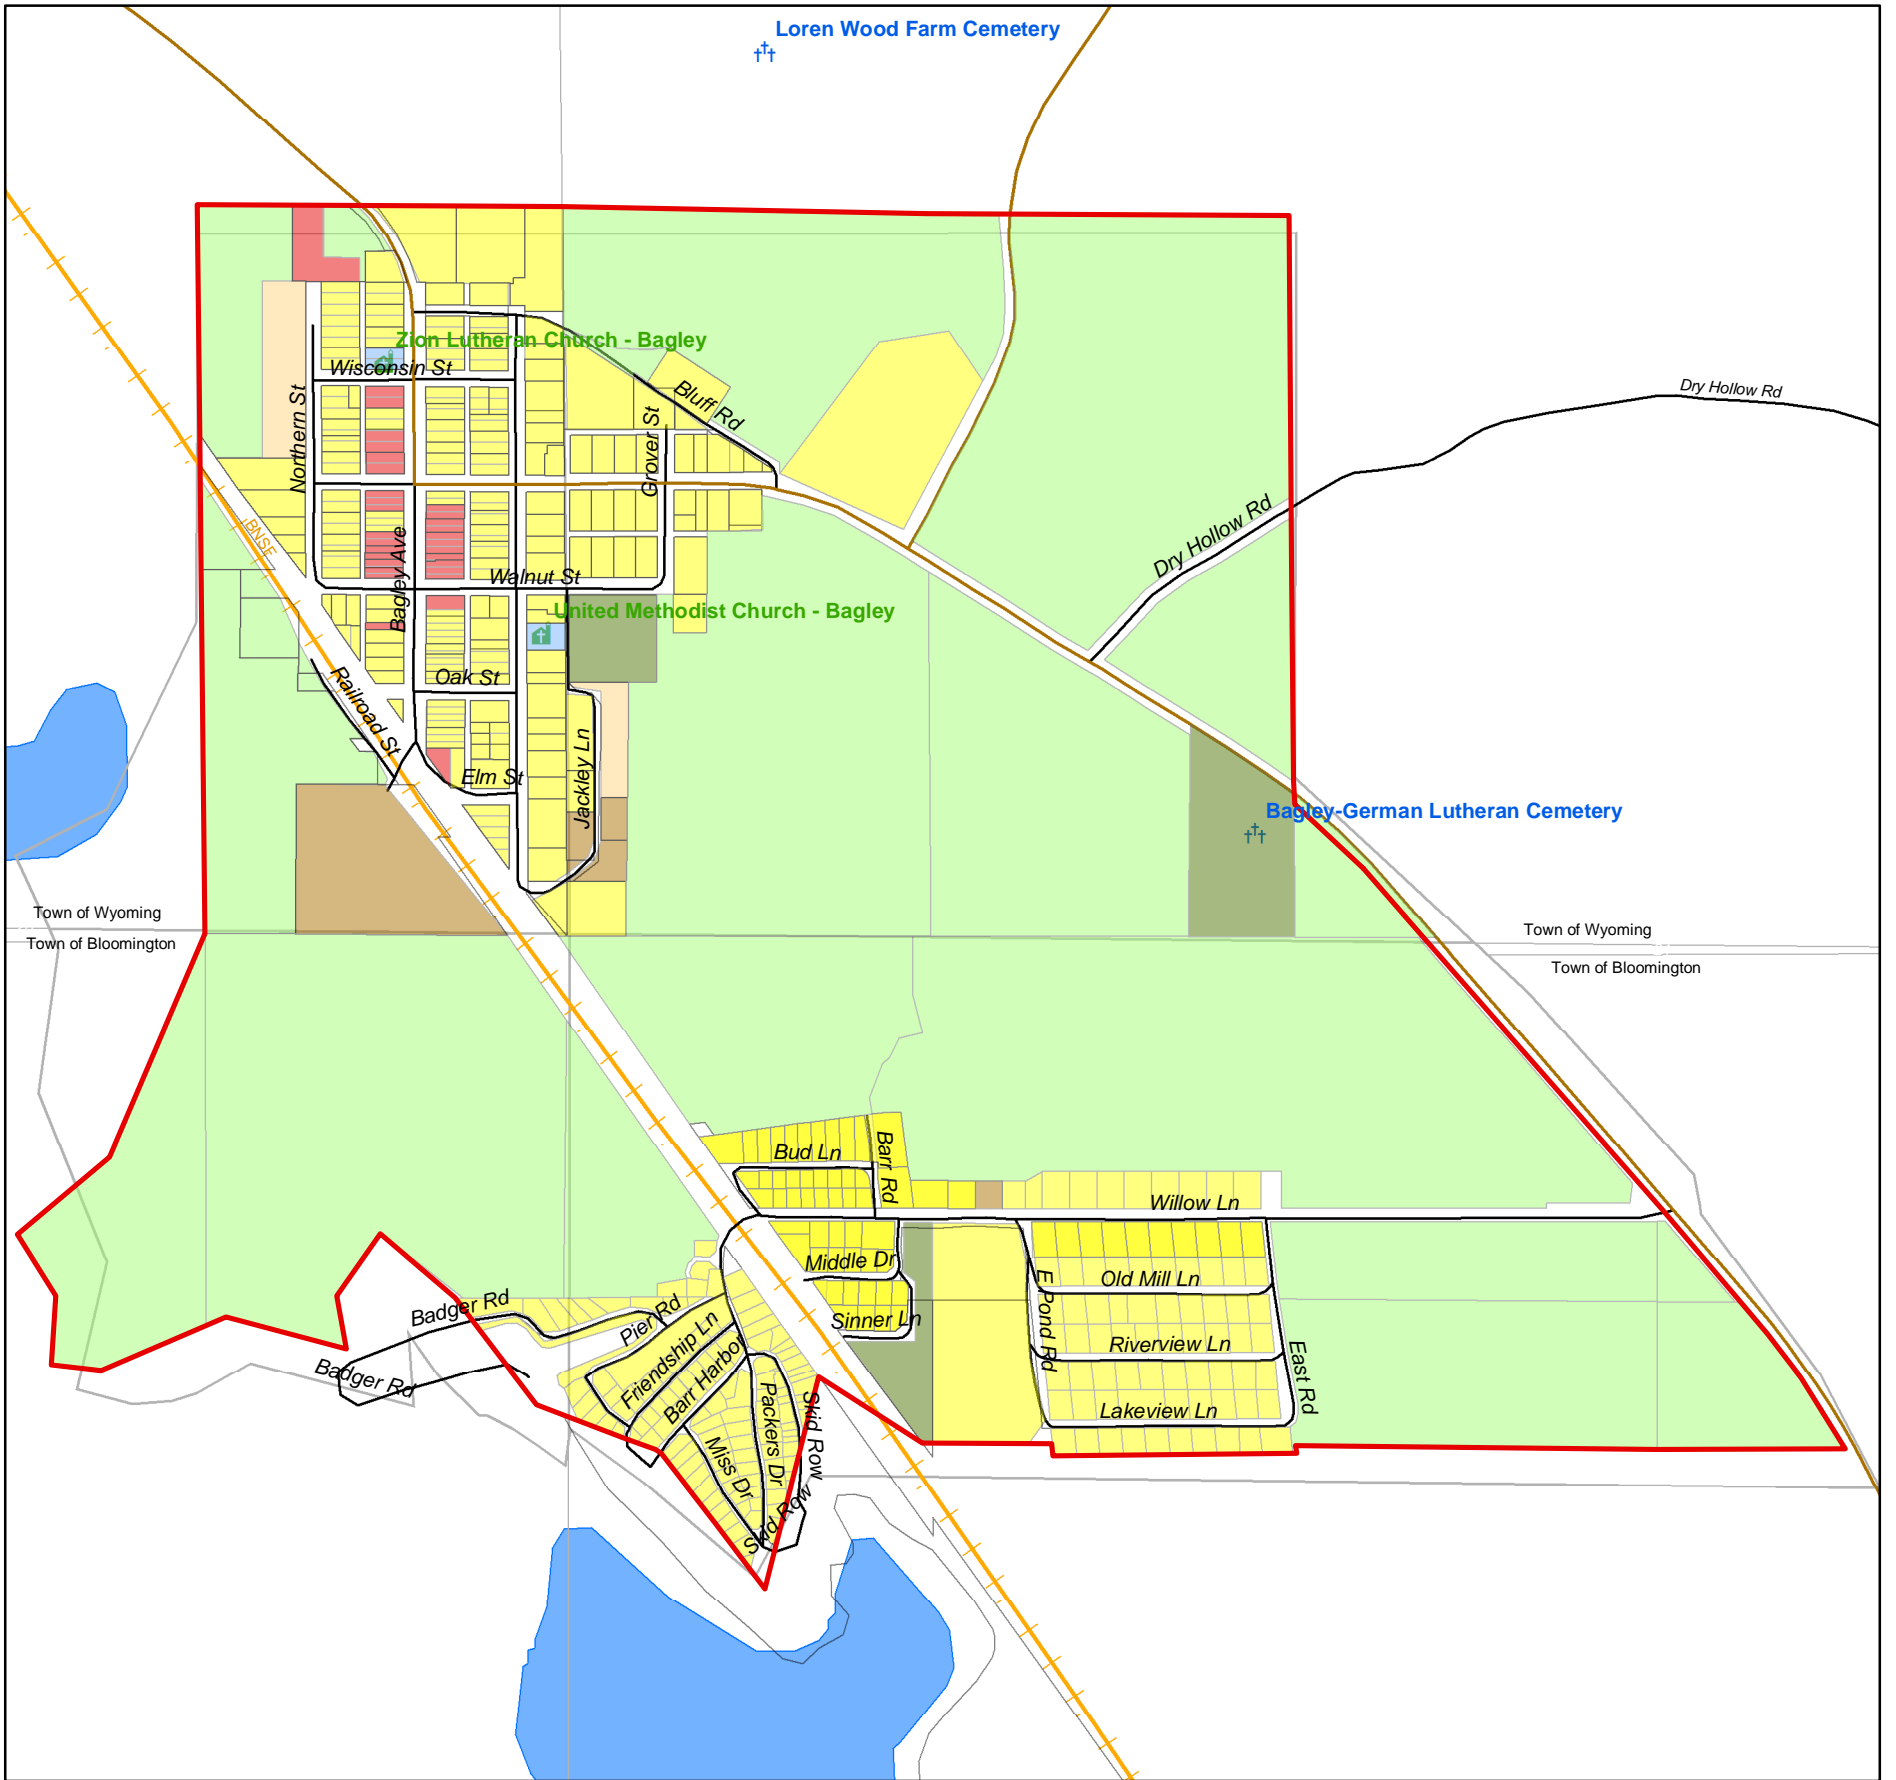

MAP 8.1 EXISTING LAND USE

- VILLAGE OF BAGLEY -

- GRANT COUNTY, WISCONSIN -

Legend

- | | |
|----------------------|---------------------------------|
| Municipal Boundary | Parcels - Bagley Village |
| Sections | Existing Land Use |
| Roads - County | Agricultural |
| Roads - Local/Drives | Church |
| Cemetery | Commercial |
| Church | Conservancy |
| Railroad | Mobile Home Park |
| Large Rivers | Municipal Property |
| | Residential |

This map is neither a legally recorded map nor a technical survey and is not intended to be one. SWWRPC is not responsible for any inaccuracies herein contained.

719 Pioneer Tower
One University Plaza
Platteville, WI 53818
608-342-1214
www.swwrpc.org

April 14, 2009

Parcels: 2008