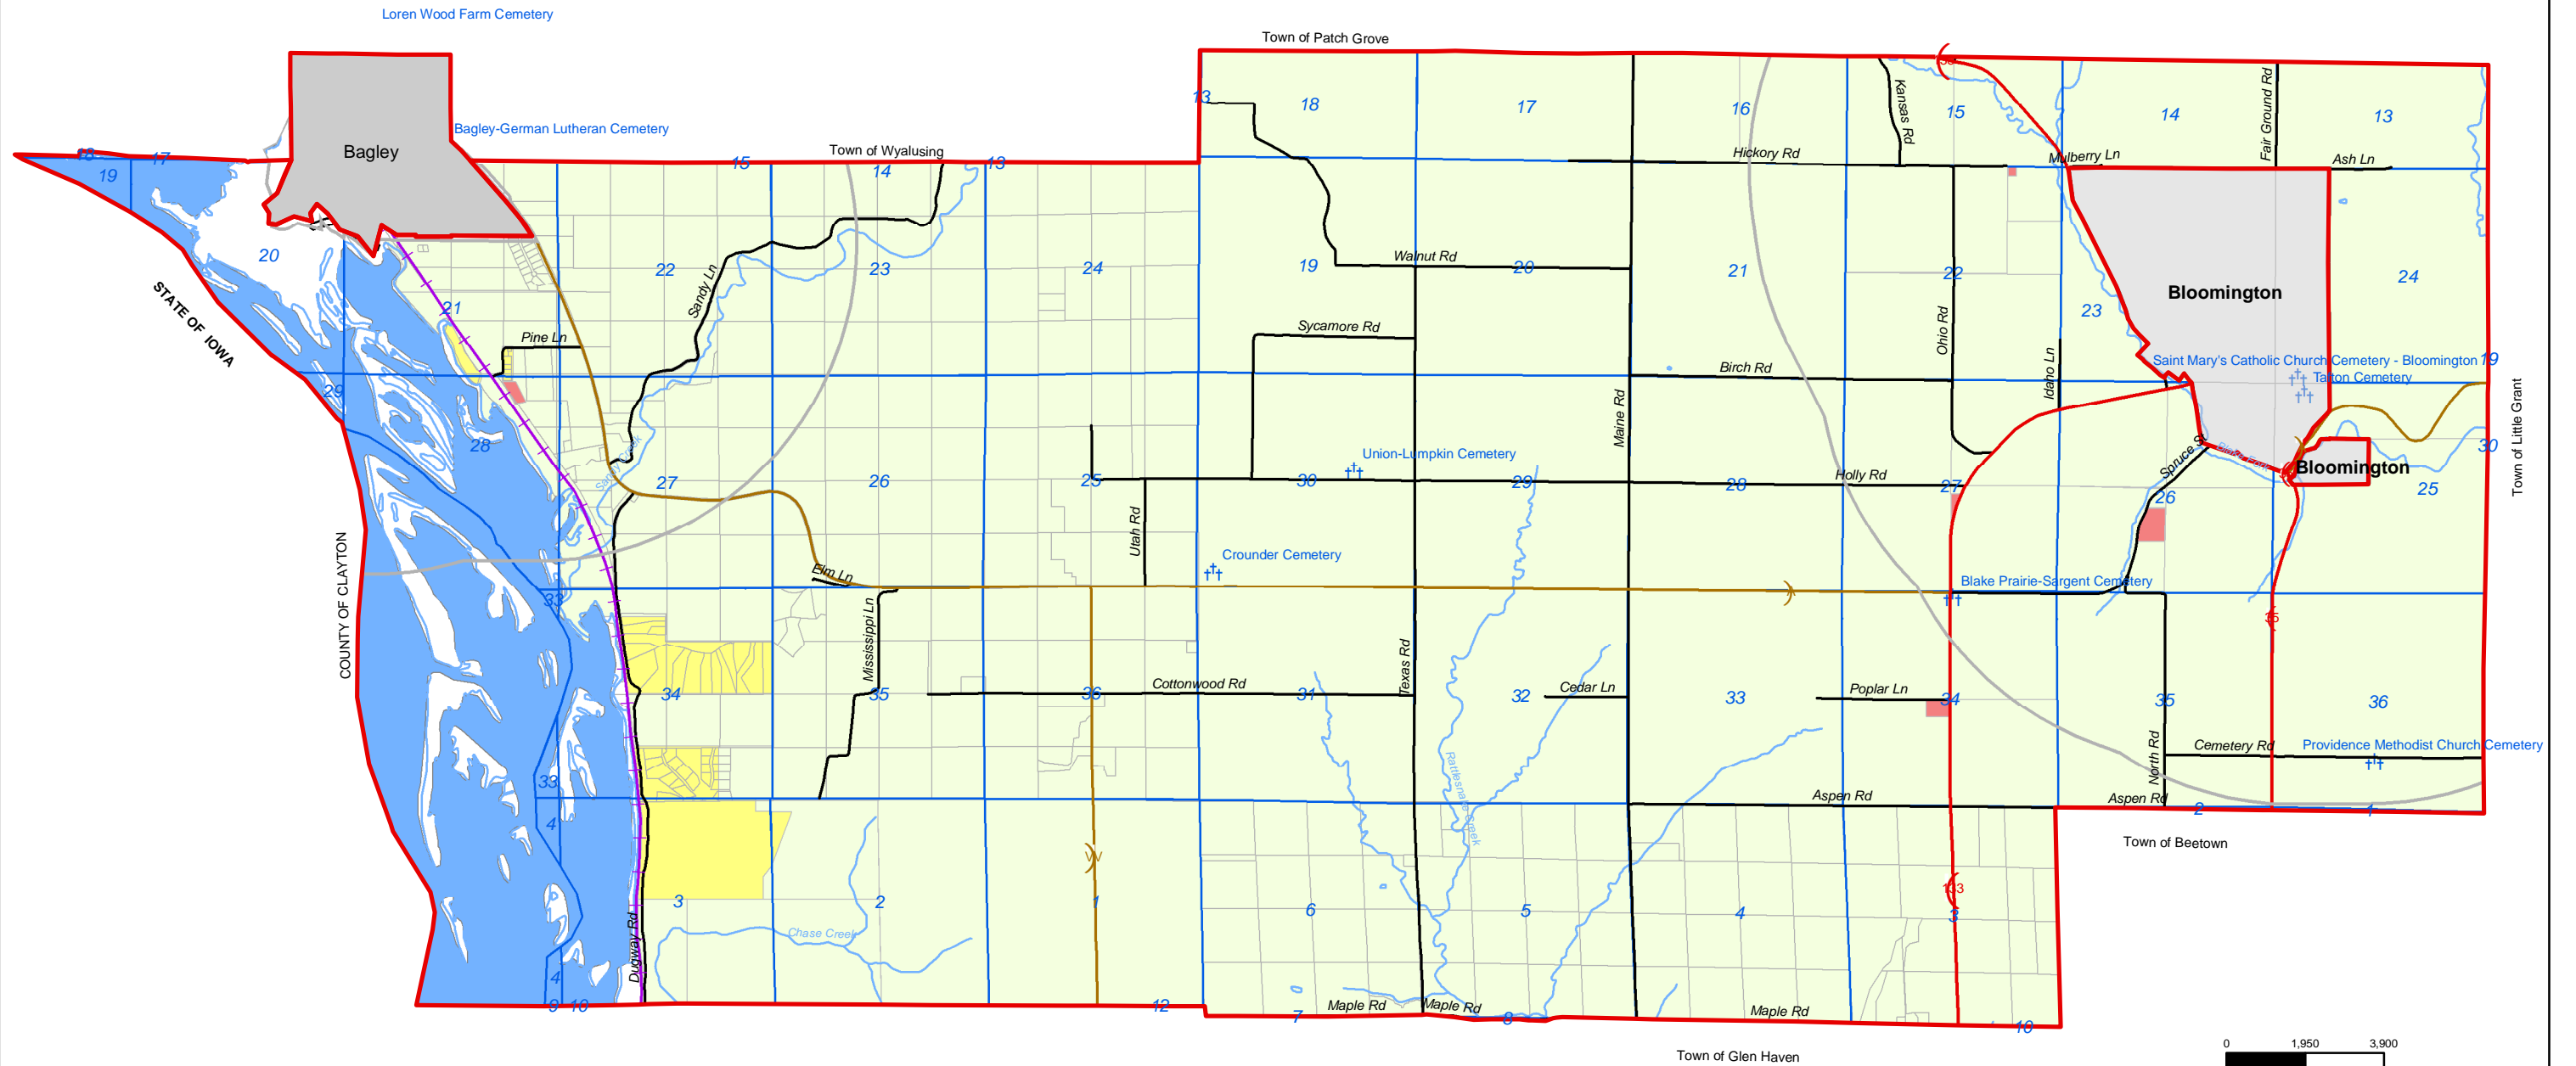

MAP 8.1 EXISTING LAND USE

- TOWN OF BLOOMINGTON -

- GRANT COUNTY, WISCONSIN -

This map is neither a legally recorded map nor a technical survey and is not intended to be one. SWWRPC is not responsible for any inaccuracies herein contained.

Legend

Municipal Boundary	Roads - Local/Drive	Parcels of Bloomington Town
Sections	Cemetery	
Roads - State	Railroad	Existing Land Use
Roads - County	Rivers/Streams	Residential
		Commercial
		Agriculture