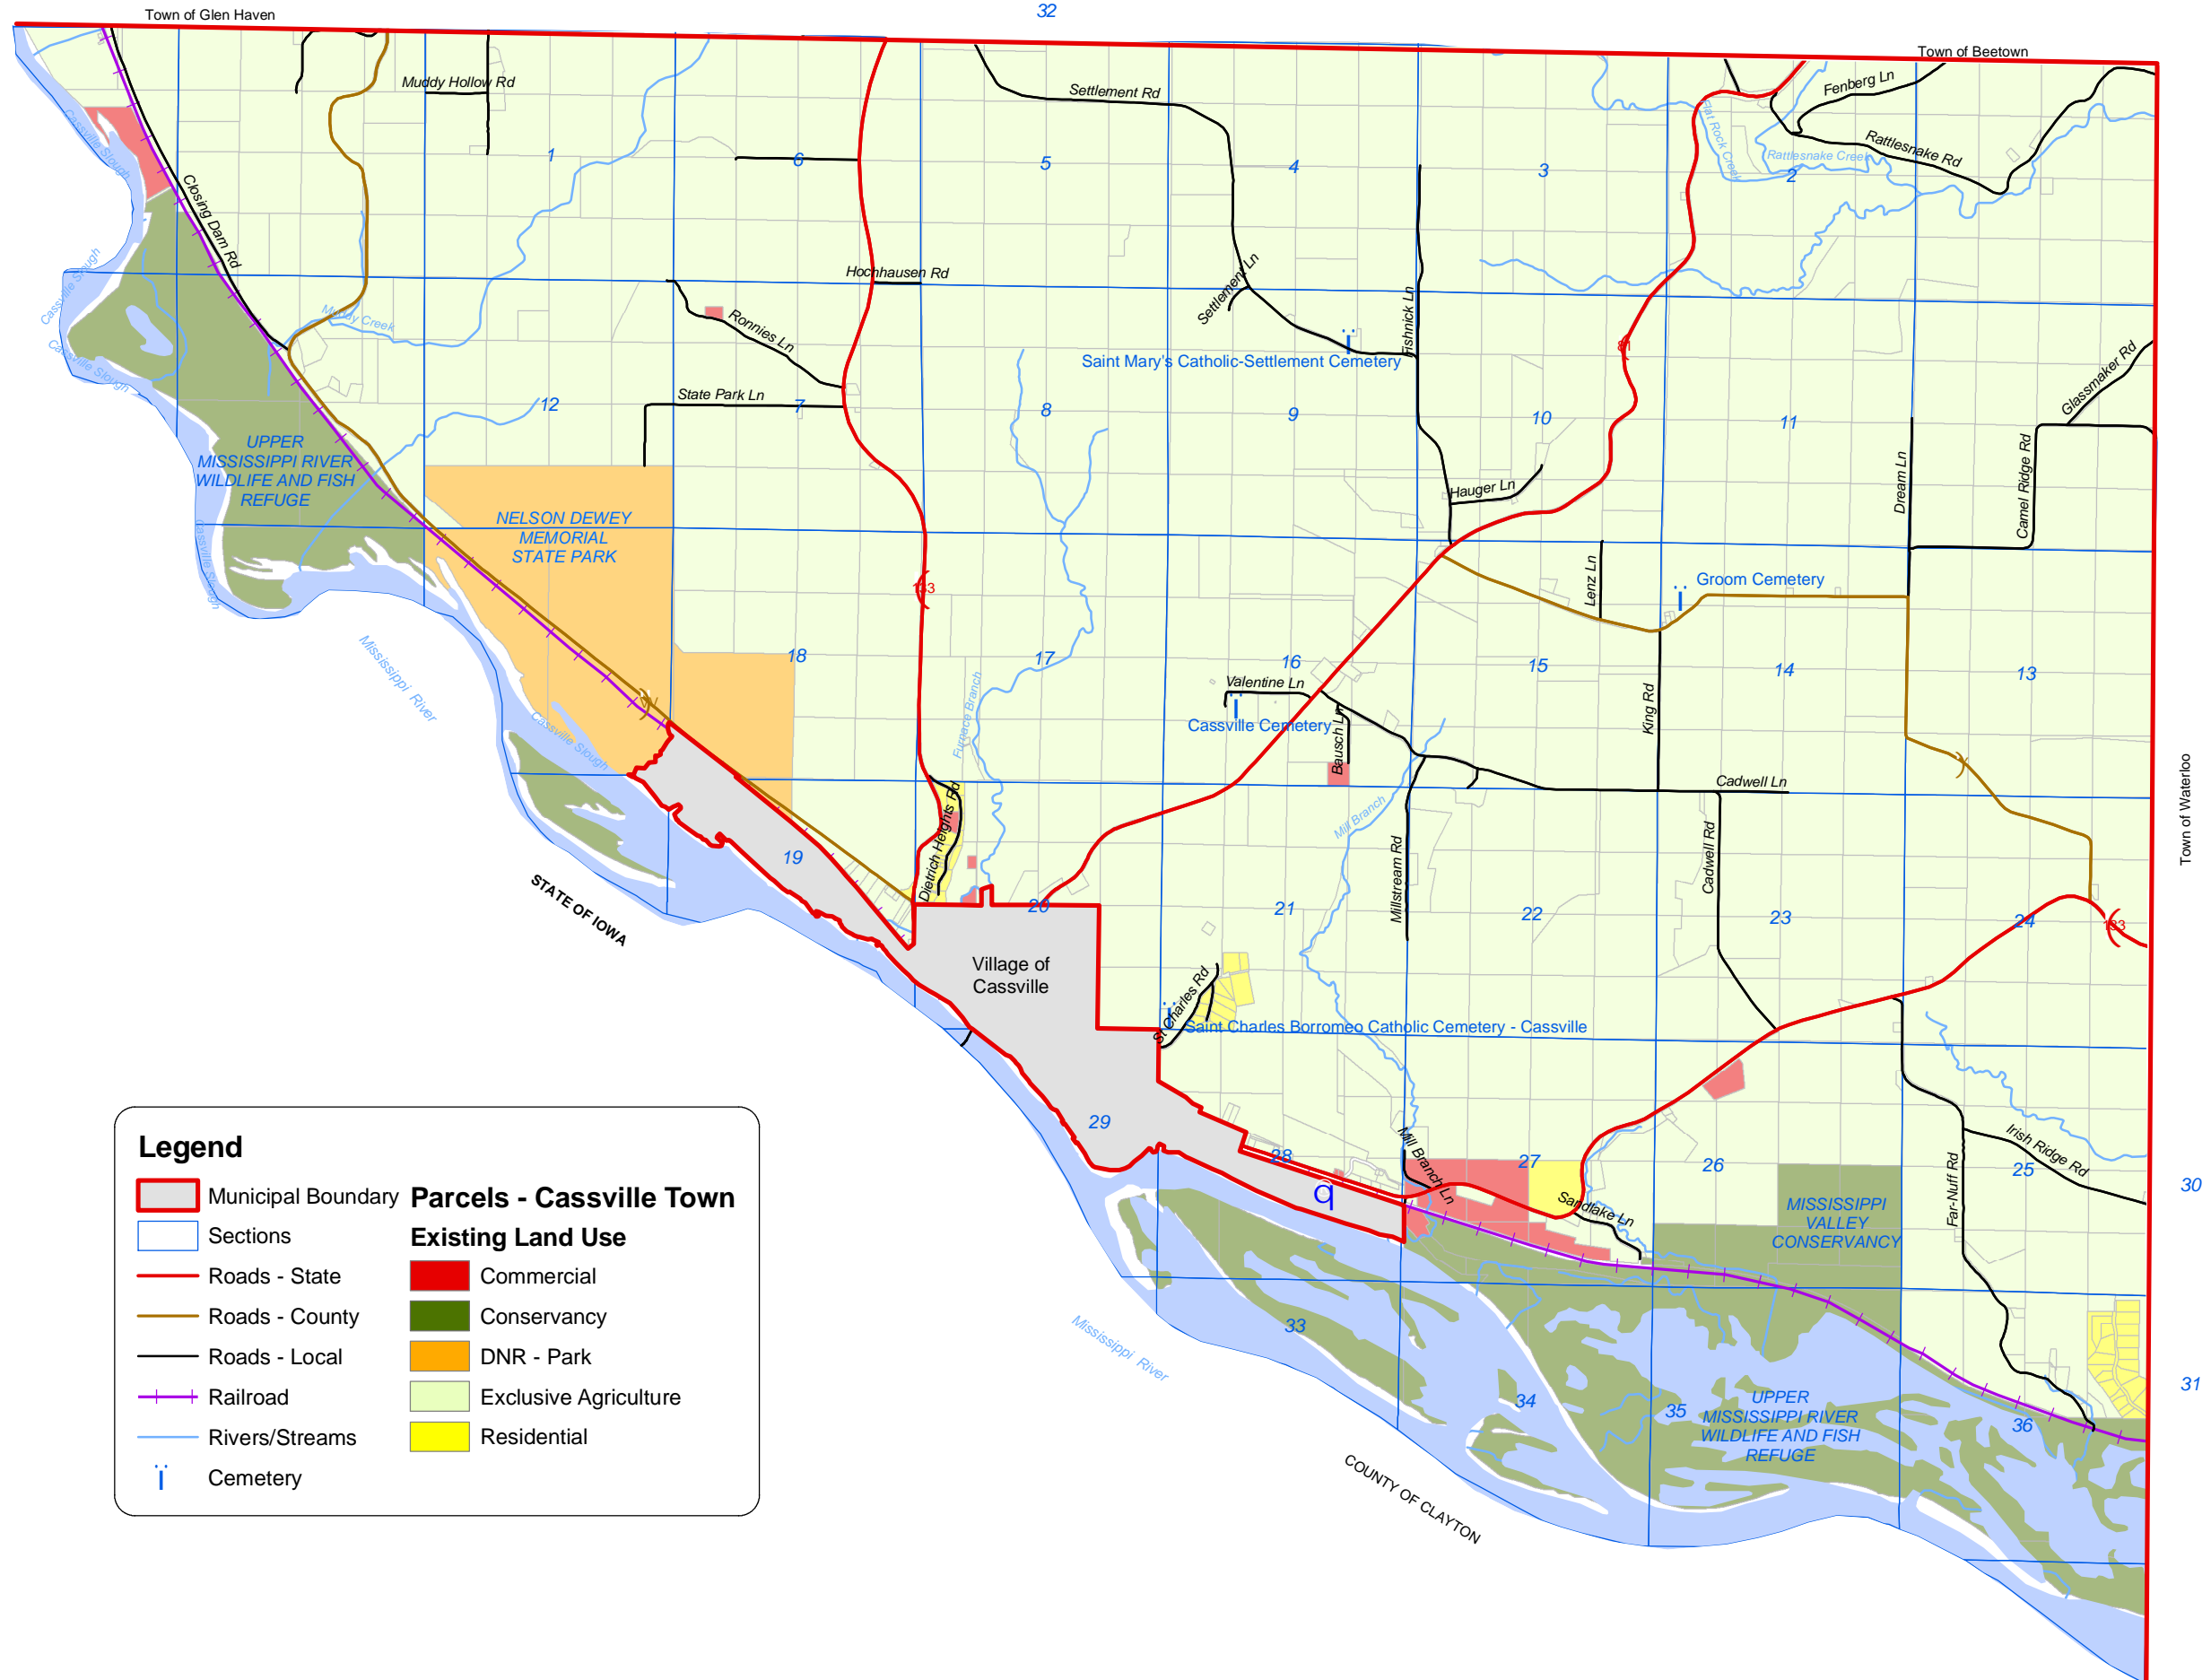

MAP 8.1 EXISTING LAND USE

- TOWN OF CASSVILLE -
- GRANT COUNTY, WISCONSIN -

Legend	
	Municipal Boundary
	Sections
	Roads - State
	Roads - County
	Roads - Local
	Railroad
	Rivers/Streams
	Cemetery
	Commercial
	Conservancy
	DNR - Park
	Exclusive Agriculture
	Residential

**SOUTHWESTERN WISCONSIN
REGIONAL PLANNING
COMMISSION**

719 Pioneer Tower
One University Plaza
Platteville, WI 53818
608-342-1214
www.swwrpc.org

February 19, 2009
Parcels: 2008