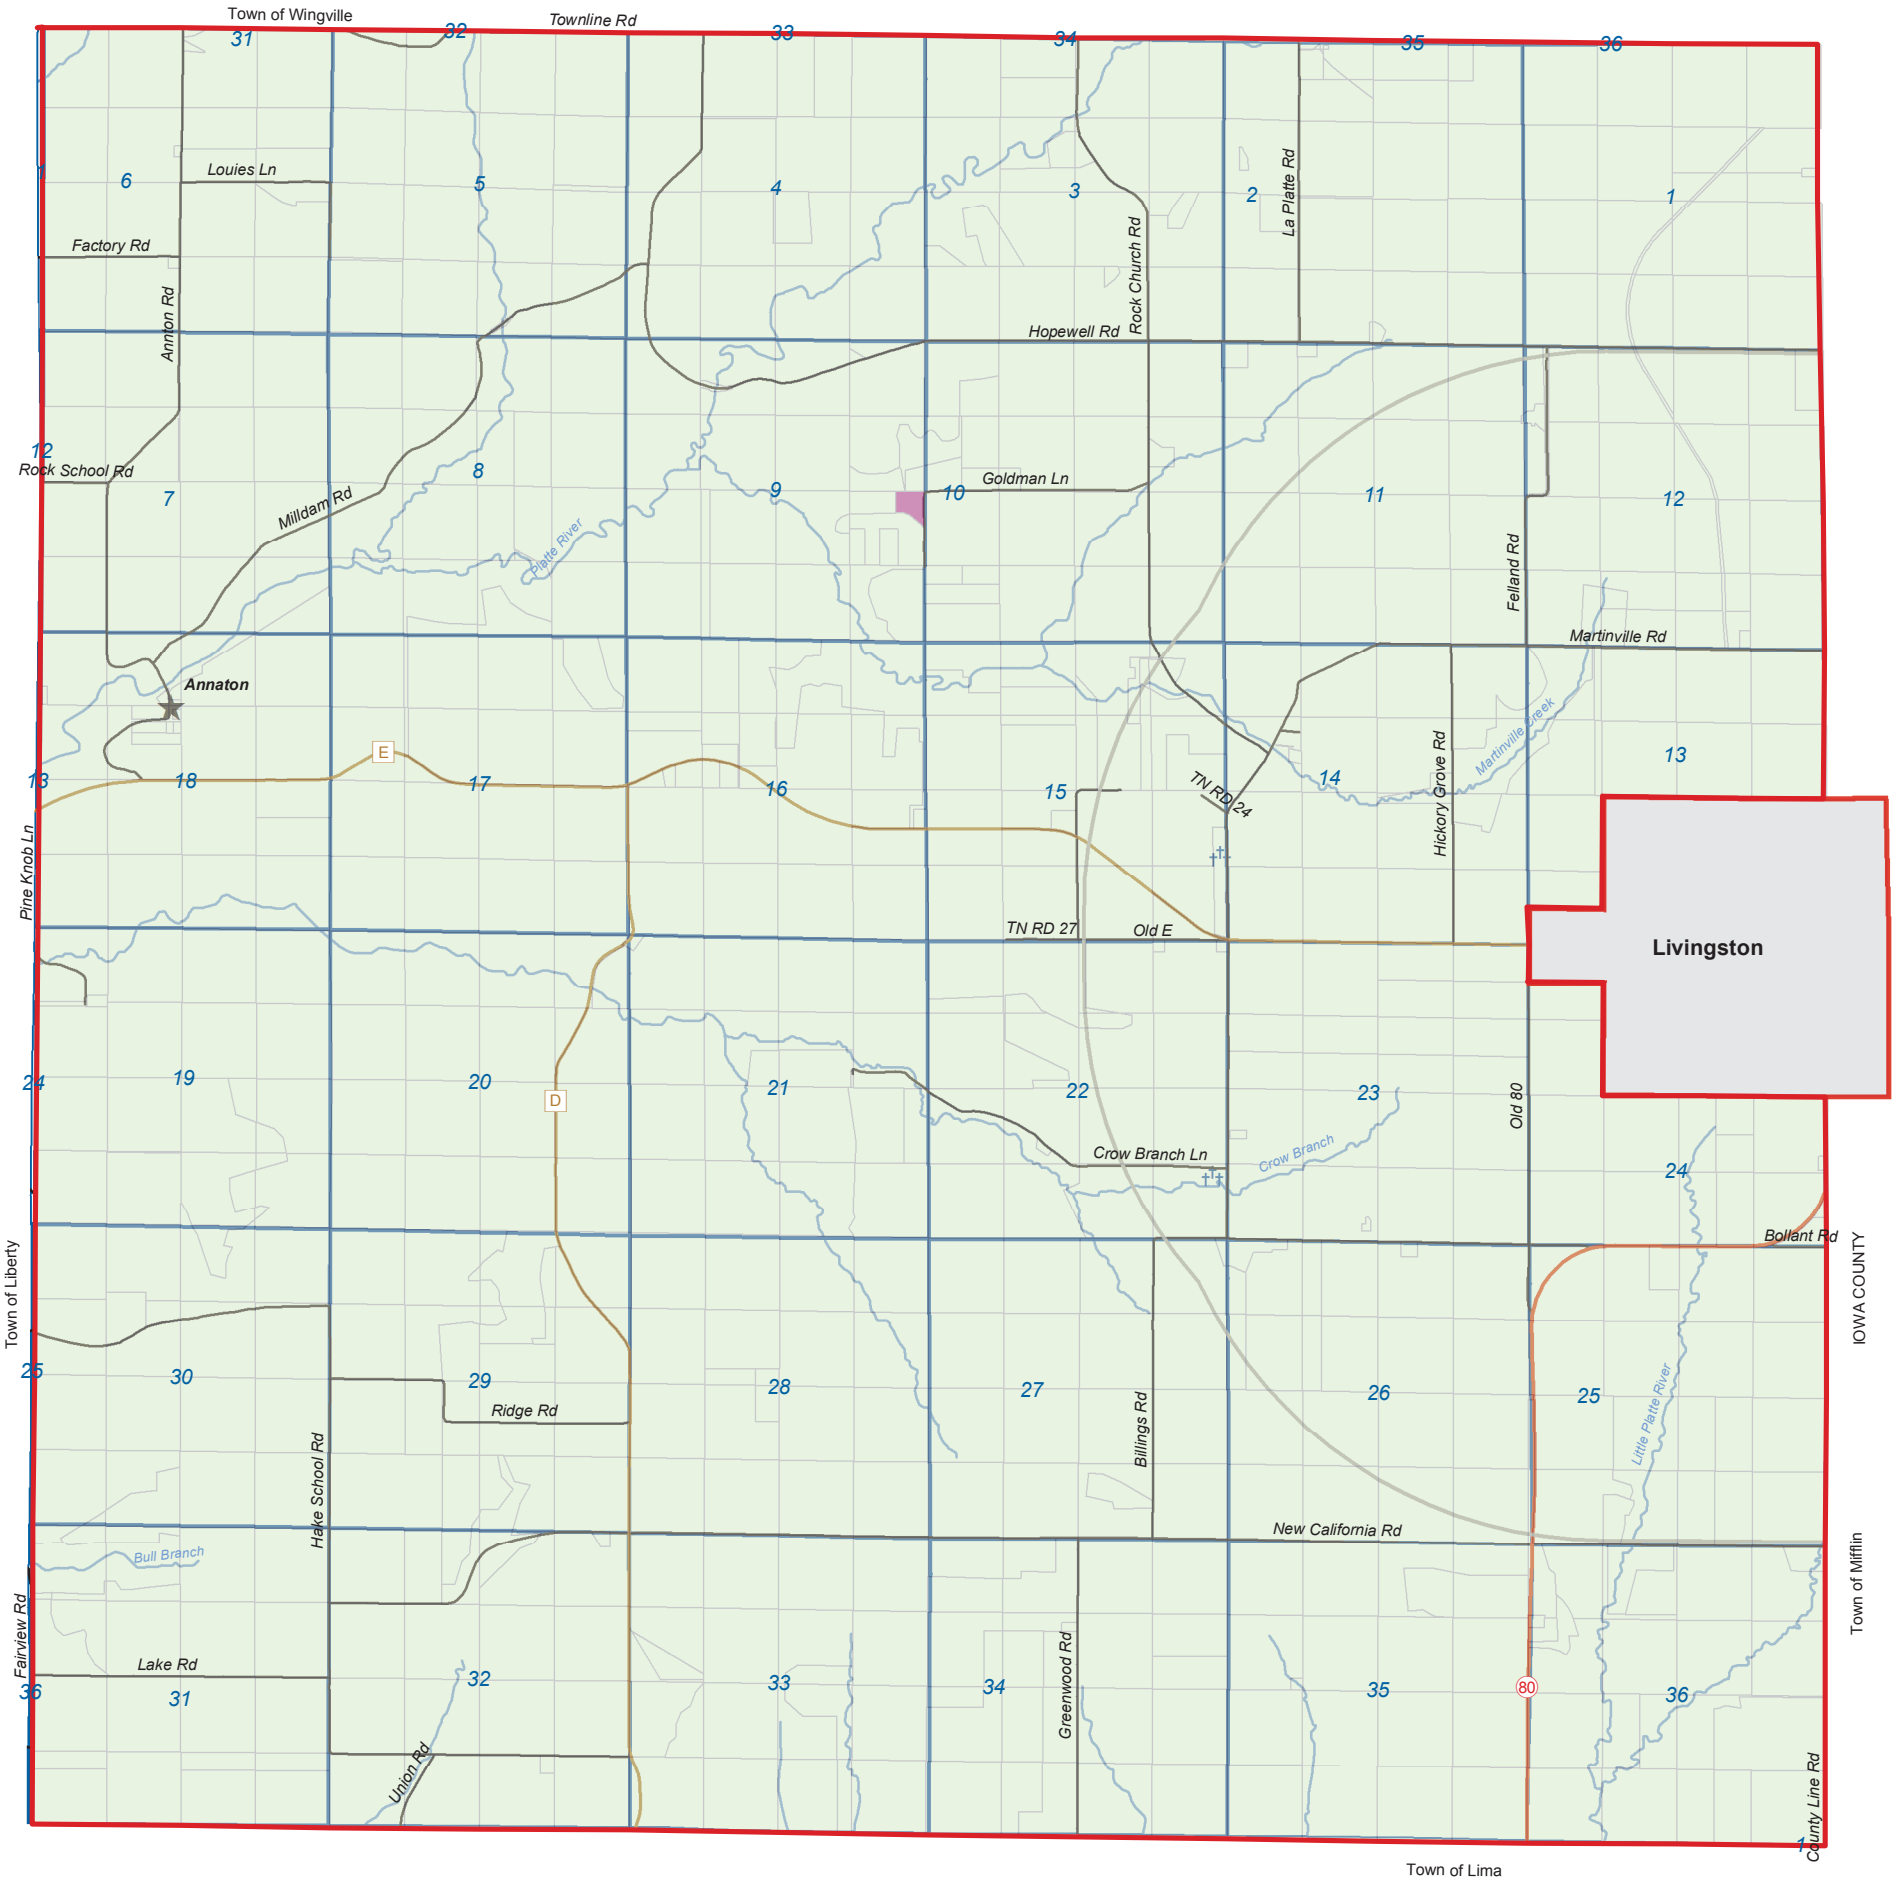

8.1 EXISTING LAND USE

- TOWN OF CLIFTON -
- GRANT COUNTY, WISCONSIN -

719 Pioneer Tower
One University Plaza
Platteville, WI 53818
608-342-1214
www.swwrpc.org

March 6, 2009

Parcels: Grant Co. 2008

Legend

Municipal Boundary	Cemetery
Sections	Streams
1.5 Mile Buffer	Parcels of Clifton Town
Unincorporated Villages	Existing Land Use
Roads - State	Agricultural
Roads - County	Quarry
Roads-Local