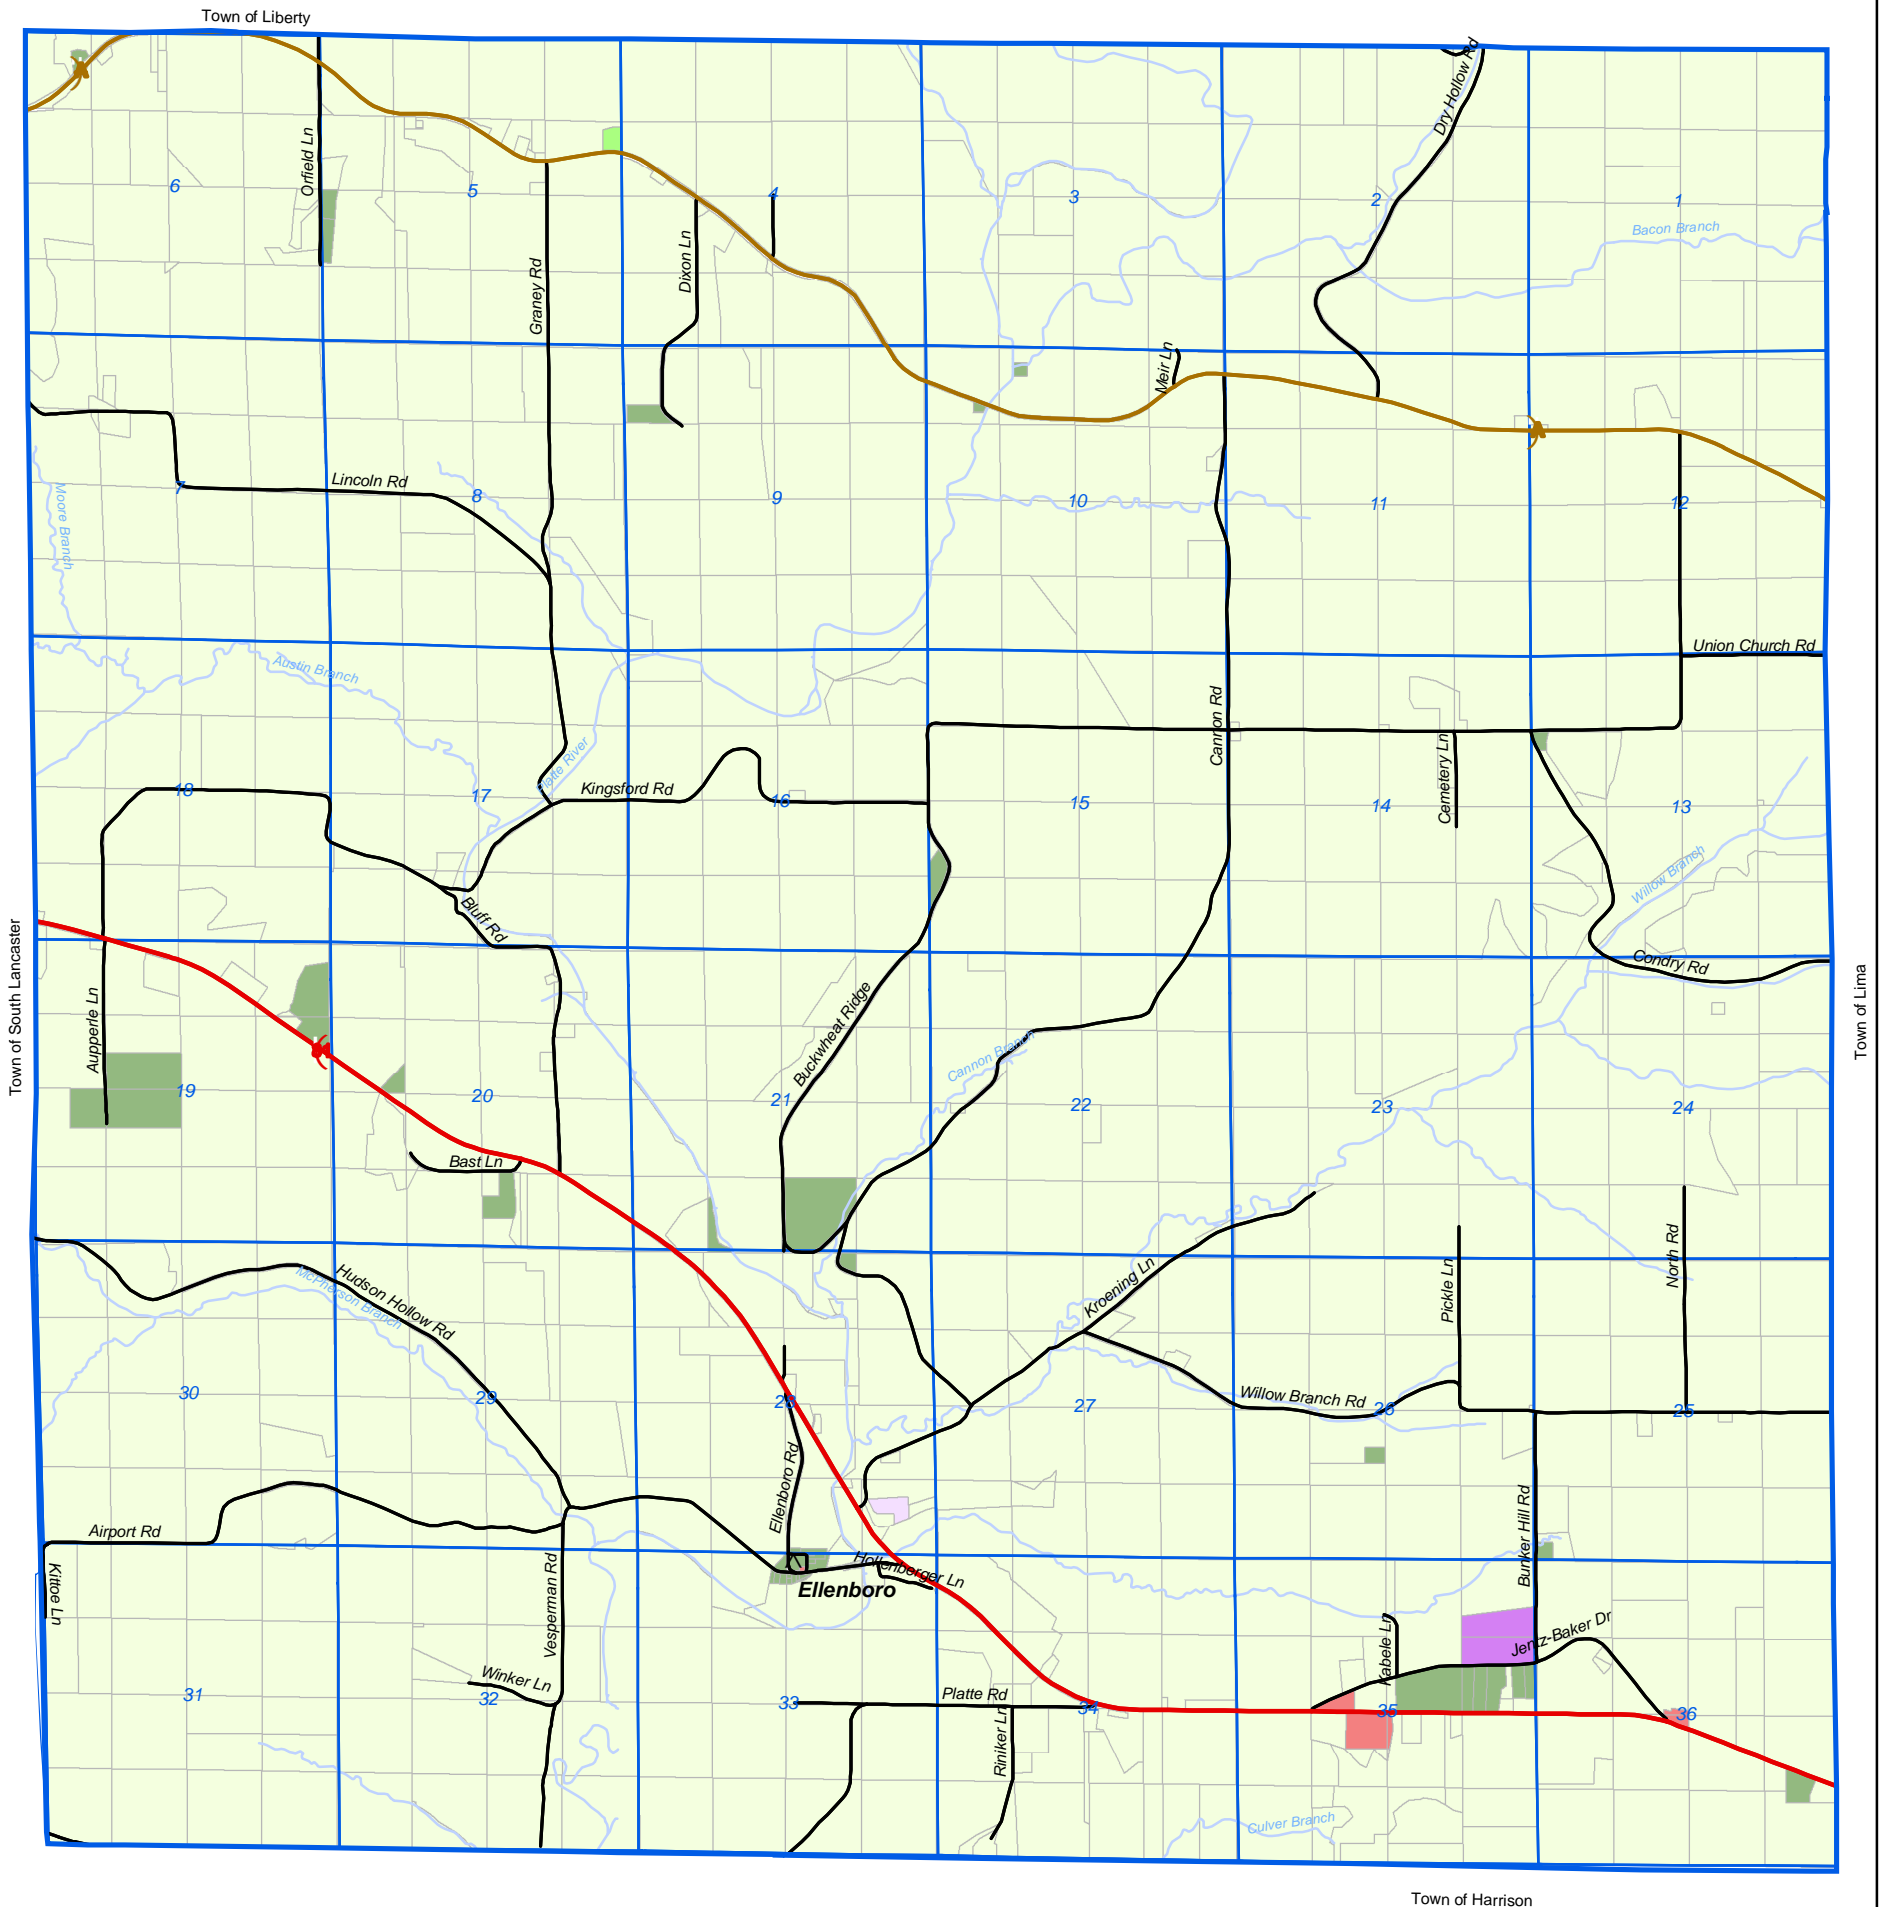

MAP 8.1 EXISTING LAND USE

- TOWN OF ELLENBORO -

- GRANT COUNTY, WISCONSIN -

719 Pioneer Tower
One University Plaza
Platteville, WI 53818
608-342-1214
www.swwrpc.org

May 5, 2009
Parcels: 2008

This map is neither a legally recorded map nor a technical survey and is not intended to be one. SWWRPC is not responsible for any inaccuracies herein contained.

Legend	
	Municipal Boundary
	Sections
	Roads - State
	Roads - County
	Roads - Local/Drives
	Streams
	Parcels of Ellenboro Town Existing Land Use E-A Agricultural - Exclusive
	A-1 Agricultural - Limited Residential
	A-2 Agricultural - Transitional
	C-2 Commercial - Highway
	M-1 Industrial - Light
	M-2 Industrial - Heavy