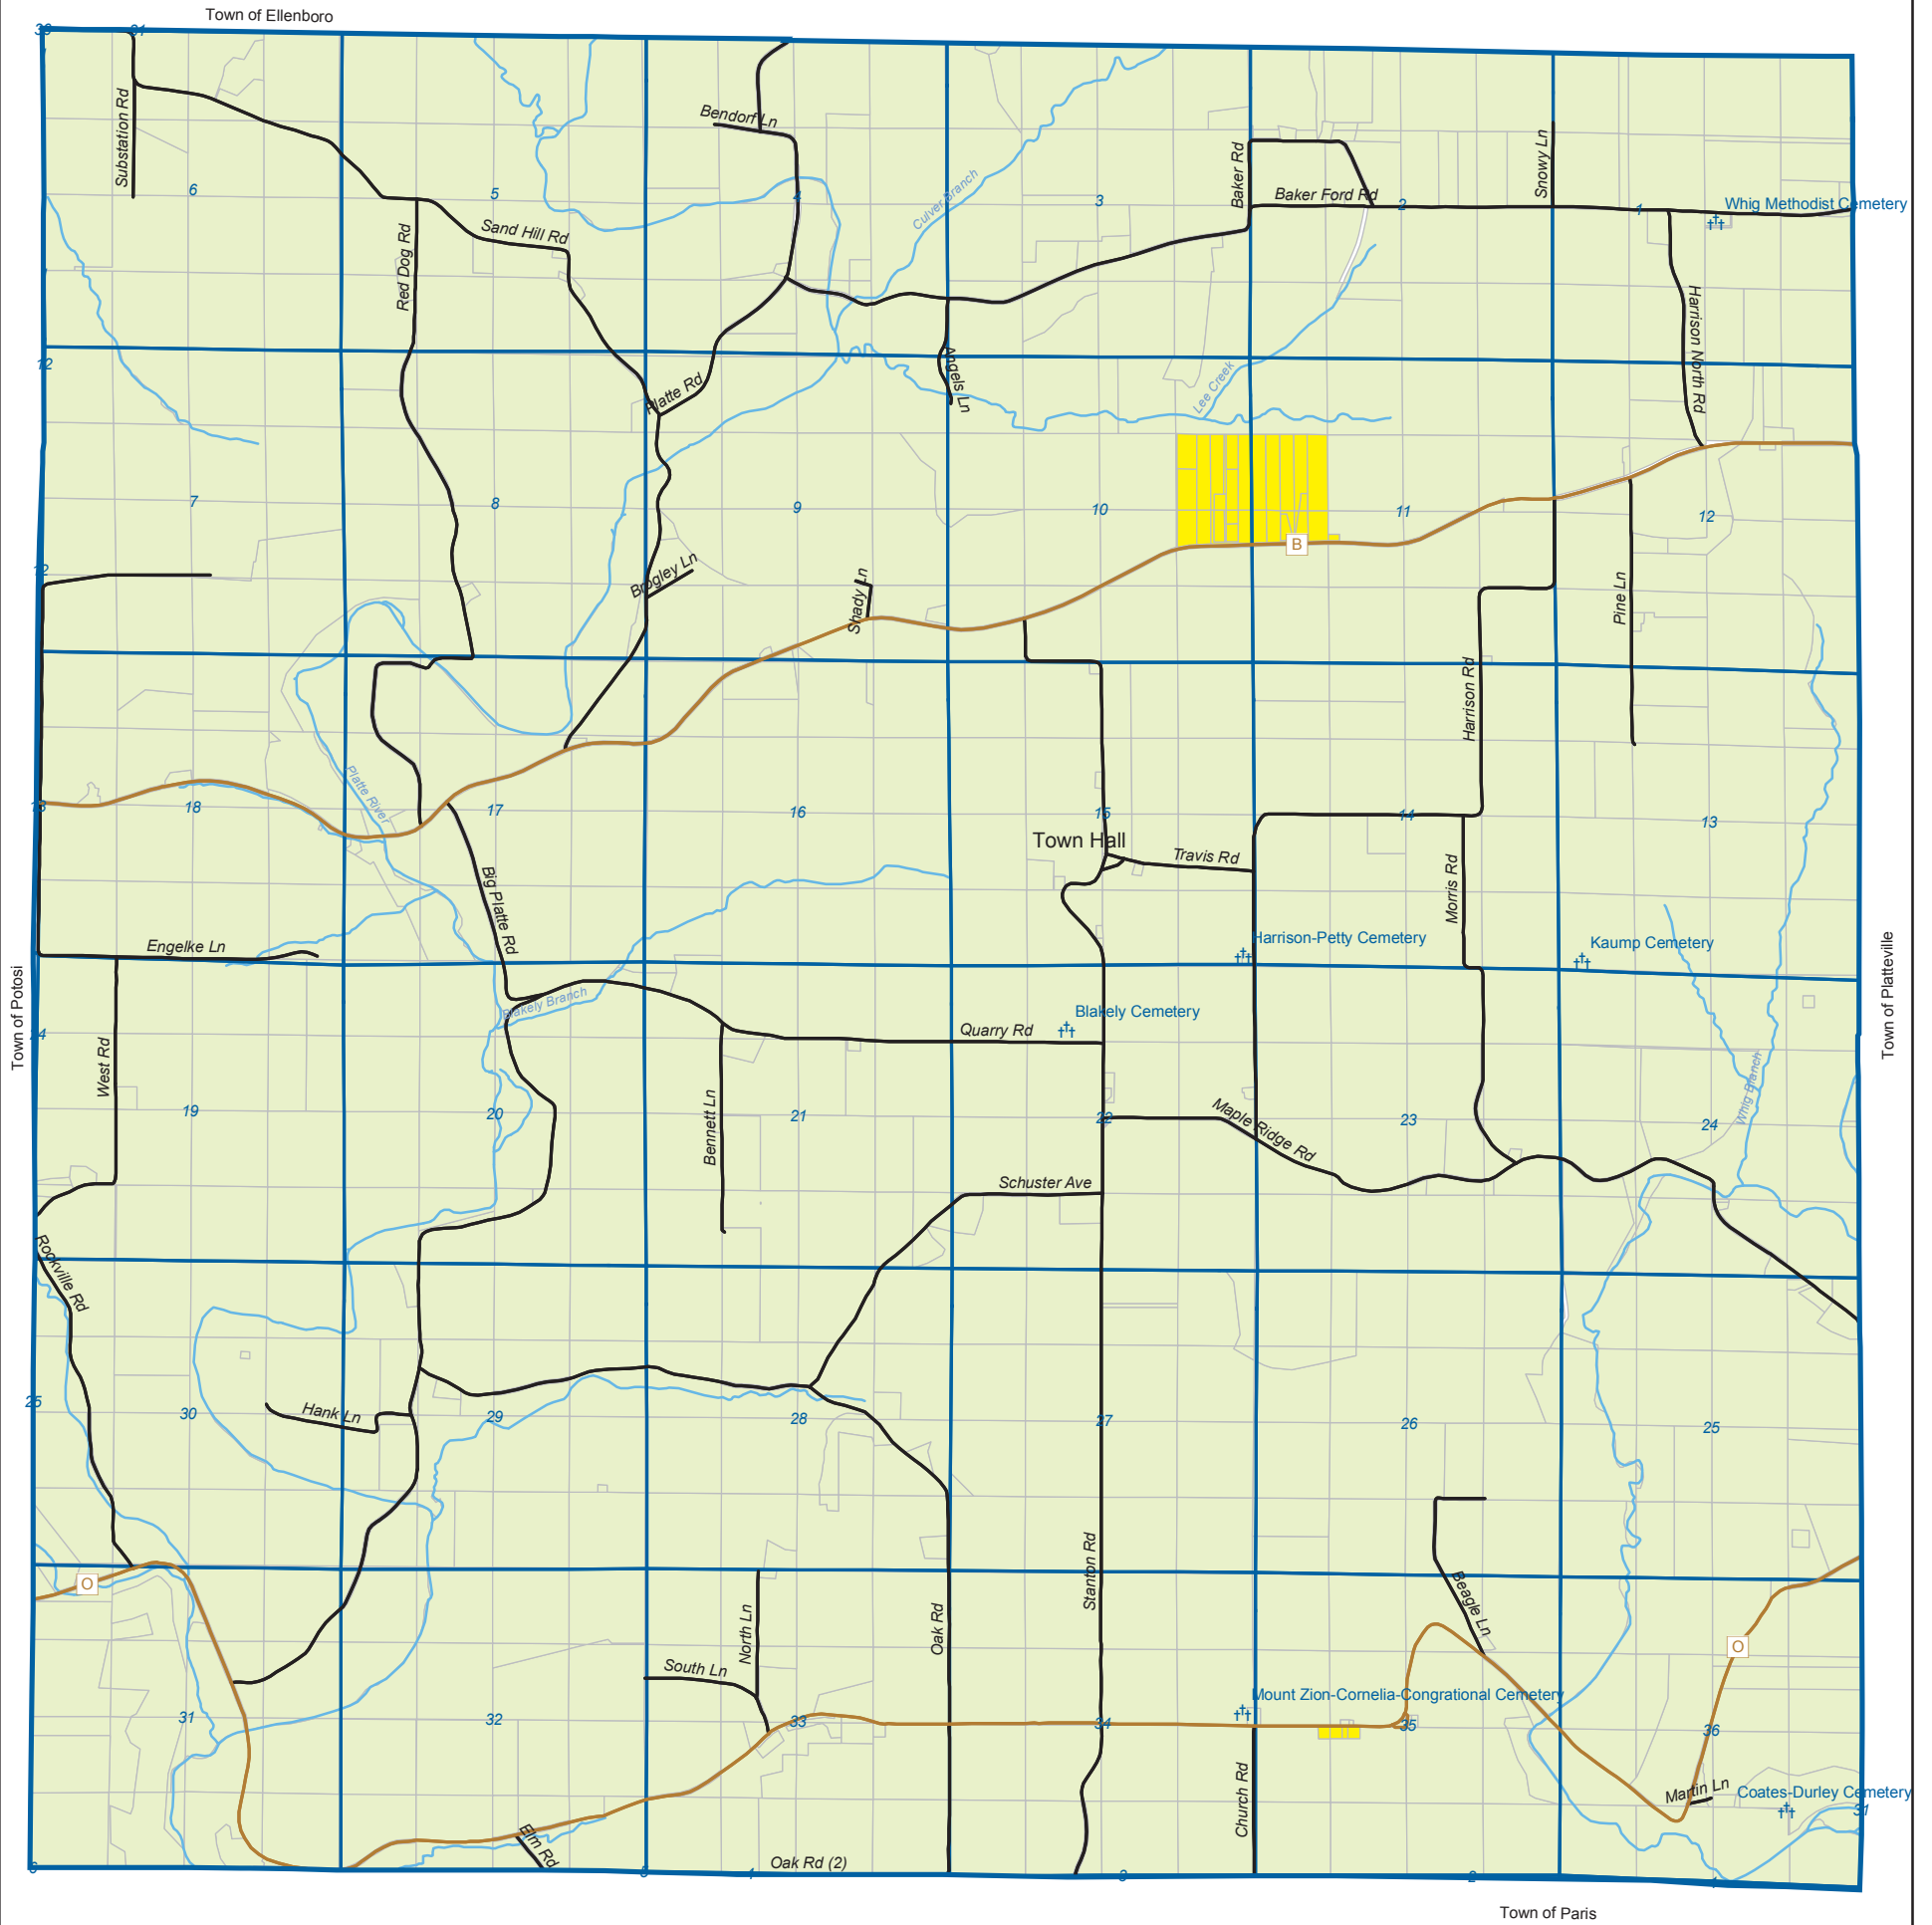

# MAP 8.1 EXISTING LAND USE

- TOWN OF HARRISON -

- GRANT COUNTY, WISCONSIN -

719 Pioneer Tower  
One University Plaza  
Platteville, WI 53818  
608-342-1214  
www.swwrpc.org

September 10, 2009  
Parcels: 2008

Legend	
	Municipal Boundary
	Sections
	Roads - County
	Roads - Local
	Streams
	Cemetery
Town of Harrison Parcels	
Existing Land Use	
	Agricultural District
	R-1 Residential District

This map is neither a legally recorded map nor a technical survey and is not intended to be one. SwwRPC is not responsible for any inaccuracies herein contained.