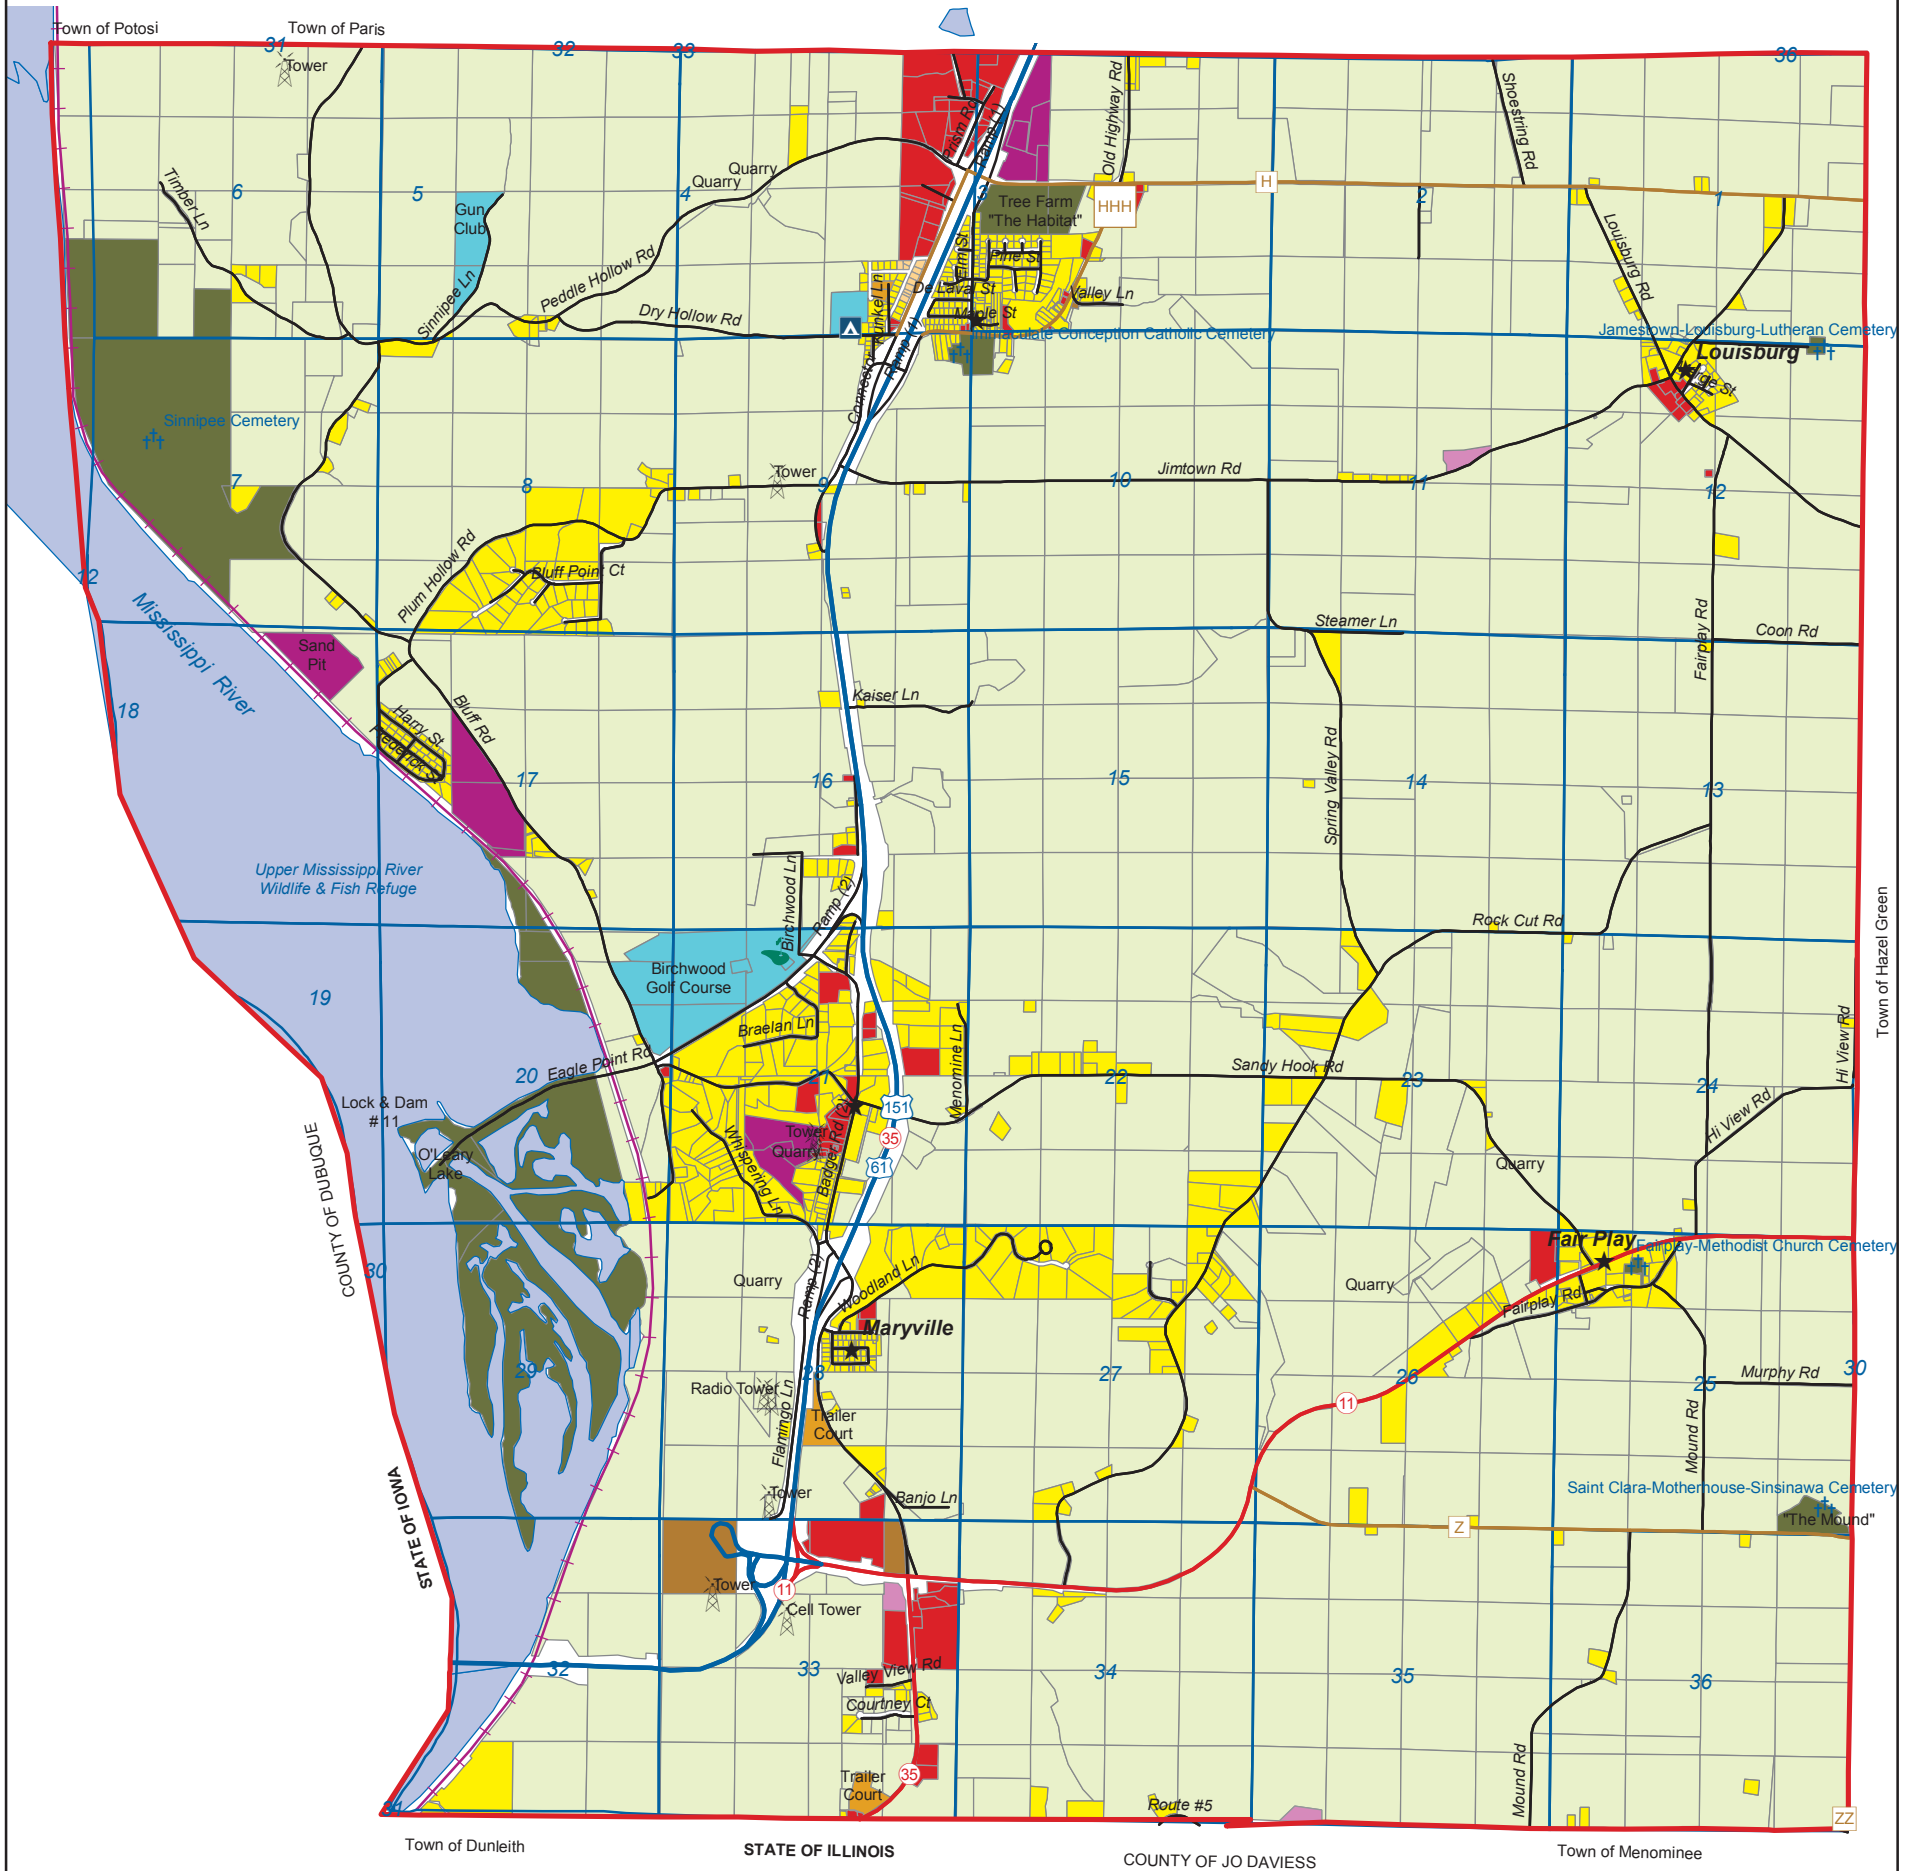

# MAP 8.1 EXISTING LAND USE

- TOWN OF JAMESTOWN -

- GRANT COUNTY, WISCONSIN -

**Legend**

Municipal Boundary	Agricultural
Sections	Commercial
Unincorporated Villages	Conservancy
Roads - Federal	Industrial - Heavy
Roads - State	Industrial - Light
Roads - County	Municipal
Roads - Local/Drives	Quarry/Sand Pit
Camp Ground	Recreational
Cemetery	Residential - Multi-Family
Golf Course	Residential - Single Family
Railroad	Residential - Two-Family
Radio/Telecom Tower	Vacant or Questionable
Upper Miss. R. Wildlife & Fish Refuge	

719 Pioneer Tower  
One University Plaza  
Platteville, WI 53818  
608-342-1214  
www.swwrpc.org  
July 20, 2009

Parcels: Grant Co. 2008

This map is neither a legally recorded map nor a technical survey and is not intended to be one. SWWRPC is not responsible for any inaccuracies herein contained.