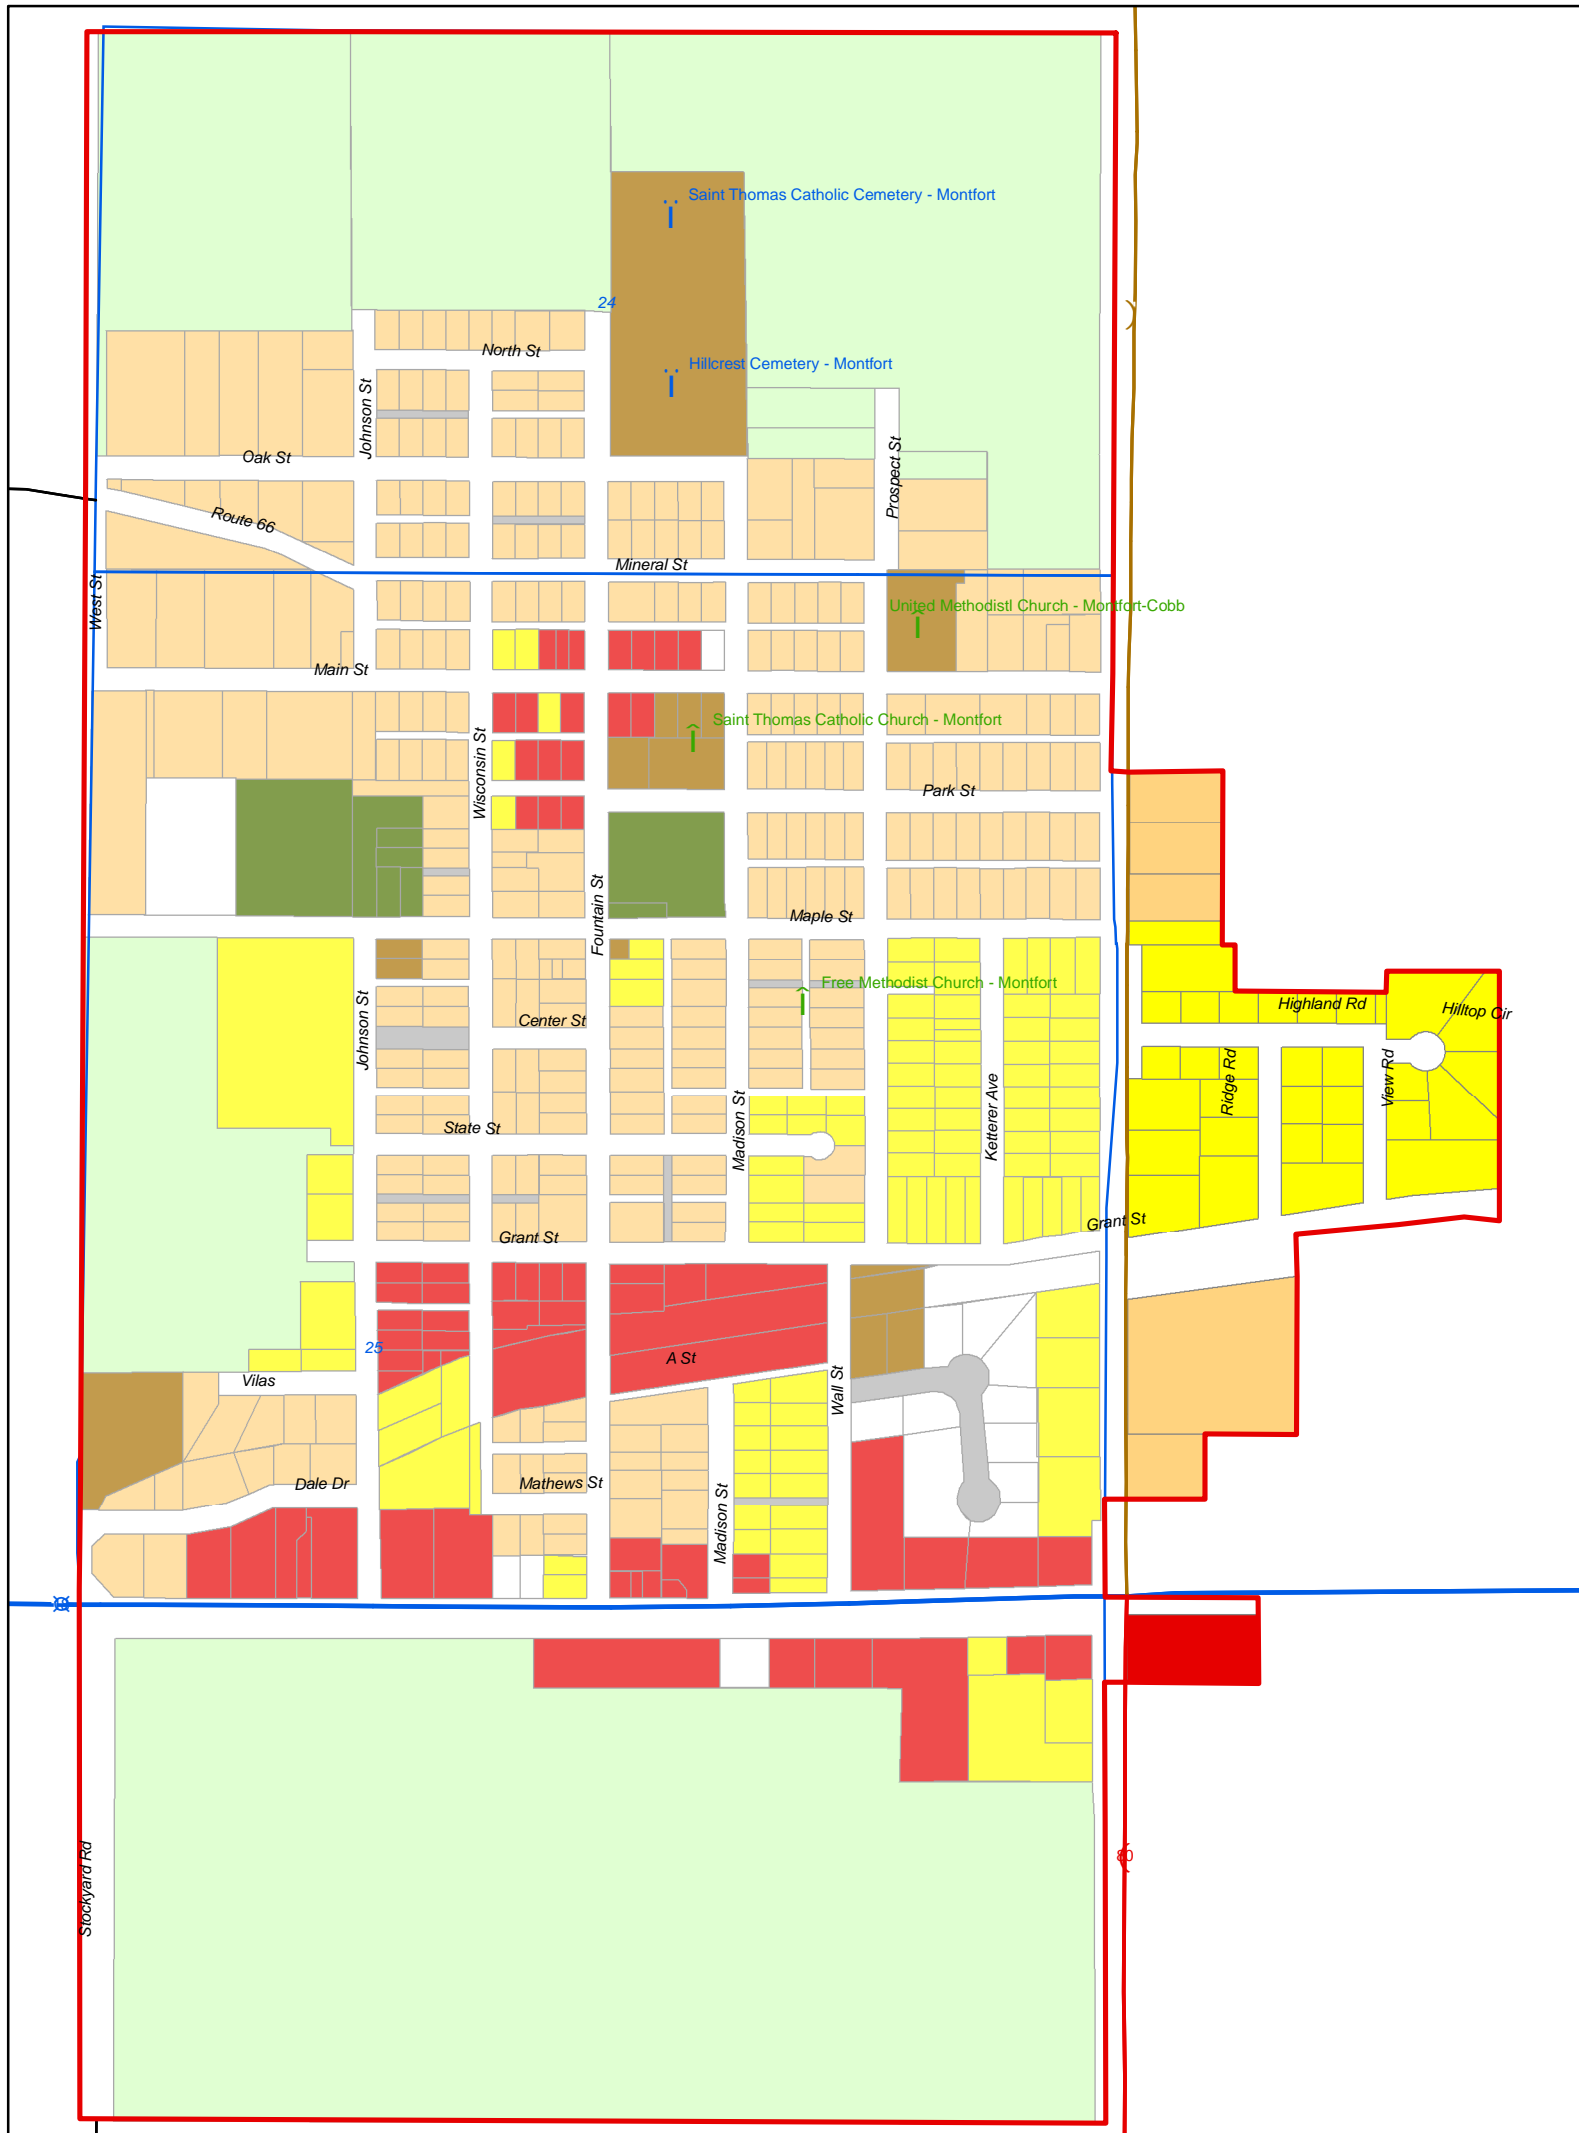

8.1 EXISTING LAND USE

- VILLAGE OF MONTFORT -

- GRANT AND IOWA COUNTIES, WISCONSIN -

Legend

- Village Boundary
- Sections
- Roads - Federal
- Roads - County
- Roads - Local/Drives/Streets
- ⋮ Cemetery
- ↑ Church

Village of Montfort Parcels

Existing Land Use

- Single Family Residential
- Two-Family Residential
- Commercial
- Civic/Municipal
- Park/Recreational
- Vacant
- Agricultural
- Closed/Unopened Alley/Street