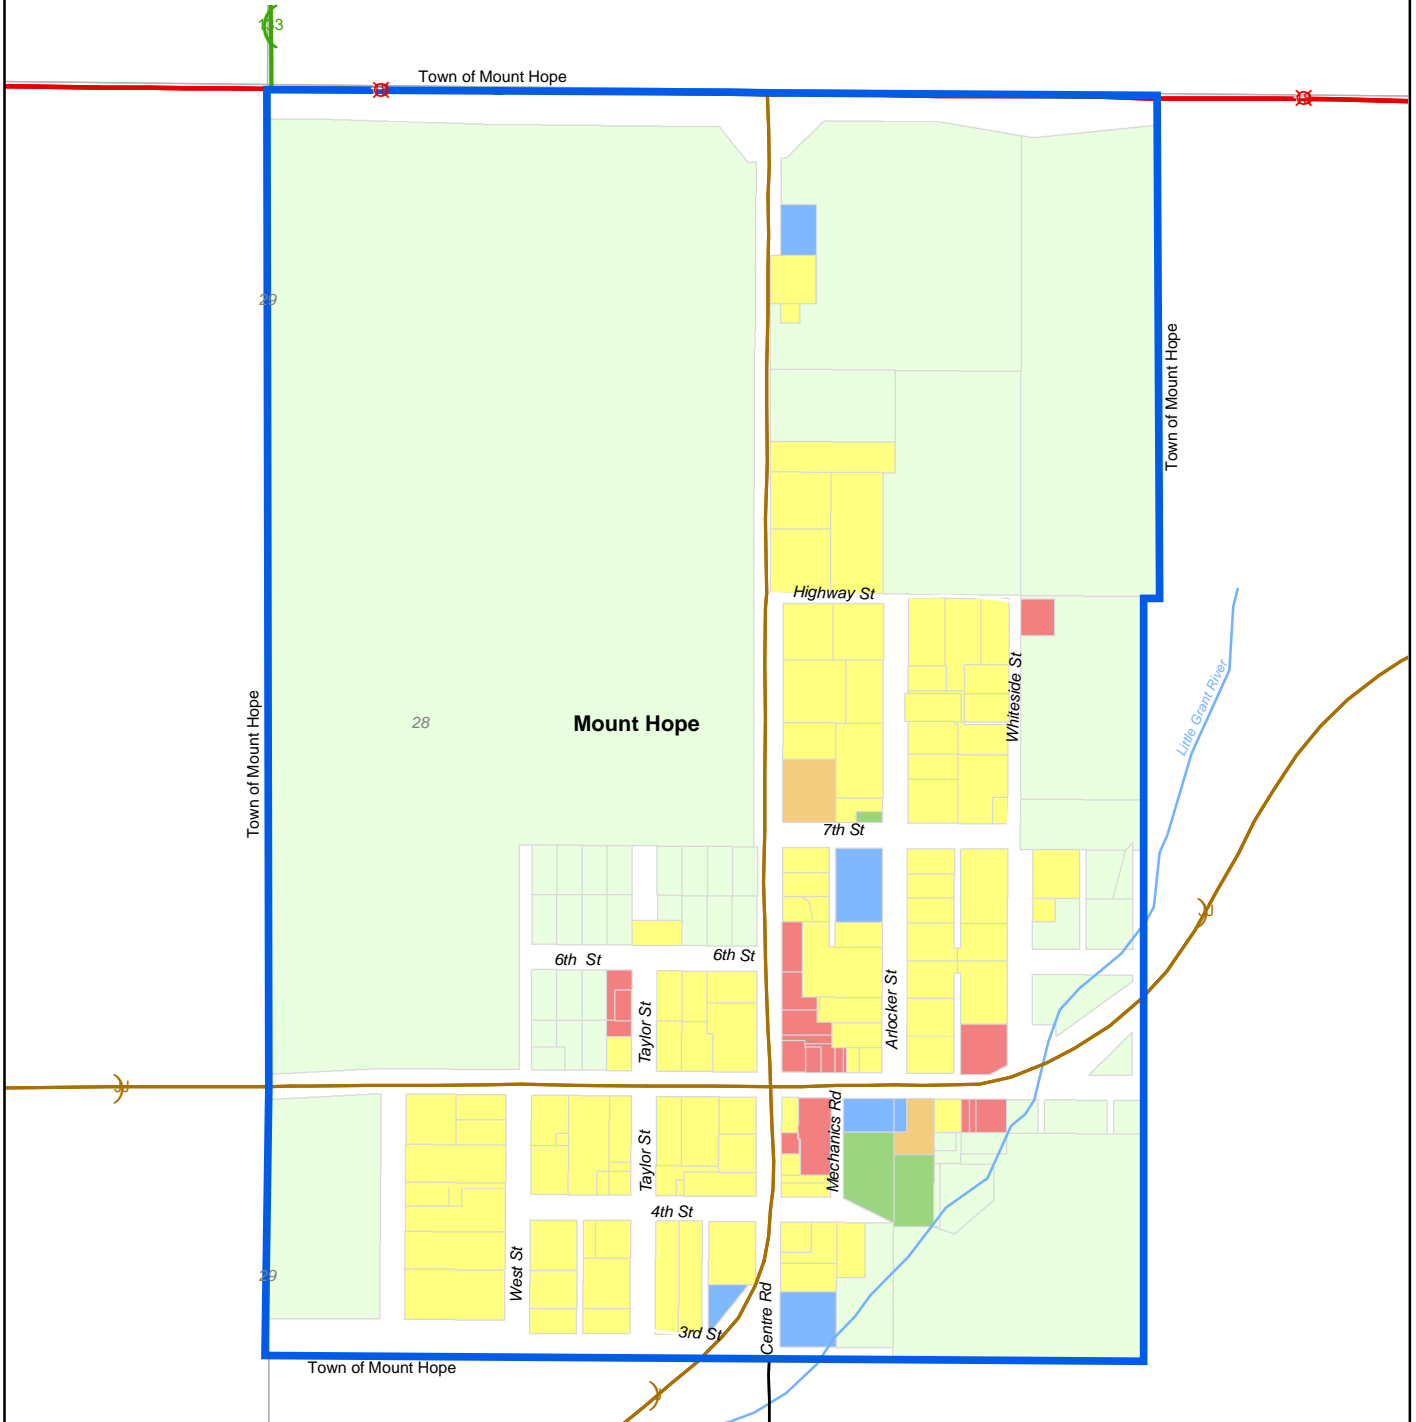

MAP 8.1 EXISTING LAND USE

- VILLAGE OF MOUNT HOPE -

- GRANT COUNTY, WISCONSIN -

719 Pioneer Tower
One University Plaza
Platteville, WI 53818
608-342-1214
www.swwrpc.org

November 14, 2008
Parcels: 2008

Legend	
	Municipal Boundary
	Sections
	Roads - Federal
	Roads - State
	Roads - County
	Streams
	Residential
	Multi-Family Residential
	Commercial
	Public Service
	Conservancy
	Agricultural

This map is neither a legally recorded map nor a technical survey and is not intended to be one. SWWRPC is not responsible for any inaccuracies herein contained.