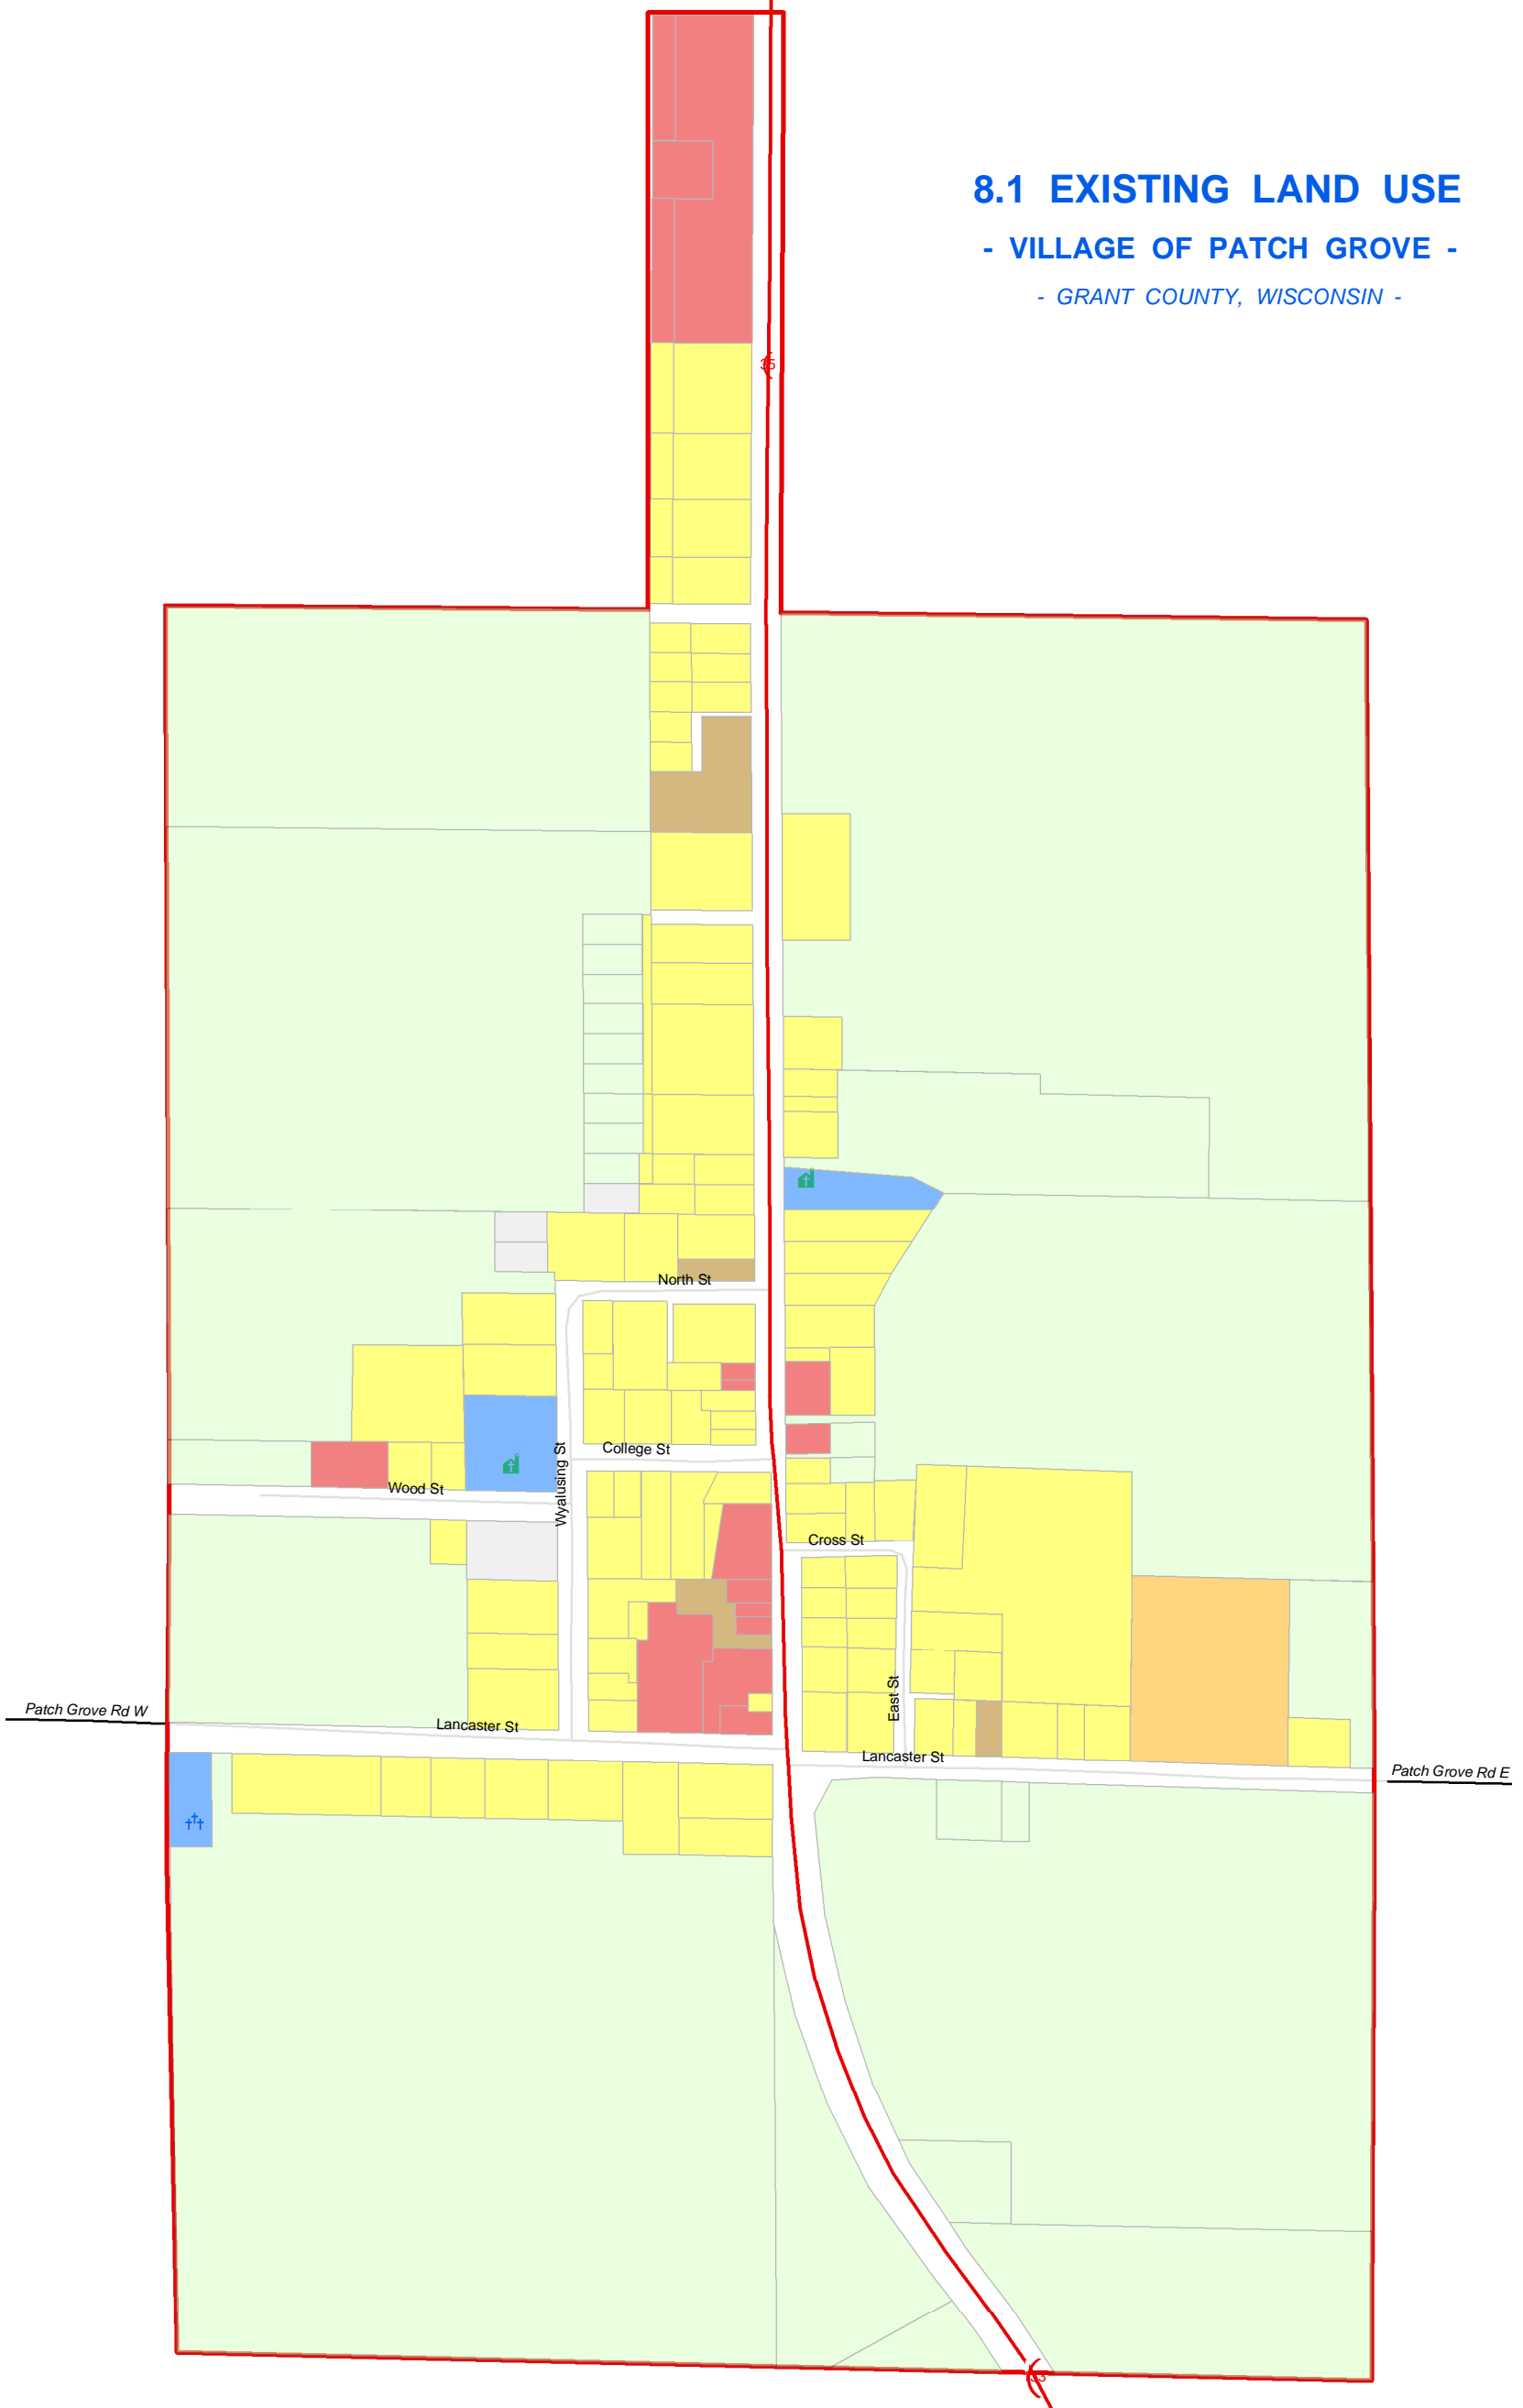

8.1 EXISTING LAND USE

- VILLAGE OF PATCH GROVE -

- GRANT COUNTY, WISCONSIN -

719 Pioneer Tower
One University Plaza
Platteville, WI 53818
608-342-1214
www.swwrpc.org

April 9, 2009

Parcels: Grant Co. 2008

Legend	
	Municipal Boundary
	Roads - Federal
	Roads - State
	Roads - Local/Streets
	Cemetery
Existing Land Use	
	Agricultural
	Civic
	Commercial
	Government/Utility
	Residential
	Trailer Park
	Vacant

Parcels of Patch Grove Village

1 inch = 0.1 miles

This map is neither a legally recorded map nor a technical survey and is not intended to be one. SWWRPC is not responsible for any inaccuracies herein contained.