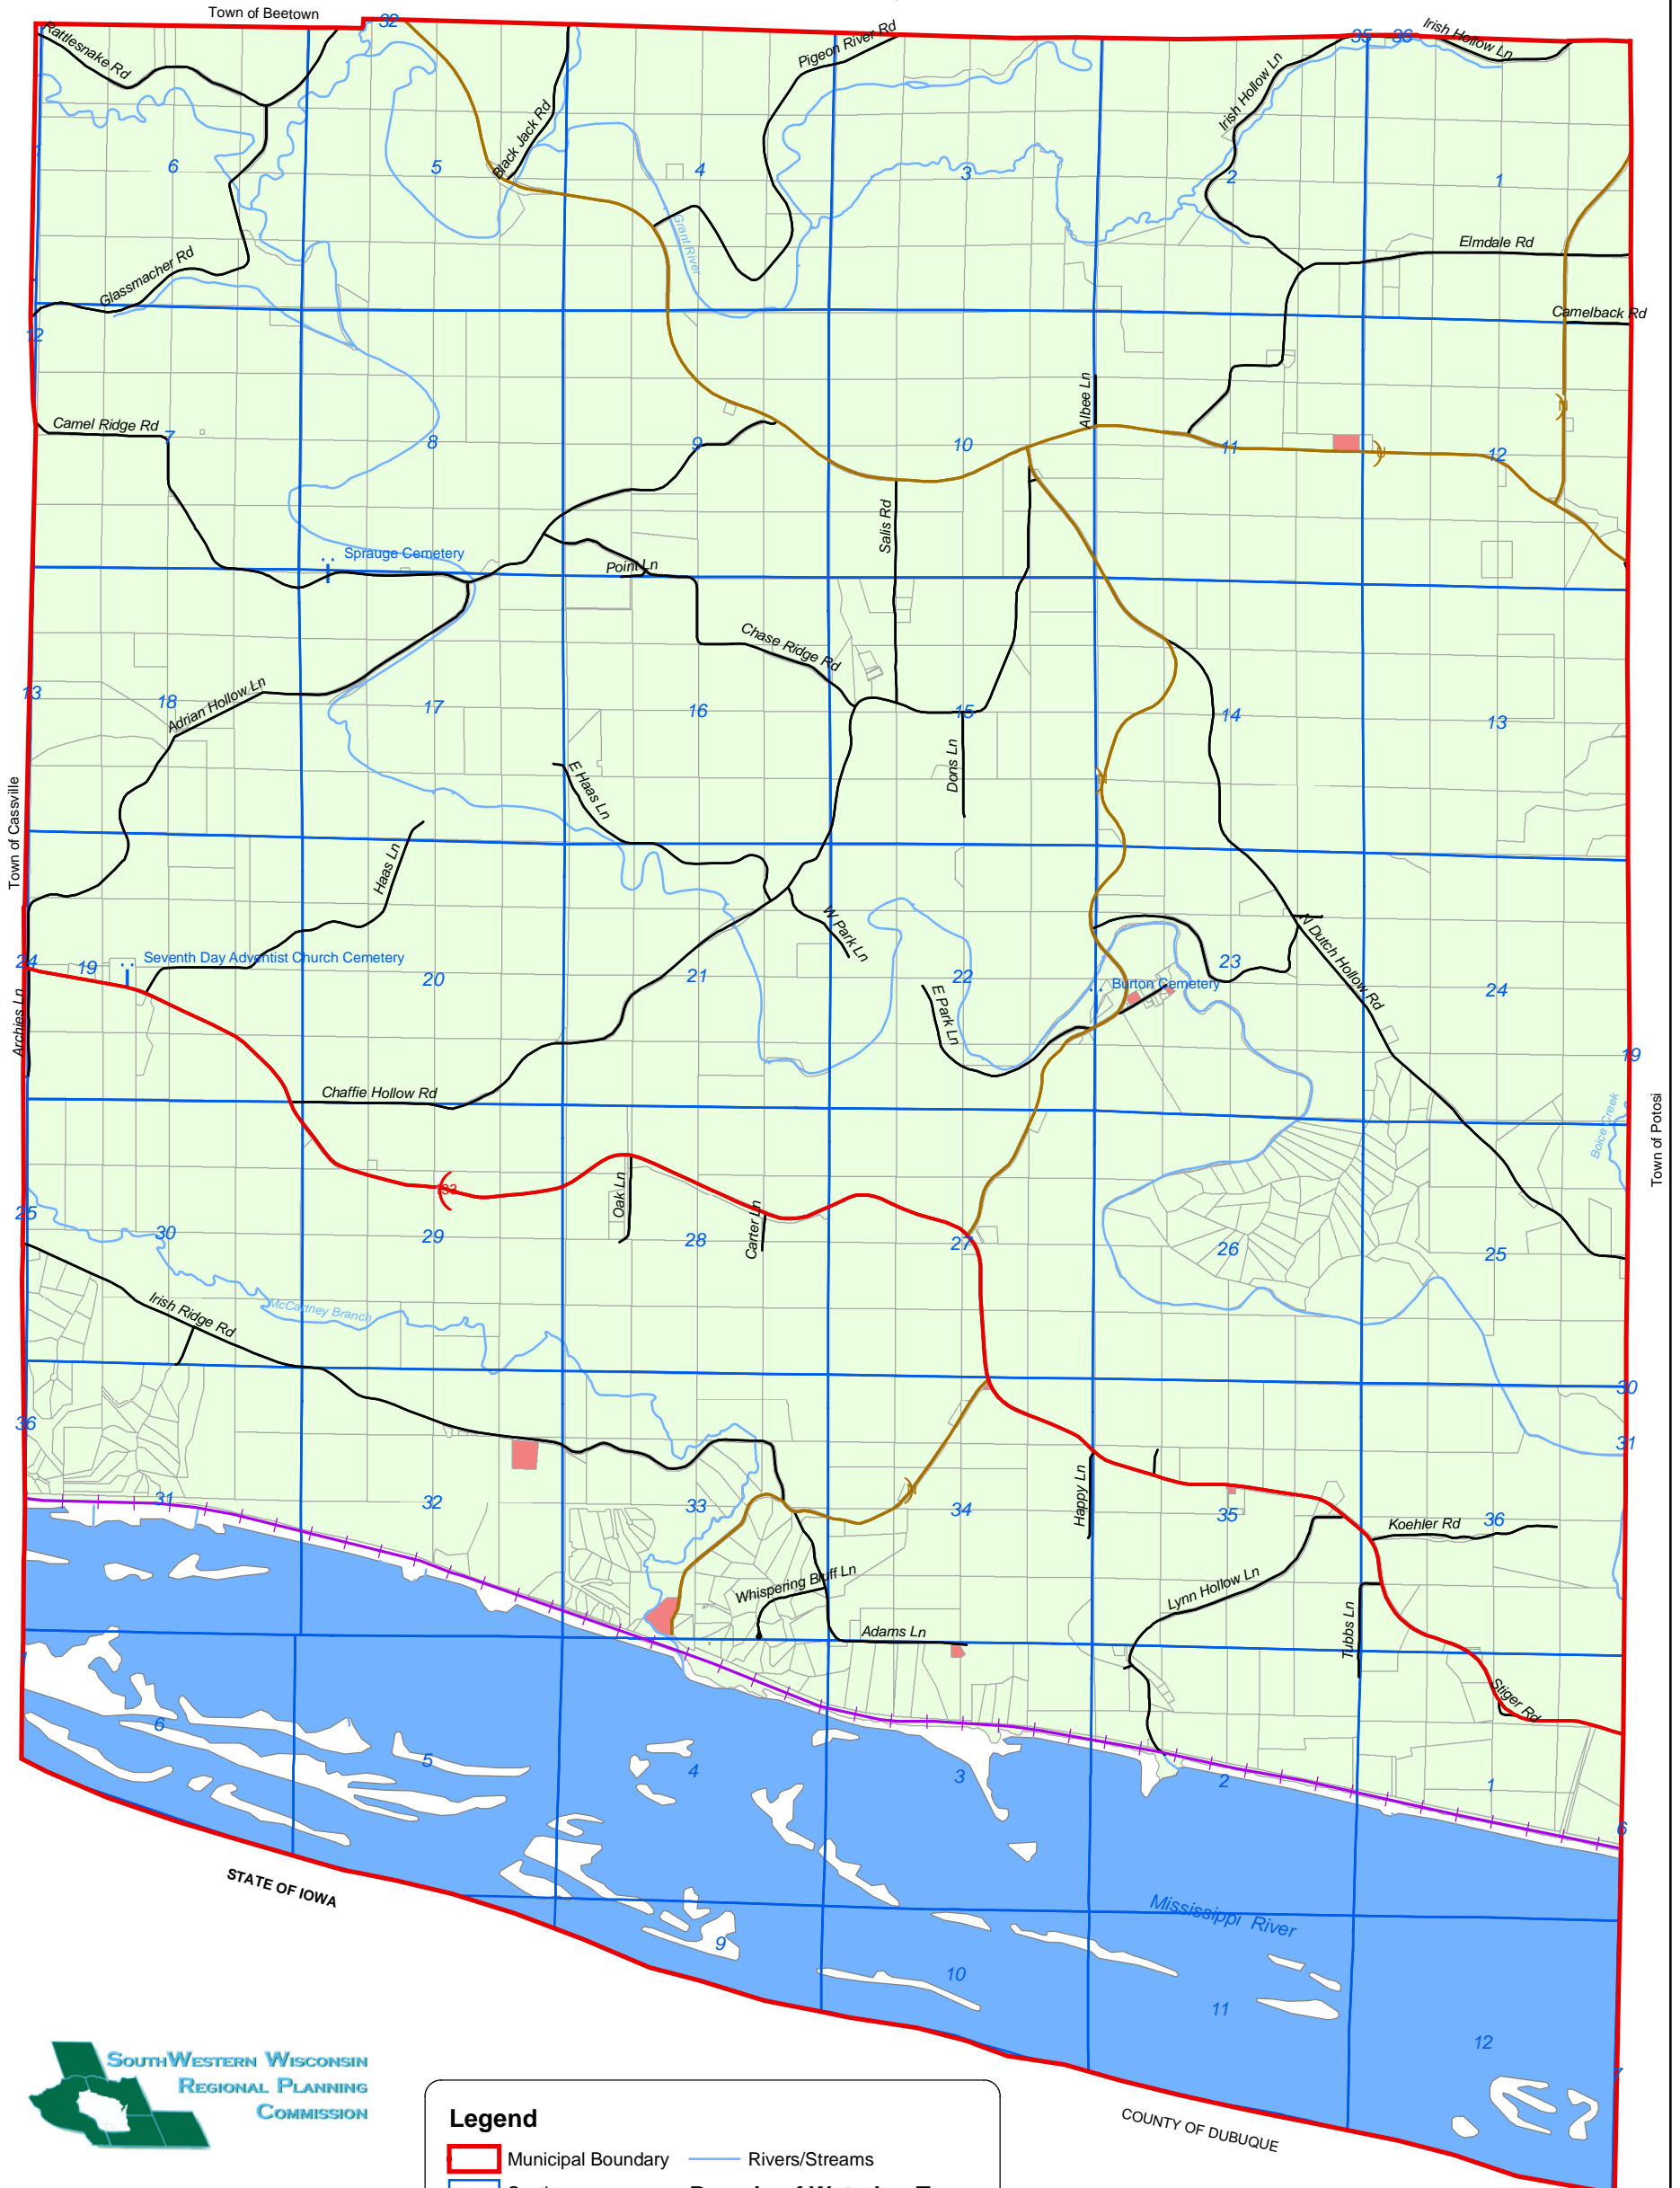

MAP 8.1 EXISTING LAND USE

- TOWN OF WATERLOO -
- GRANT COUNTY, WISCONSIN -

719 Pioneer Tower
One University Plaza
Platteville, WI 53818
608-342-1214
www.swwrpc.org

February 6, 2009

S:\WGroups\SWWRPC\GIS\GrantCounty\Townsvill\Cities\
WaterlooTown\Projects\8-1ExistingLandUse08_WaterlooTown-11x17

Legend

Municipal Boundary	Rivers/Streams
Sections	Parcels of Waterloo Town
Roads - State	Existing Land Use
Roads - County	Agricultural
Roads - Local/Drives	Commercial
Railroad	
Cemetery	

This map is neither a legally recorded map nor a technical survey and is not intended to be one. SWWRPC is not responsible for any inaccuracies herein contained.