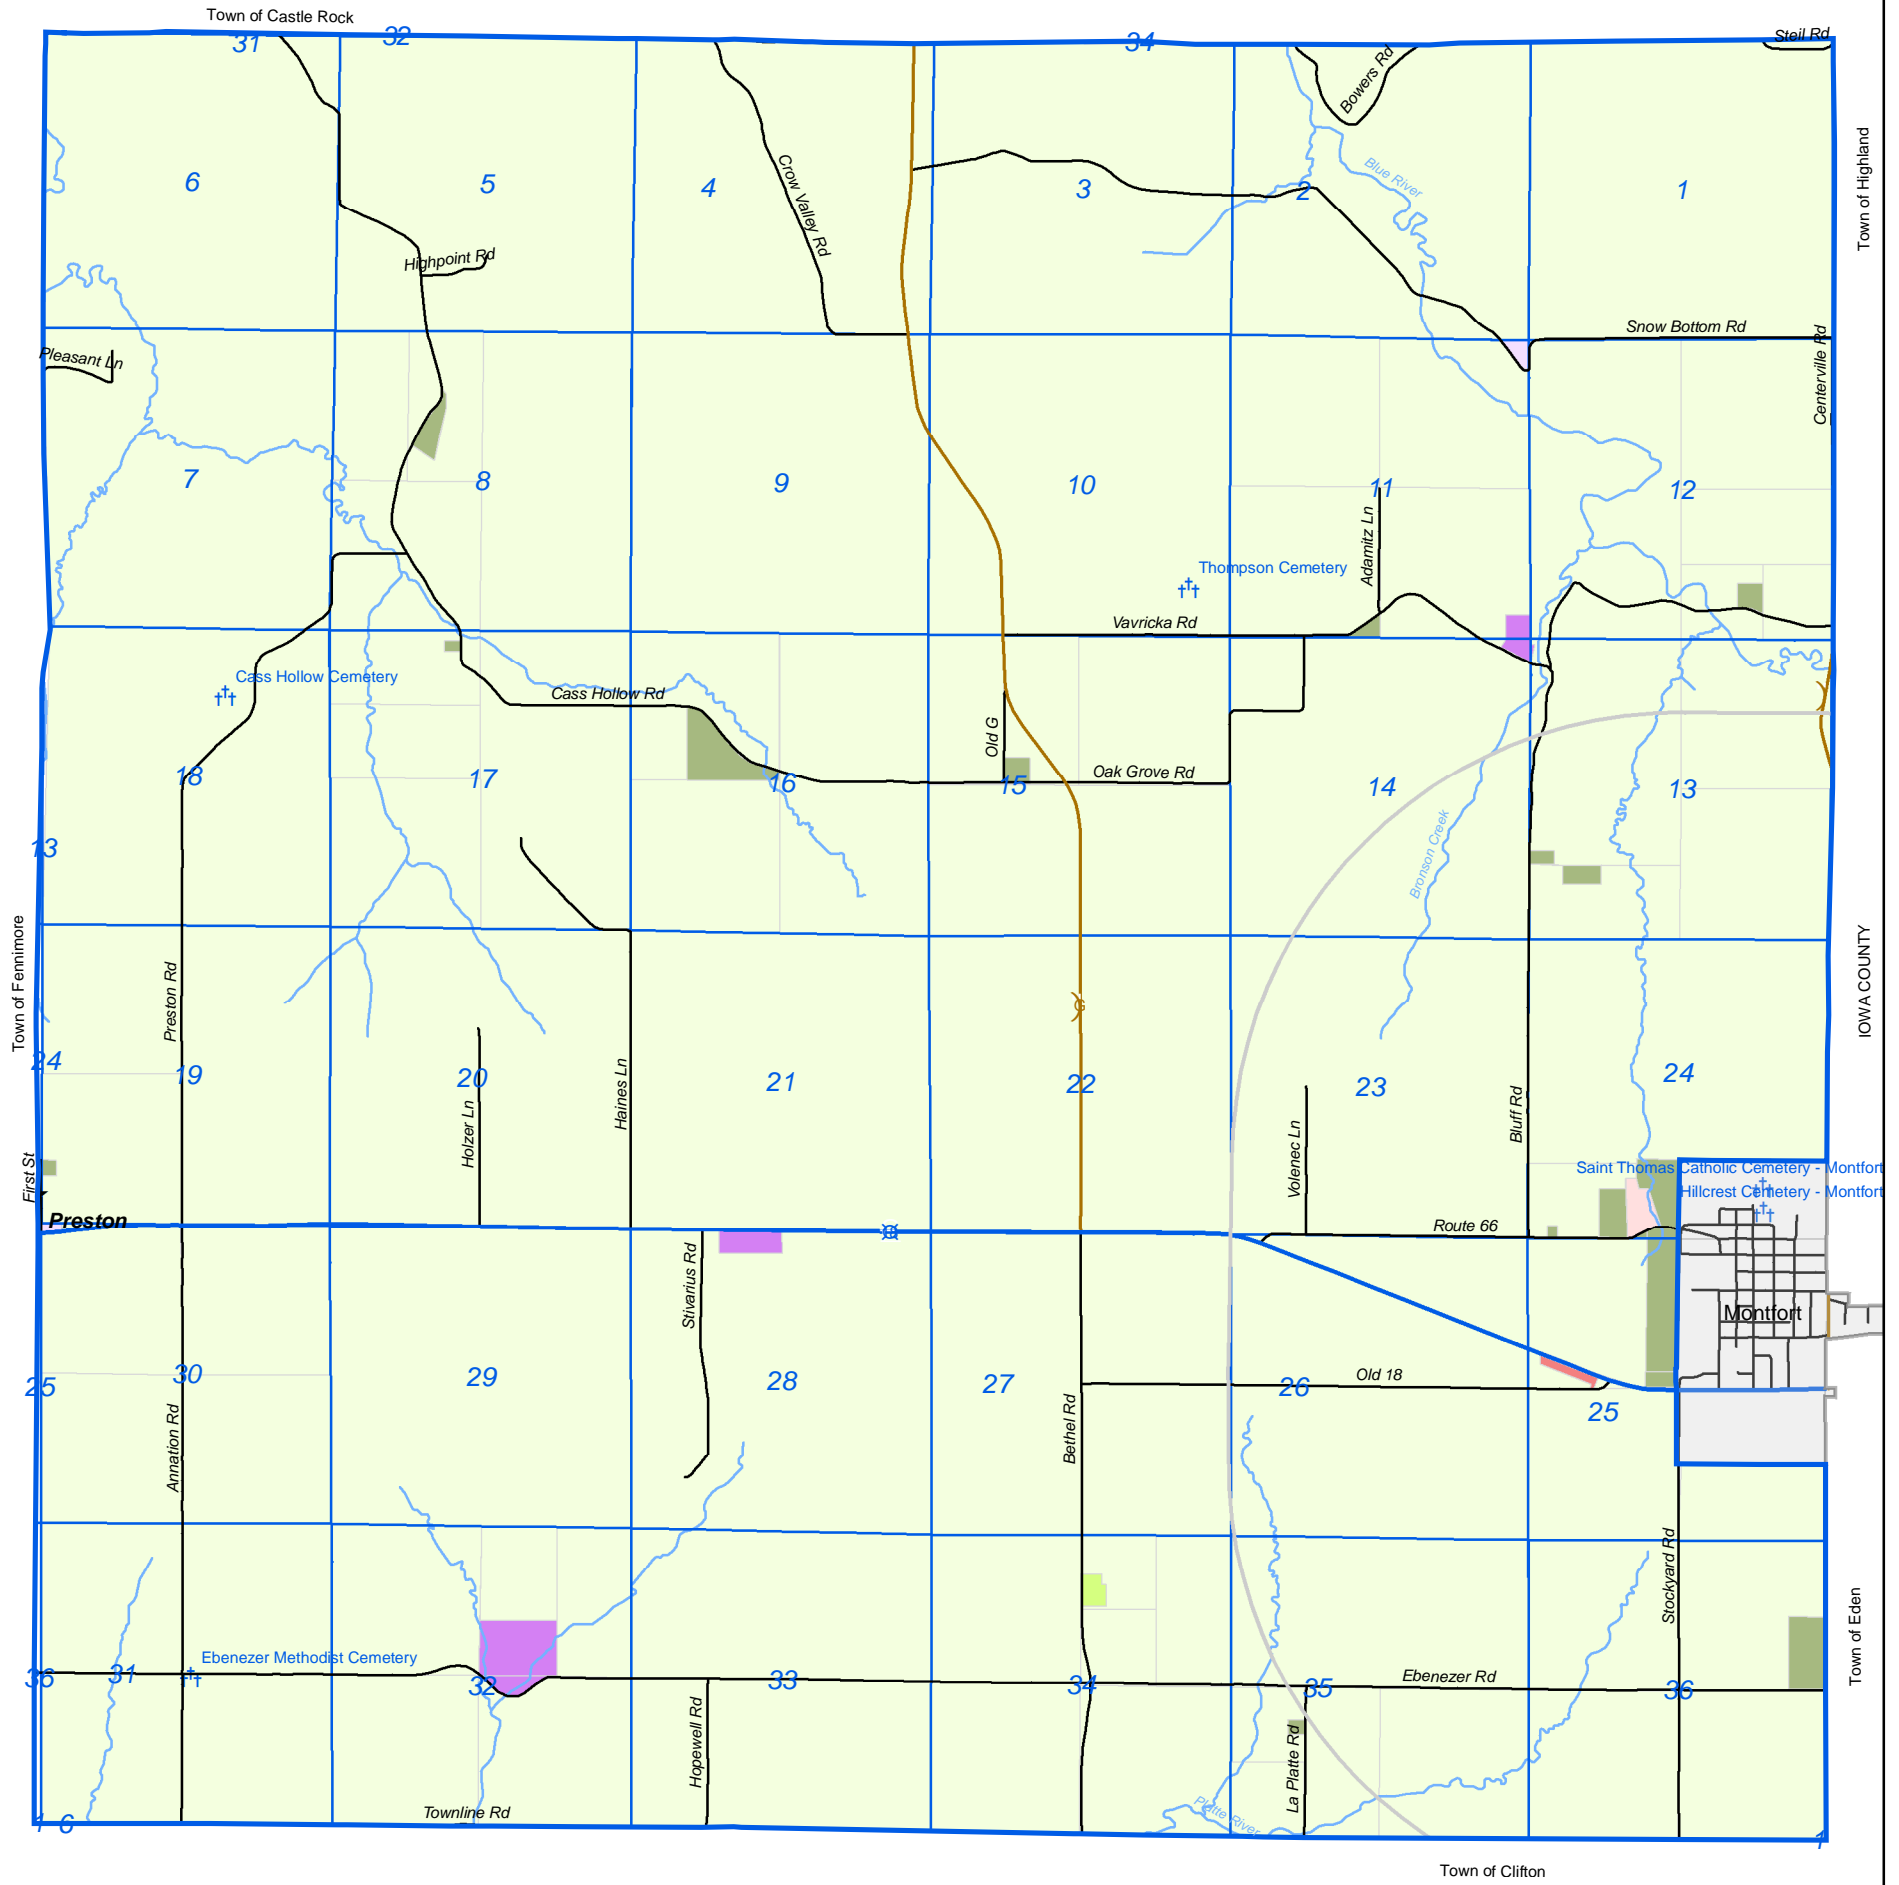

MAP 8.1 EXISTING LAND USE

- TOWN OF WINGVILLE -

- GRANT COUNTY, WISCONSIN -

Legend

- Municipal Boundary
- Sections
- 1.5 Mile Buffer
- Unincorporated Villages
- Roads - Federal
- Roads - State
- Roads - County
- Roads - Local Drives/Streets
- Cemetery
- Streams

Parcels of Wingville Town Existing Land Use

- E-A Exclusive Agriculture District
- A-1 Agricultural District
- A-2 Agricultural District
- C-1 Commercial District
- C-2 Commercial District
- M-1 Industrial District
- M-2 Industrial District

This map is neither a legally recorded map nor a technical survey and is not intended to be one. SWWRPC is not responsible for any inaccuracies herein contained.

719 Pioneer Tower
One University Plaza
Platteville, WI 53818
608-342-1214
www.swwrpc.org