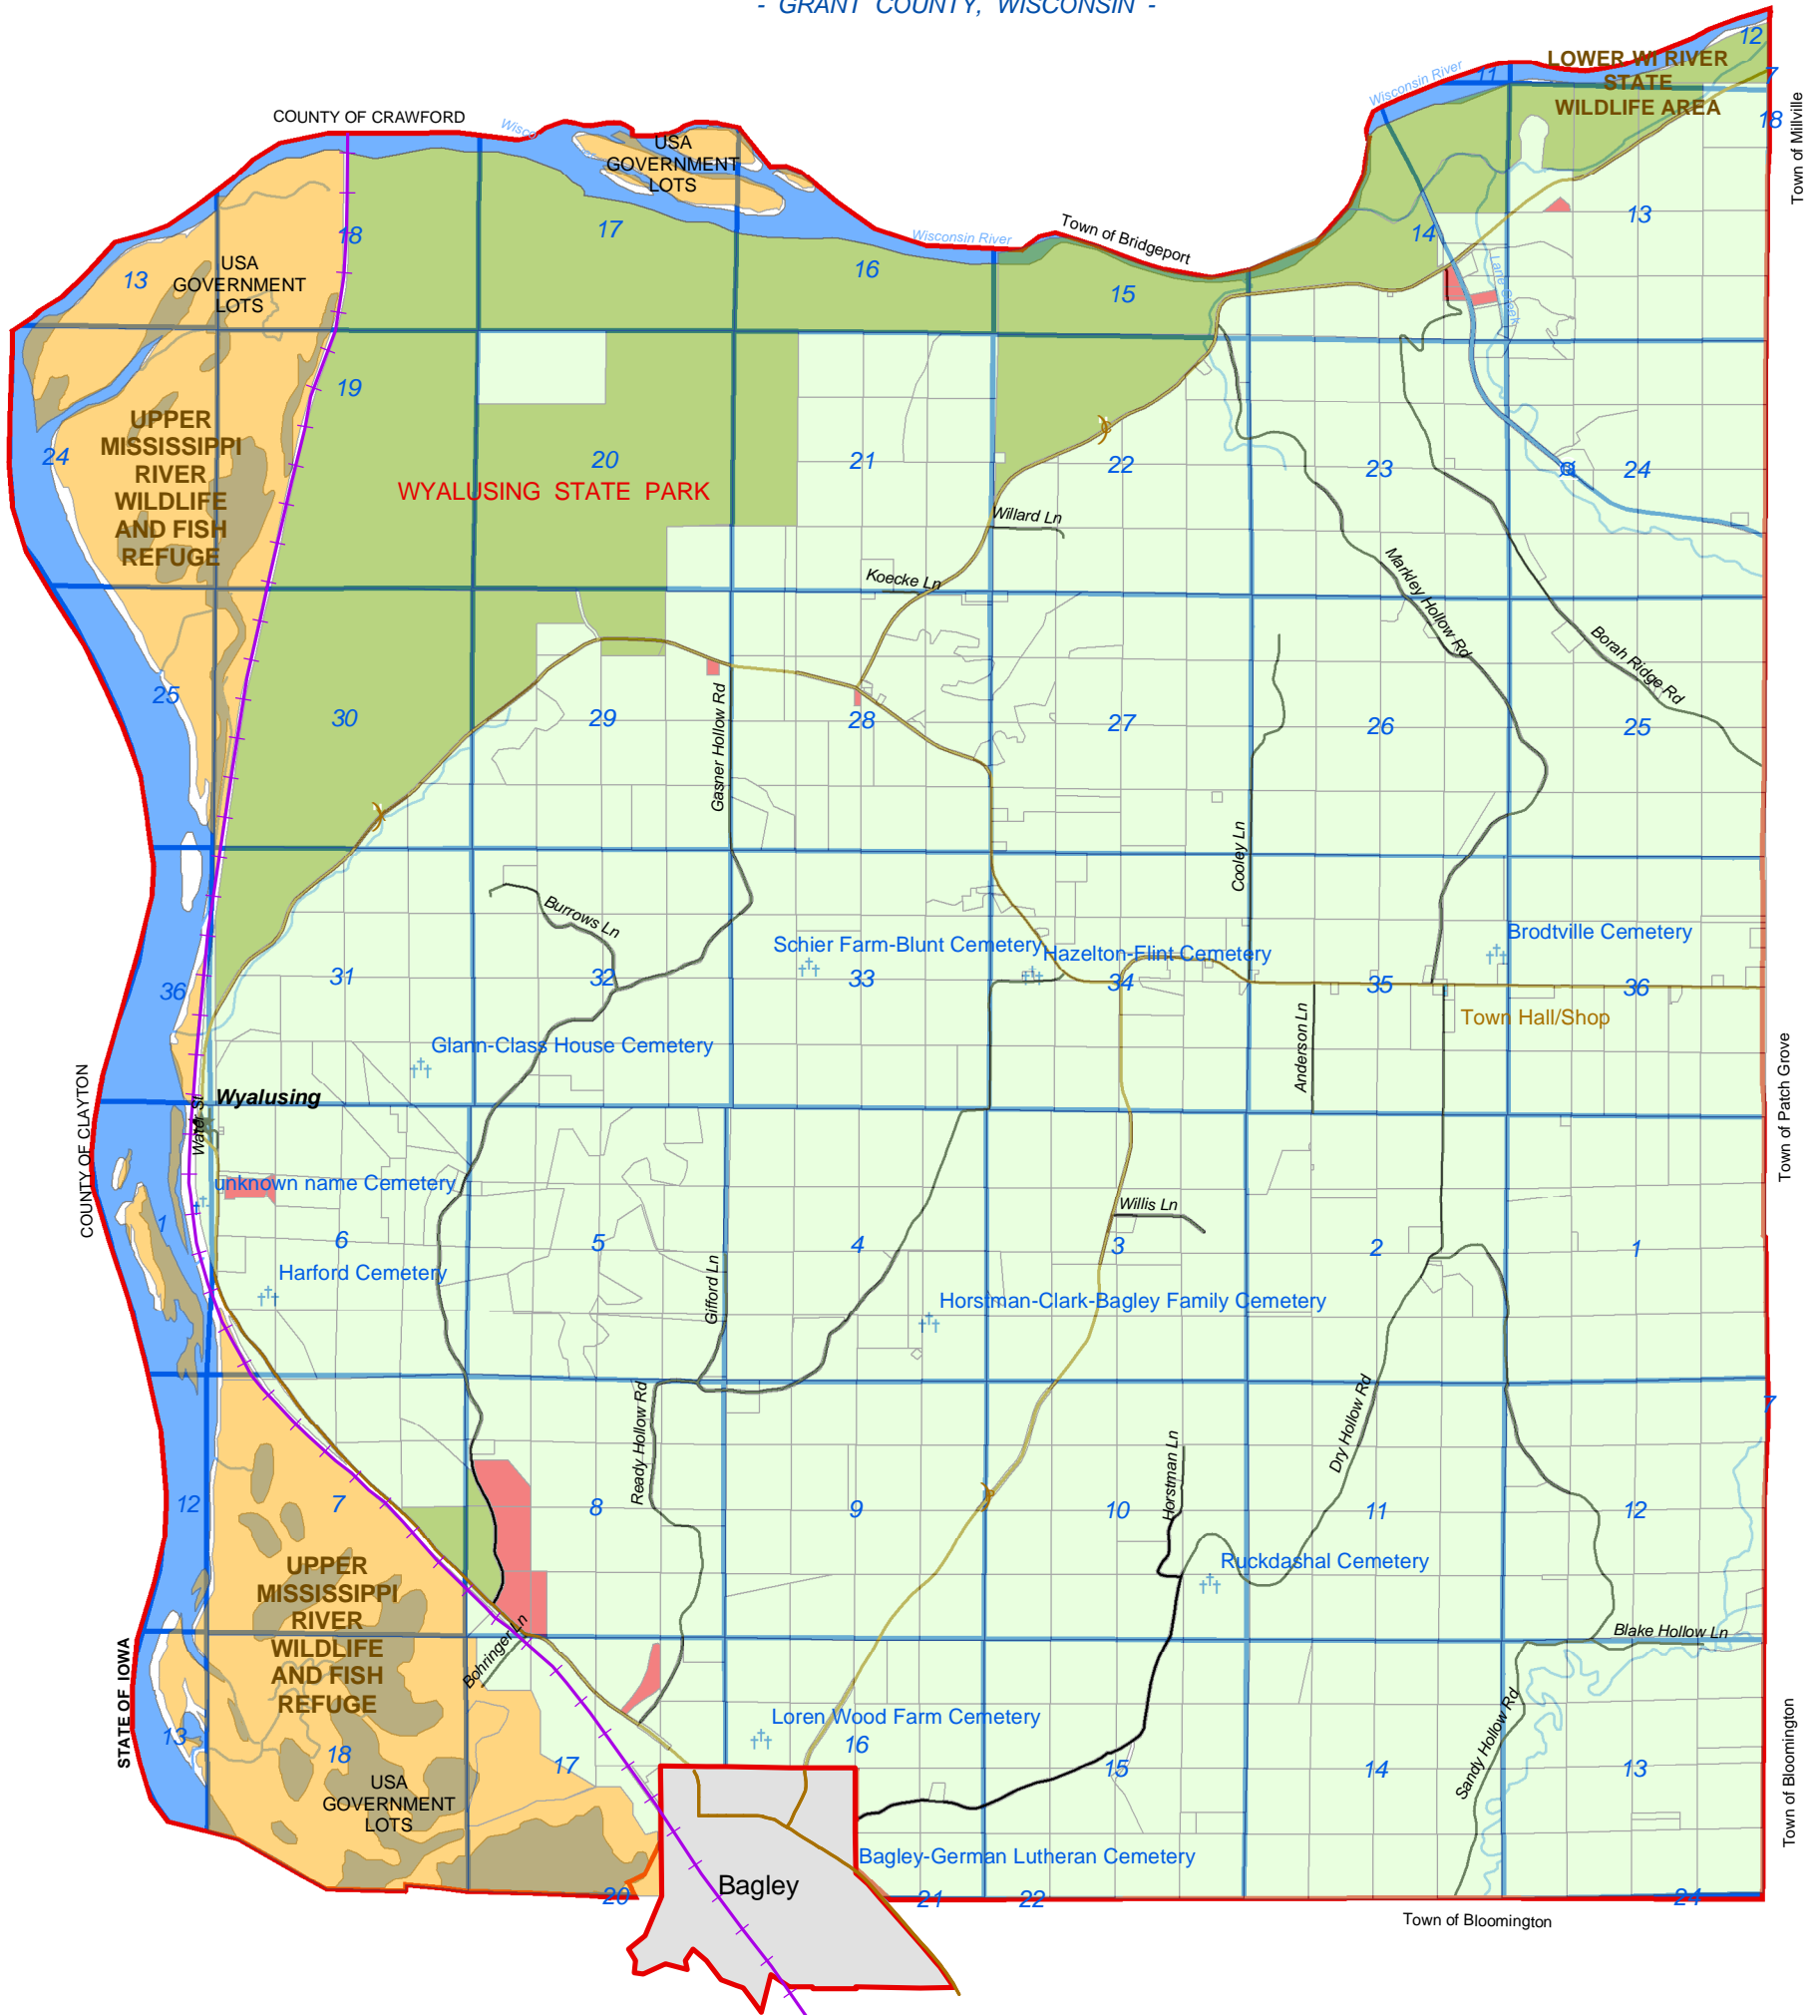

MAP 8.1 EXISTING LAND USE

- TOWN OF WYALUSING -
- GRANT COUNTY, WISCONSIN -

Legend

- Municipal Boundary
- Village of Bagley
- Sections
- ^ Unincorporated Villages
- Roads - Federal
- Roads - County
- Roads - Local/Drives
- Railroad
- Streams
- + Cemetery

Parcels of Wyalusing Town

Existing Land Use

- Agricultural
- Commercial
- Town Shop/Hall
- USA - Government Lots
- WI - DNR

719 Pioneer Tower
One University Plaza
Platteville, WI 53818
608-342-1214
www.swwrpc.org

February 12, 2009
Parcels: Grant Co. 2008