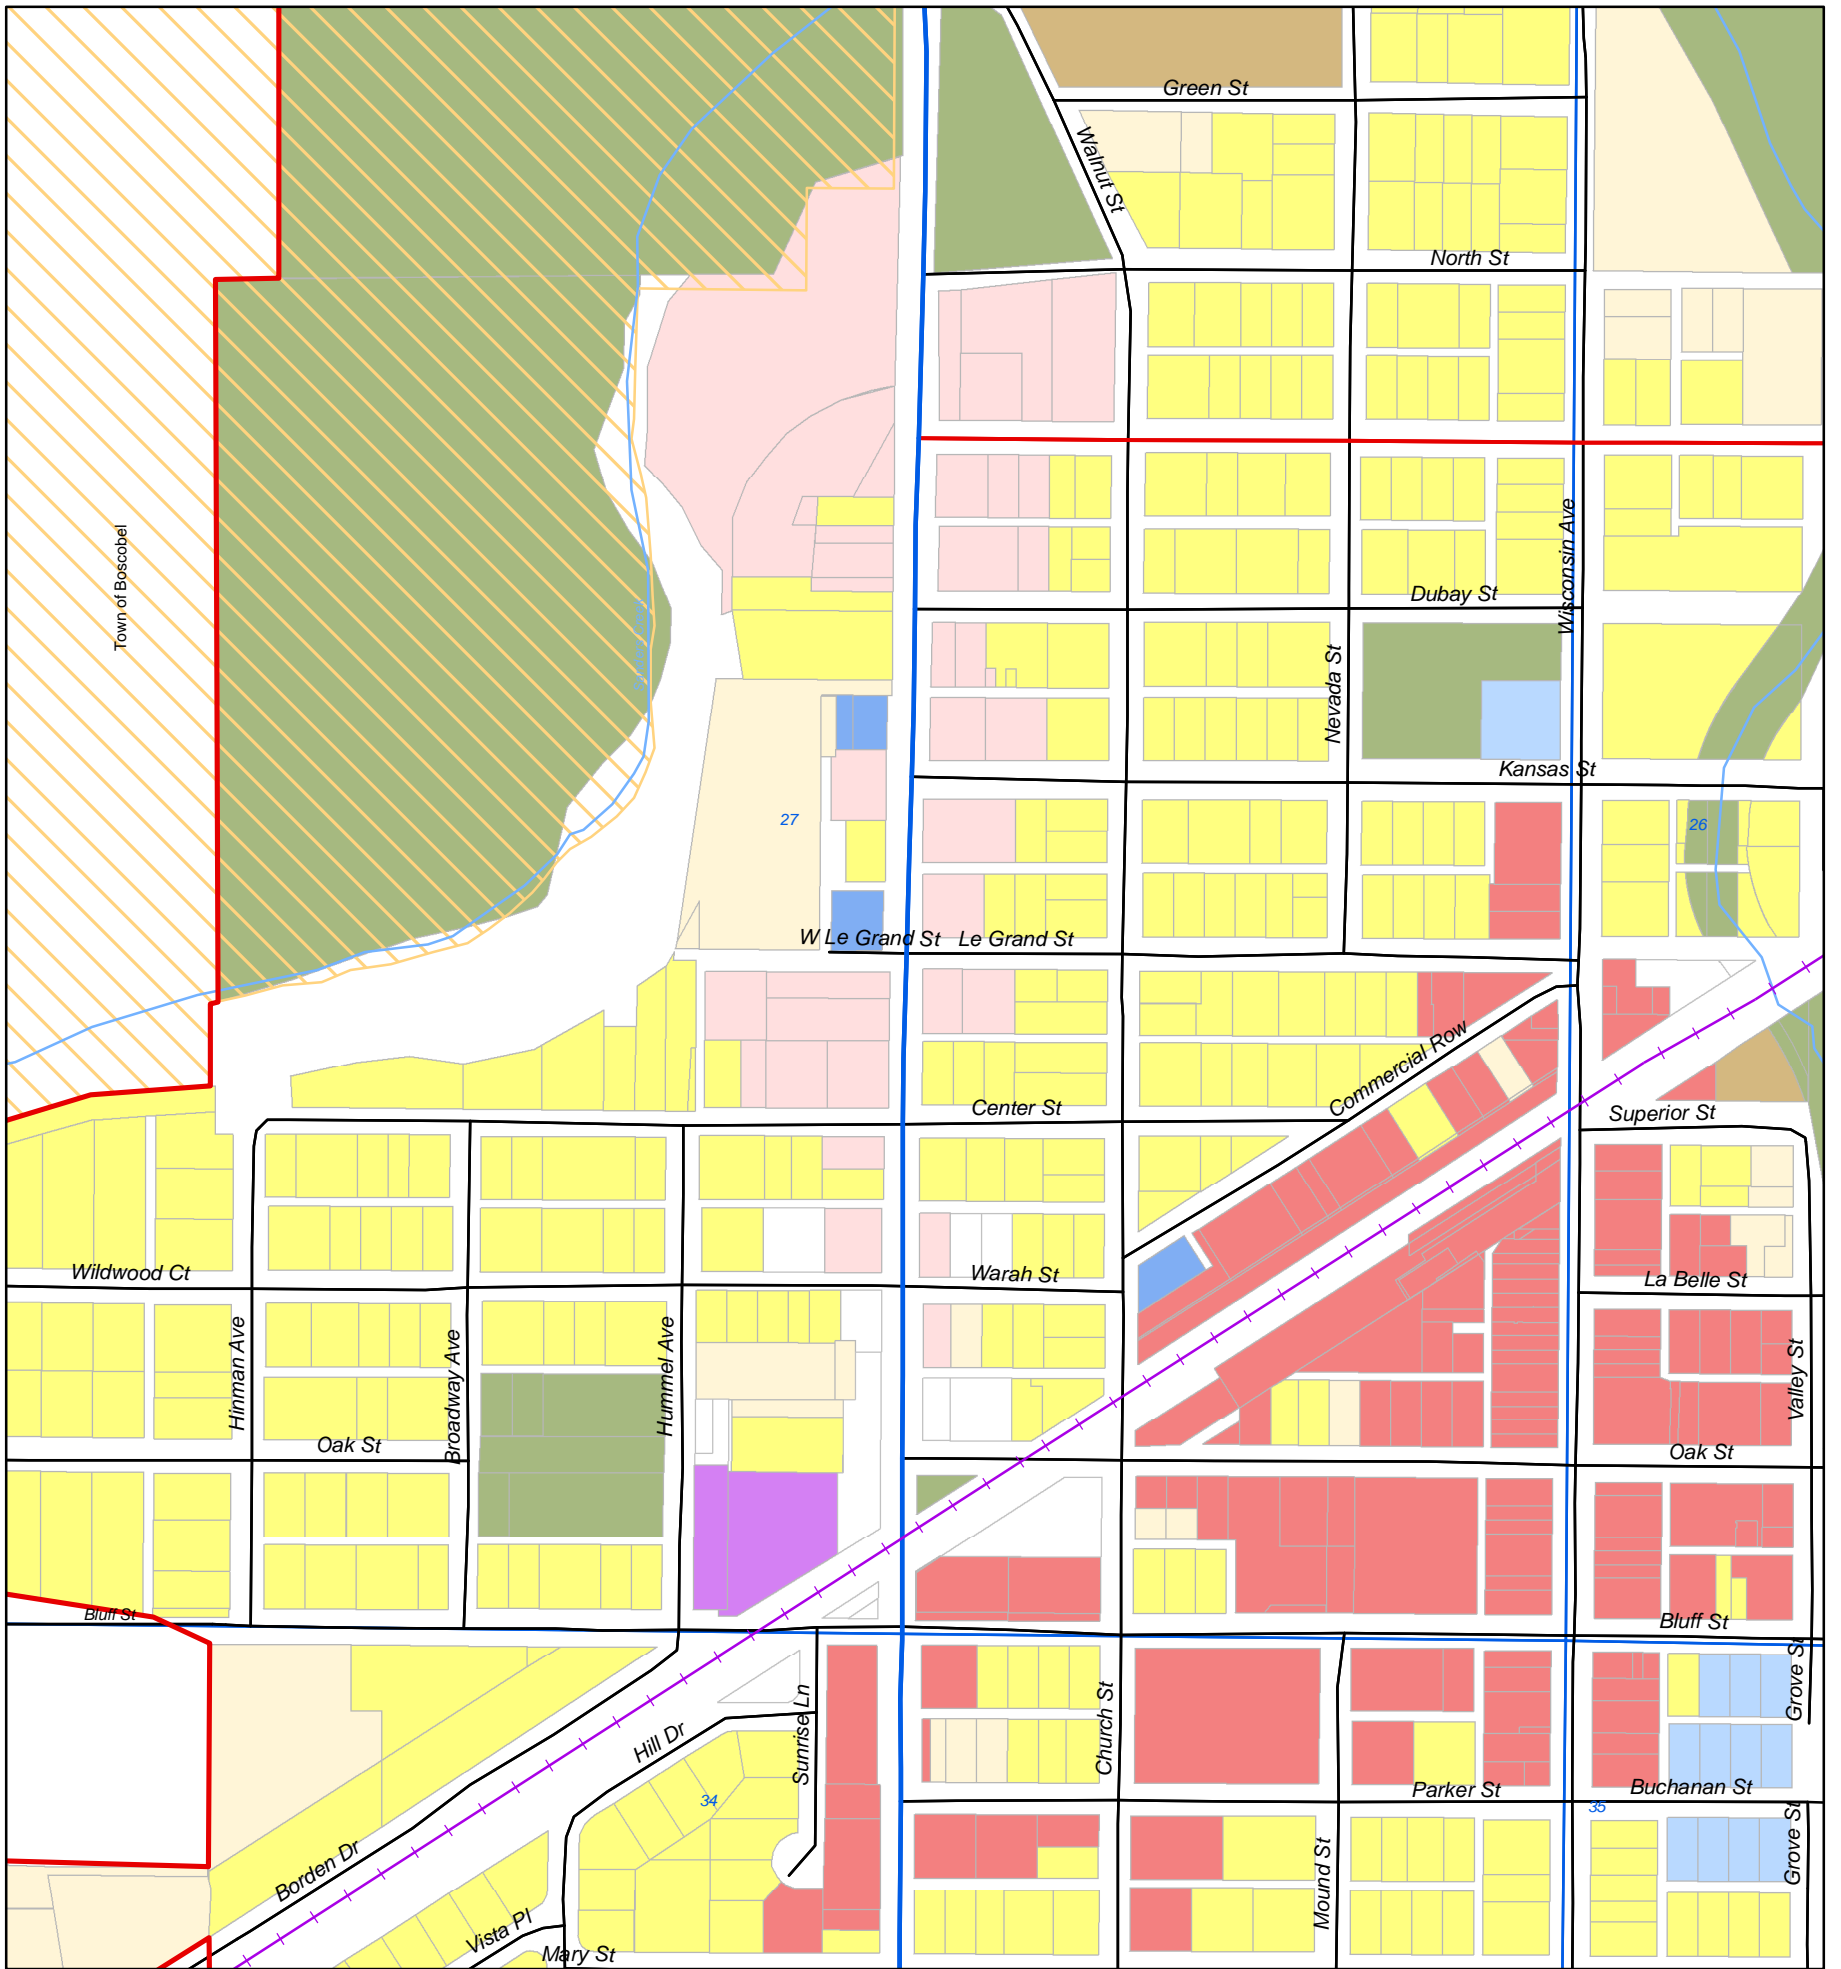

MAP 8.1a EXISTING LAND USE

- Zoom of Highway 61 Corridor -
 - CITY OF BOSCOBEL -
 - GRANT COUNTY, WISCONSIN -

719 Pioneer Tower
 One University Plaza
 Platteville, WI 53818
 608-342-1214
 www.swwrpc.org

June 23, 2009
 Parcels: City 2006

Legend			
	Municipal Boundary		Industrial - Heavy
	Sections		Municipal/Utility
	Roads - Federal		Residential - Single Family
	Roads - State		Residential - Two-Family
	Roads - County		Mobile Home Park
	Roads - Local/Drives		Commercial
	Cemetery		Highway Commercial
	DNR - Parks		Industrial - Light
	Railroads		Civic - Cemetery/Church/School
	Streams		Vacant
			Agricultural Transition
			Conservancy

This map is neither a legally recorded map nor a technical survey and is not intended to be one. SWWRPC is not responsible for any inaccuracies herein contained.