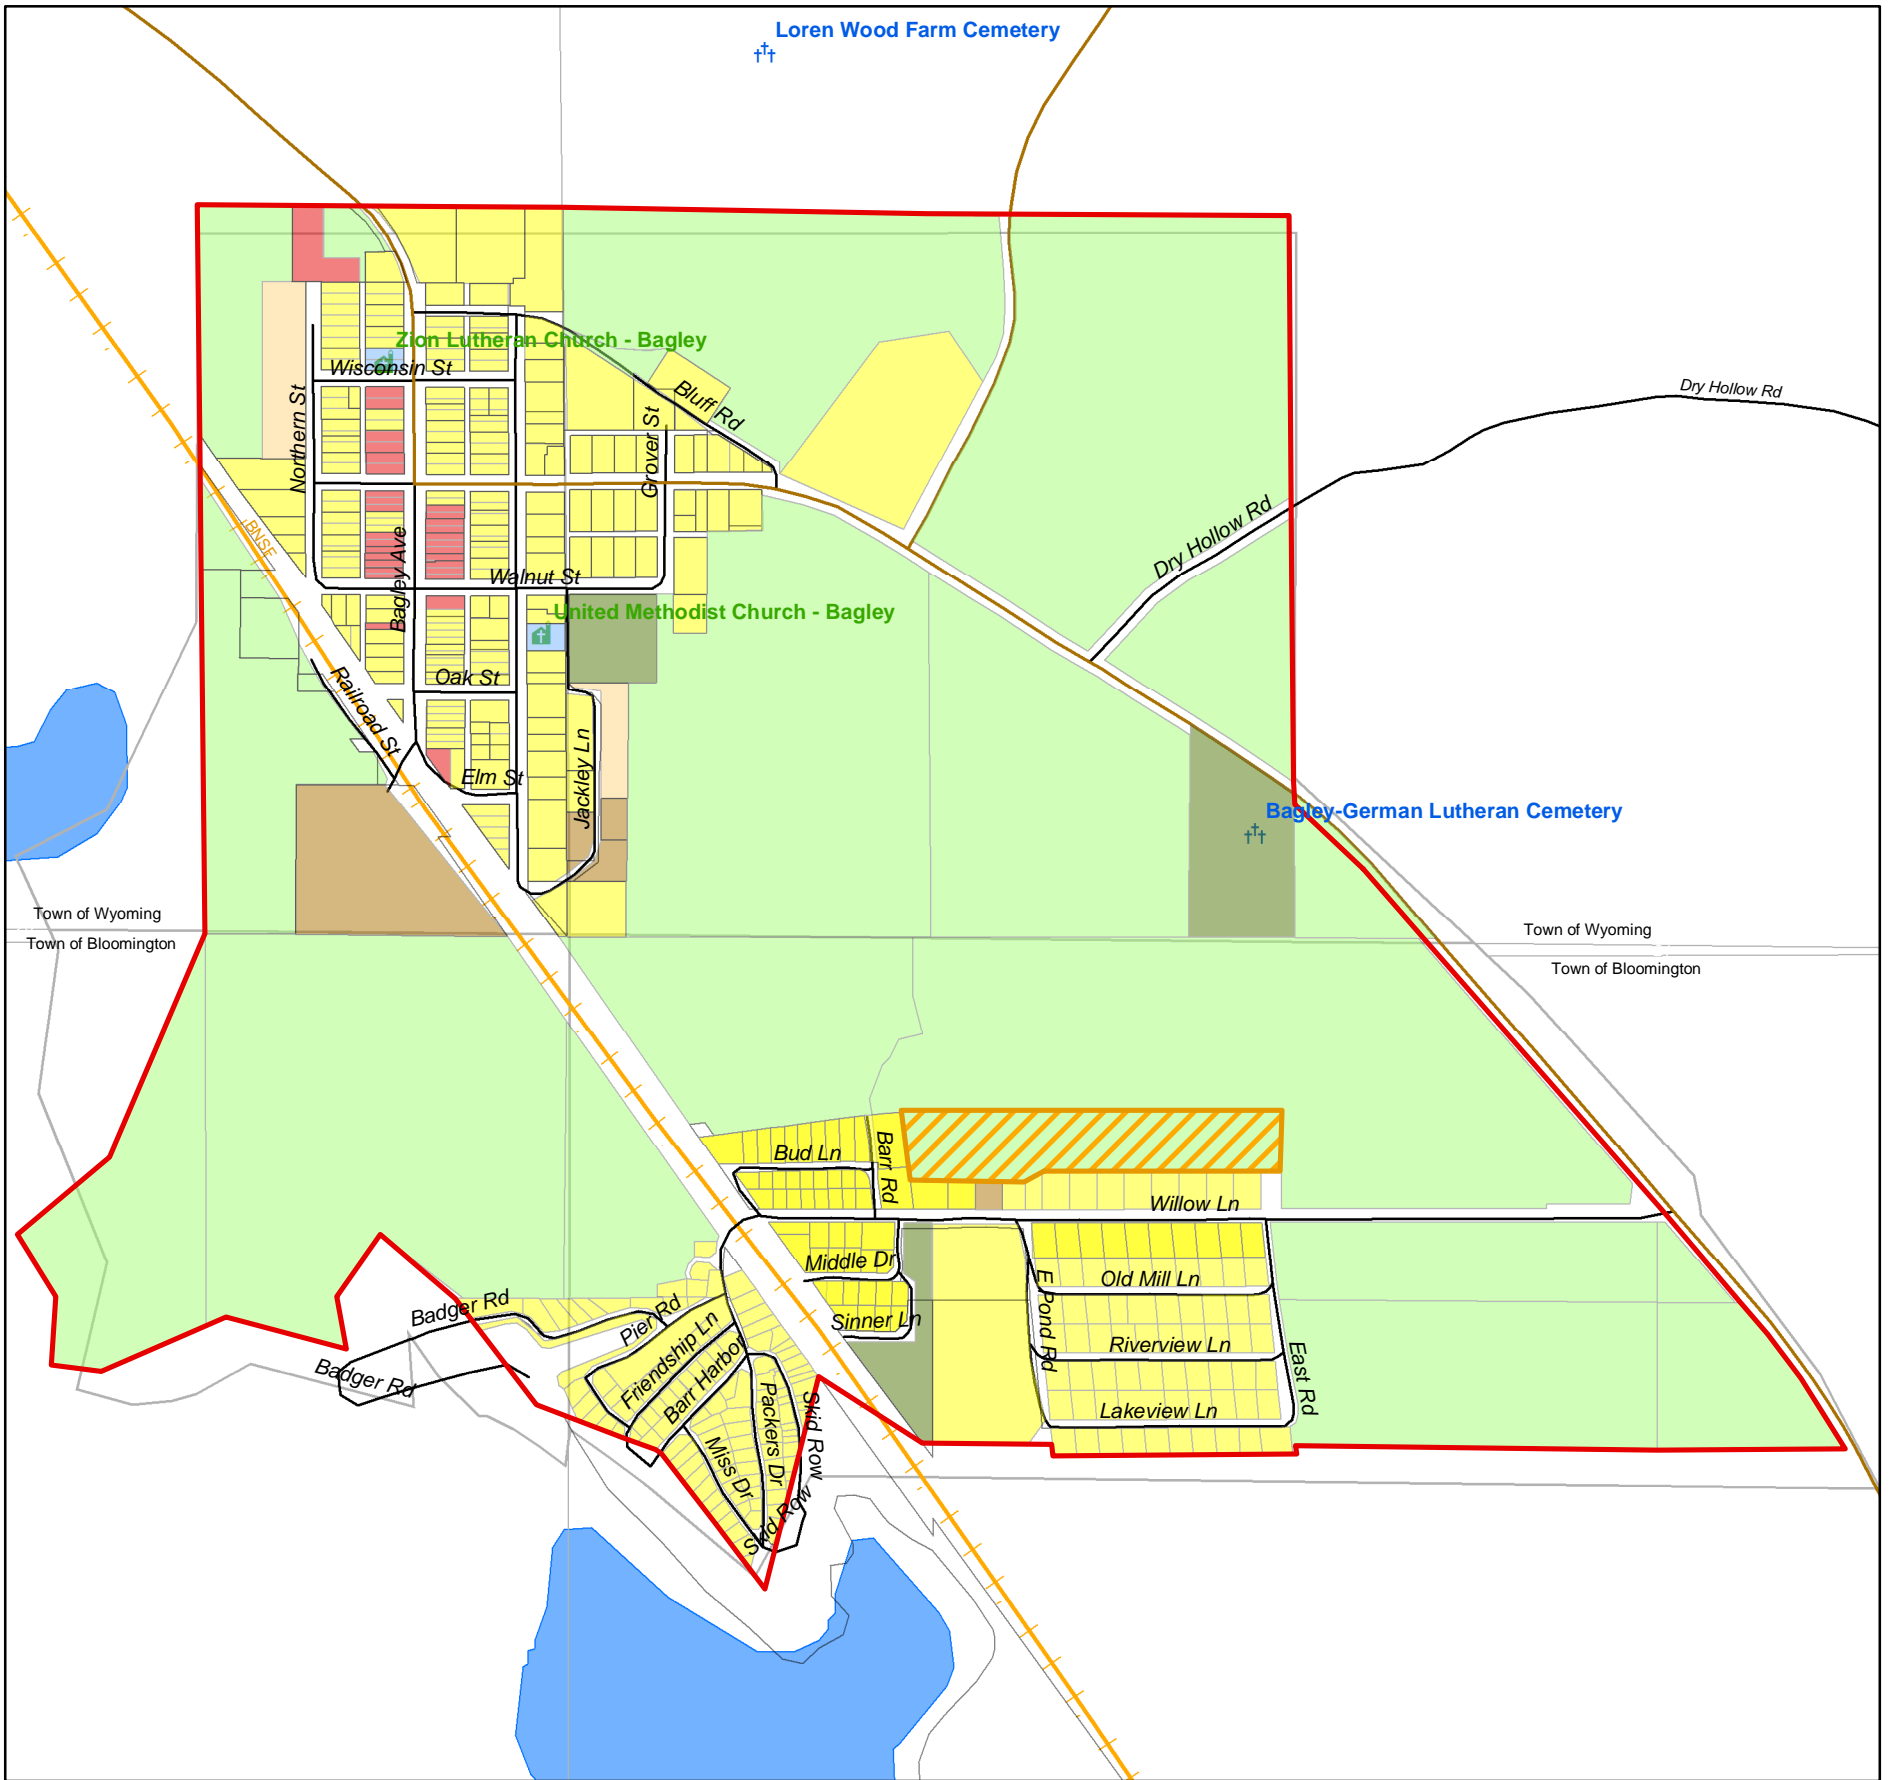

# MAP 8.2 PROPOSED LAND USE

- VILLAGE OF BAGLEY -

- GRANT COUNTY, WISCONSIN -

## Legend

- Municipal Boundary
- Sections
- Roads - County
- Roads - Local/Drives
- + Cemetery
- + Church
- Railroad
- Large Rivers

## Parcels - Bagley Village

- ### Existing Land Use
- Agricultural
  - Church
  - Commercial
  - Conservancy
  - Mobile Home Park
  - Municipal Property
  - Residential

## PROPOSED LAND USE

- Future Residential Area

This map is neither a legally recorded map nor a technical survey and is not intended to be one. SWWRPC is not responsible for any inaccuracies herein contained.