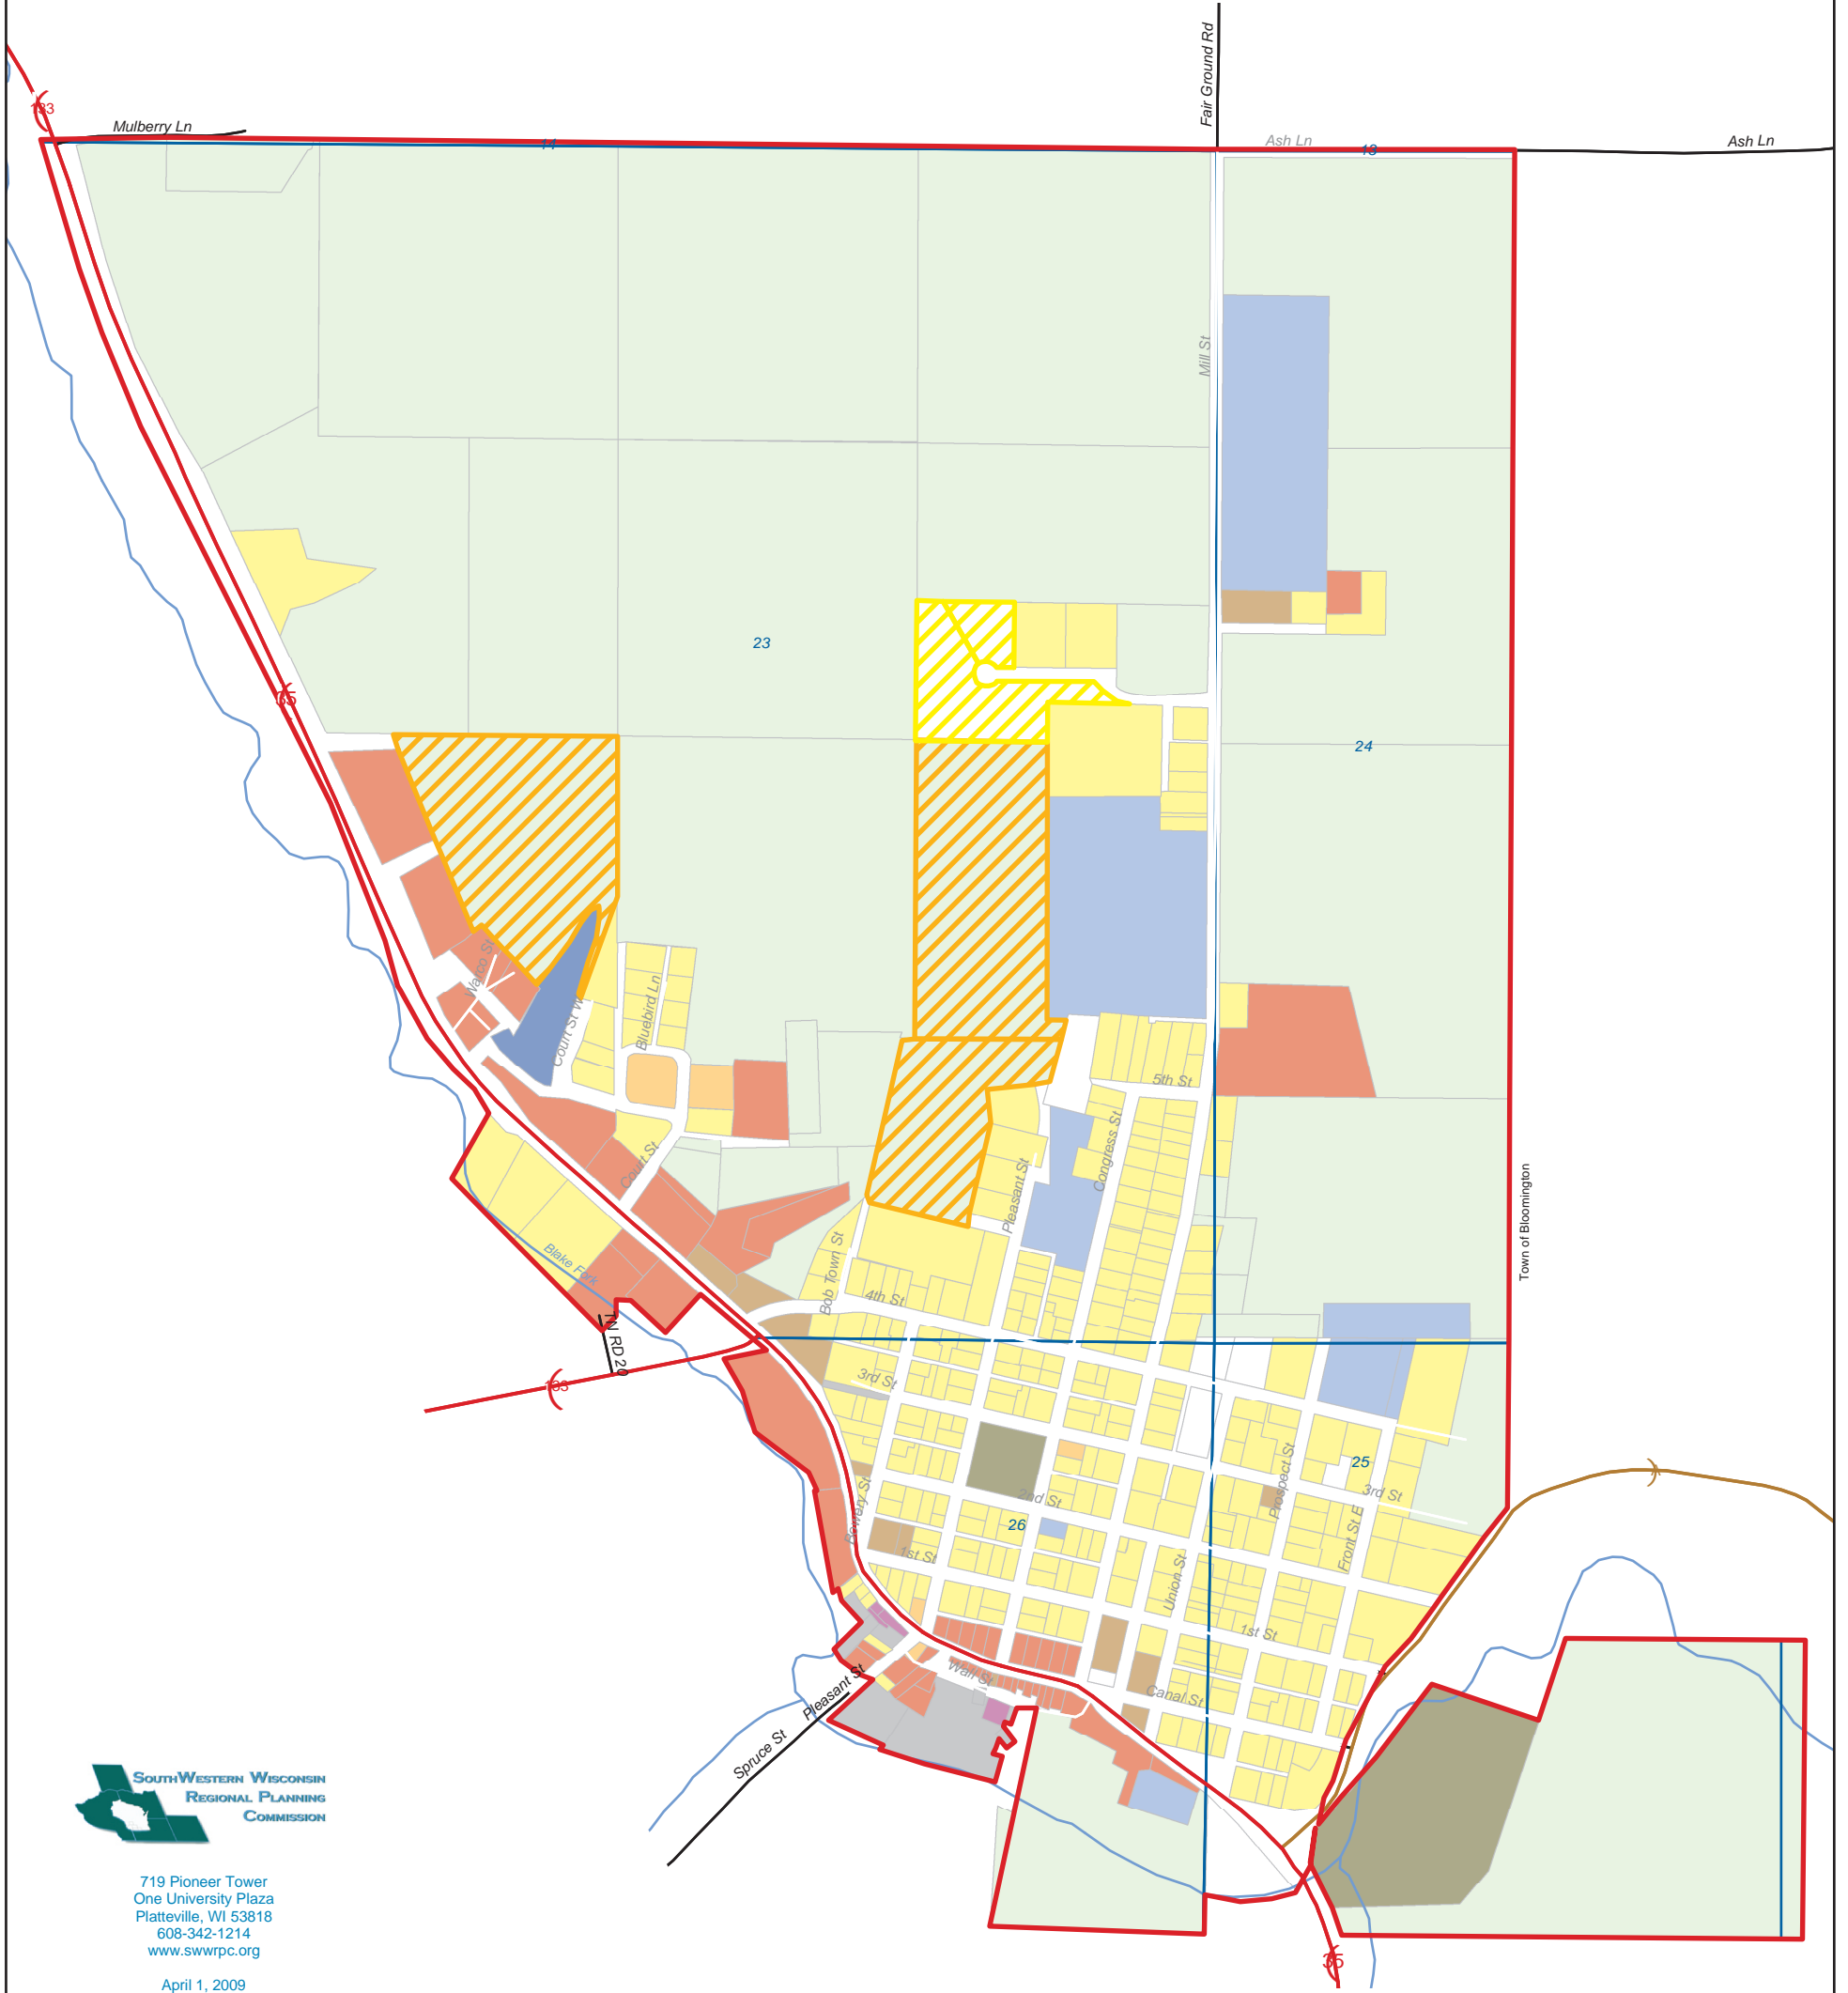

# 8.2 PROPOSED LAND USE

- VILLAGE OF BLOOMINGTON -  
- GRANT COUNTY, WISCONSIN -

719 Pioneer Tower  
One University Plaza  
Platteville, WI 53818  
608-342-1214  
www.swwrpc.org  
April 1, 2009

Legend		Proposed Land Use	
Municipal Boundary	<b>Parcels of Bloomington Village</b>	Municipal/Utility	Future Development
Sections	<b>Existing Land Use</b>	Park/Recreational	Future Residential
Roads - State	Single-Family Residential	Dam/Pond	
Roads - County	Multi-Family Residential	Agricultural	
Roads - Local/Drives	Commercial	Vacant	
Streams	Industrial	unknown	
	Civic		

This map is neither a legally recorded map nor a technical survey and is not intended to be one. SWWRPC is not responsible for any inaccuracies herein contained.