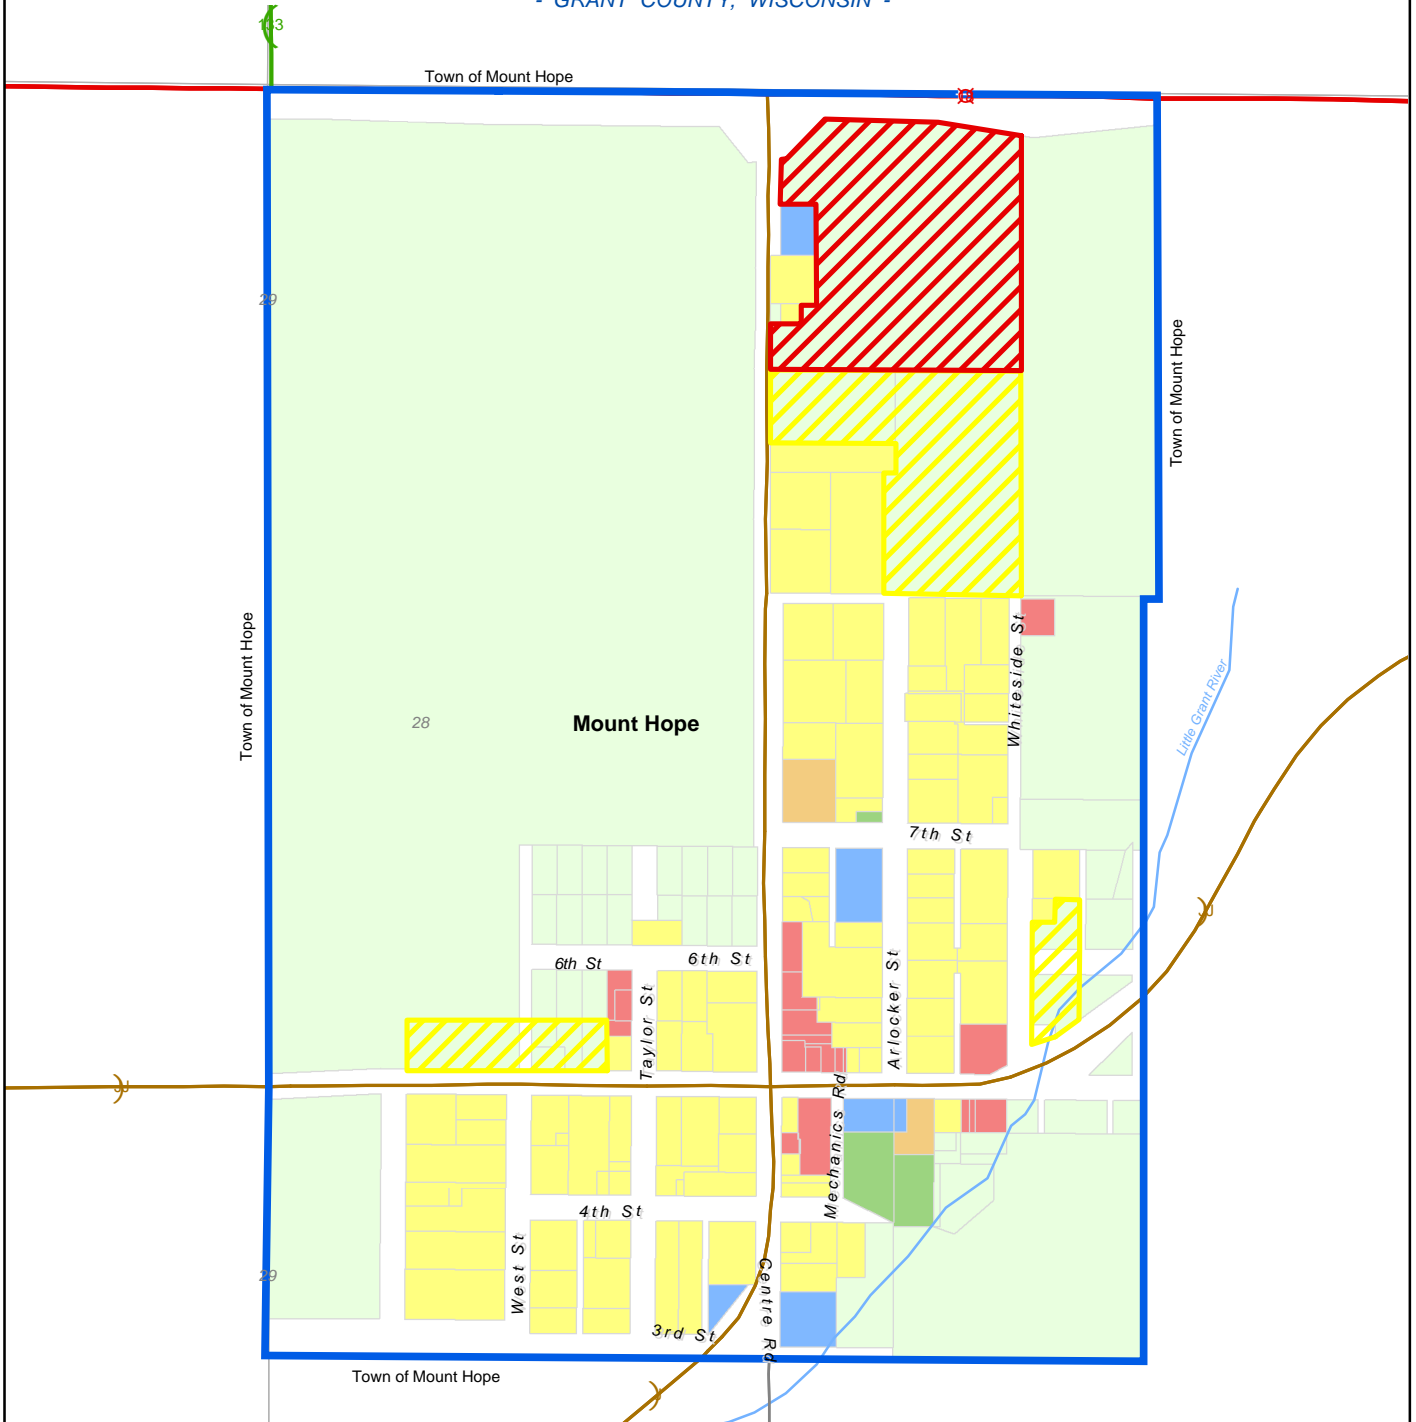

MAP 8.2 PROPOSED LAND USE

- VILLAGE OF MOUNT HOPE -

- GRANT COUNTY, WISCONSIN -

719 Pioneer Tower
One University Plaza
Platteville, WI 53818
608-342-1214
www.swrpc.org

November 14, 2008
Parcels: 2008

Legend	
	Municipal Boundary
	Sections
	Roads - Federal
	Roads - State
	Roads - County
	Streams
Village of Mount Hope Parcels	
	Residential
	Multi-Family Residential
	Commercial
	Public Service
	Conservancy
	Agricultural

Proposed Land Use	
	Proposed Residential
	Proposed Commercial

This map is neither a legally recorded map nor a technical survey and is not intended to be one. SWWRPC is not responsible for any inaccuracies herein contained.