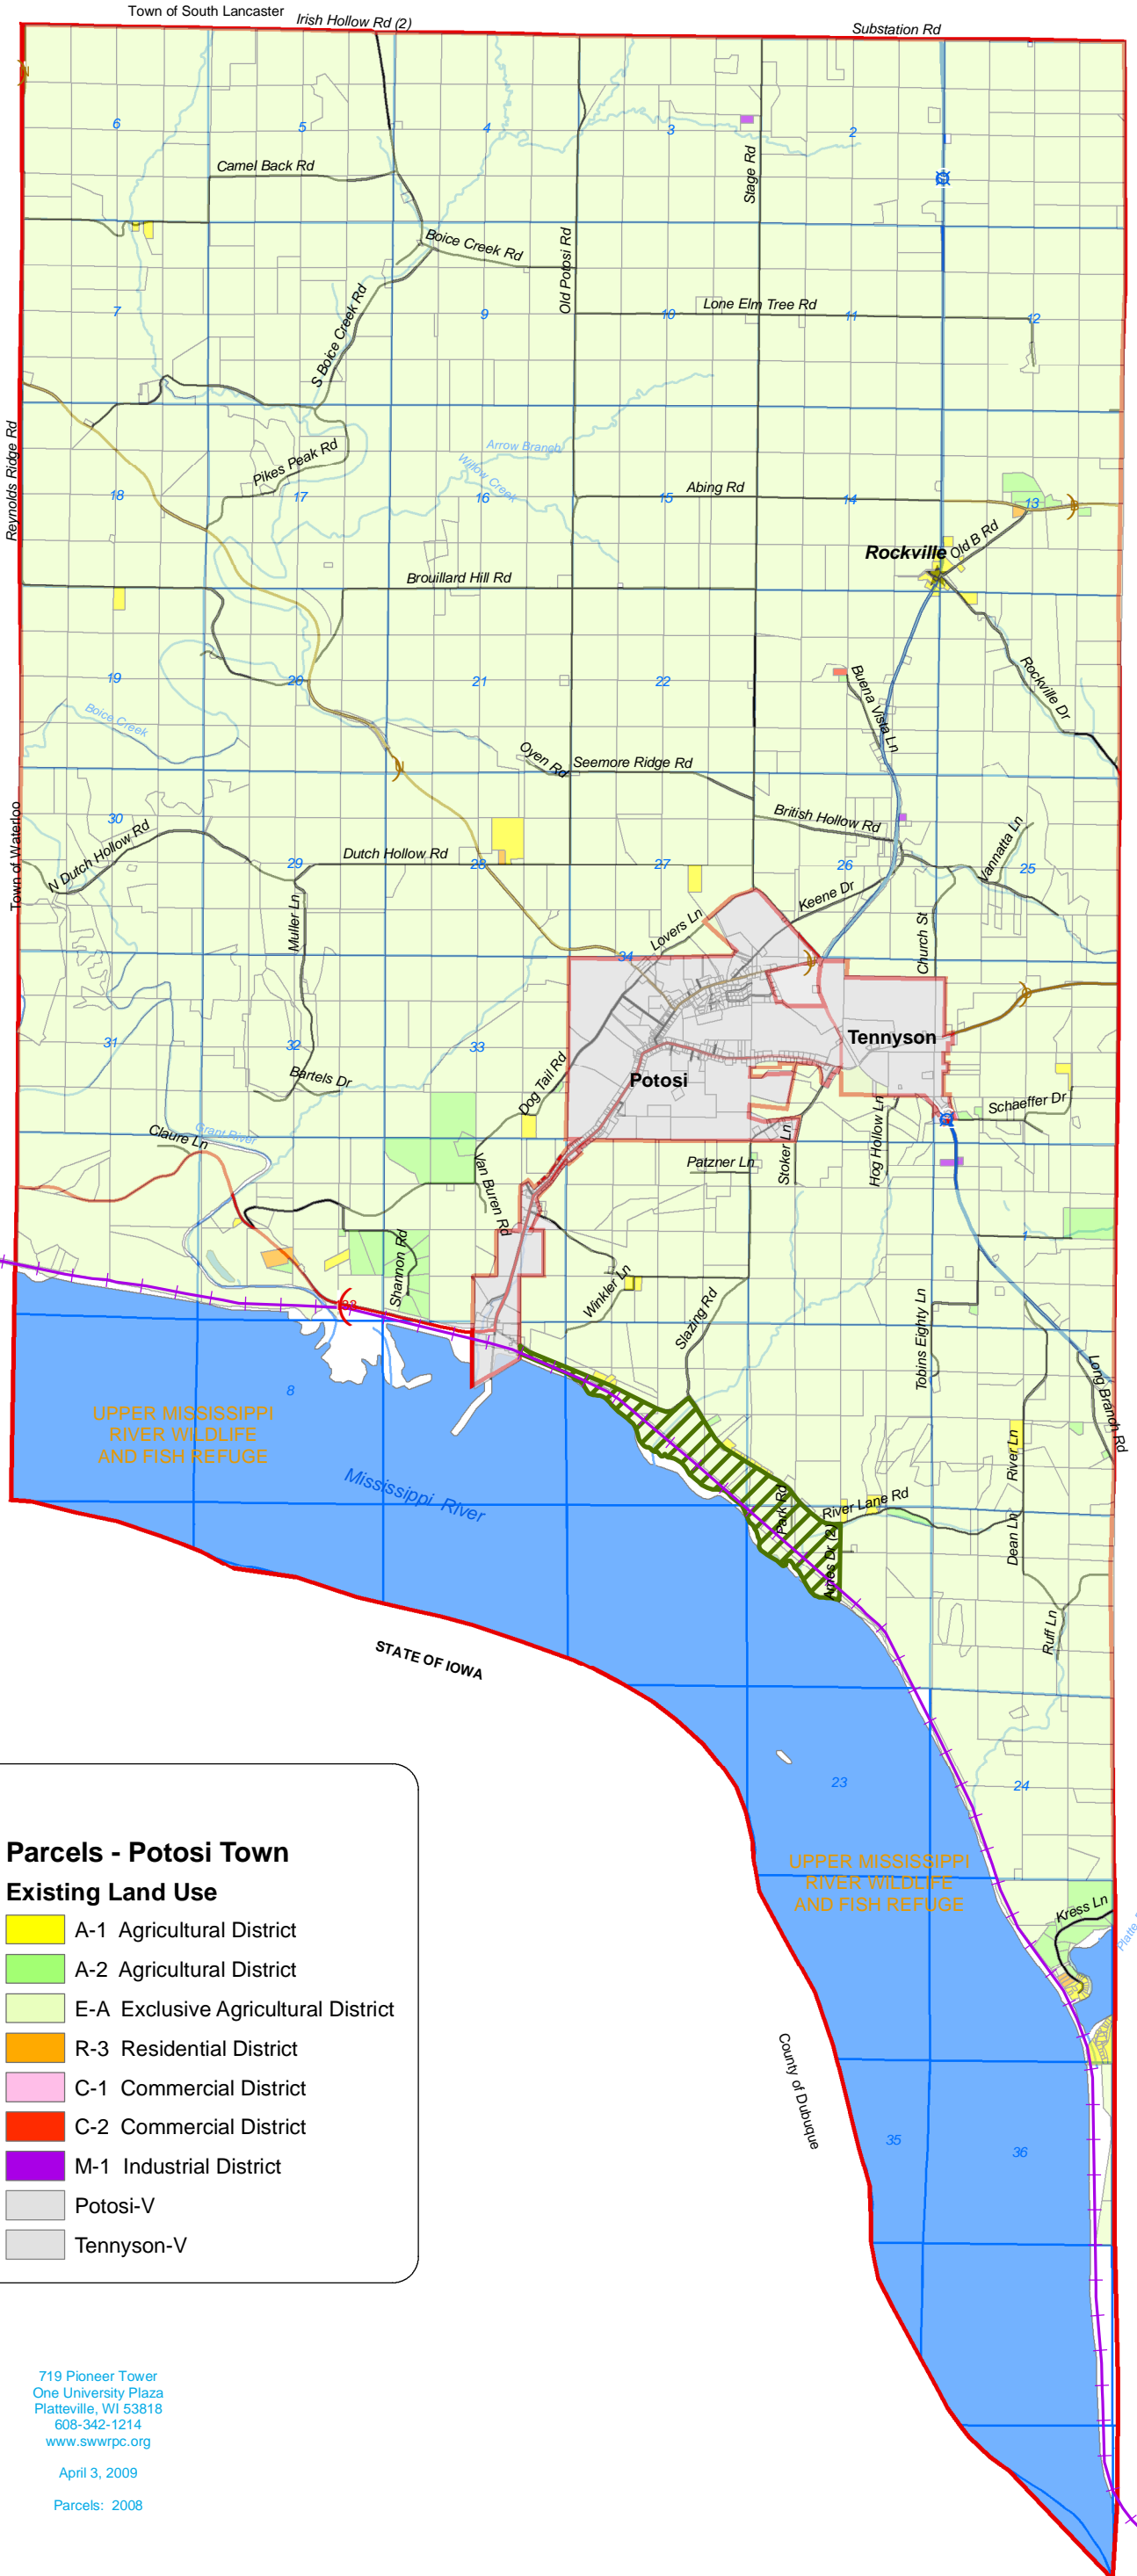

MAP 8.2 PROPOSED LAND USE

- TOWN OF POTOSI -
- GRANT COUNTY, WISCONSIN -

Legend	
	Municipal Boundary
	Sections
	Unincorporated Villages
	Roads - Federal
	Roads - State
	Roads - County
	Roads - Local/Drives
	Railroad
	Rivers/Streams
	Proposed Land Use Recreational Area
	Parcels - Potosi Town Existing Land Use A-1 Agricultural District
	A-2 Agricultural District
	E-A Exclusive Agricultural District
	R-3 Residential District
	C-1 Commercial District
	C-2 Commercial District
	M-1 Industrial District
	Potosi-V
	Tennyson-V

719 Pioneer Tower
One University Plaza
Platteville, WI 53818
608-342-1214
www.swwrpc.org

April 3, 2009

Parcels: 2008