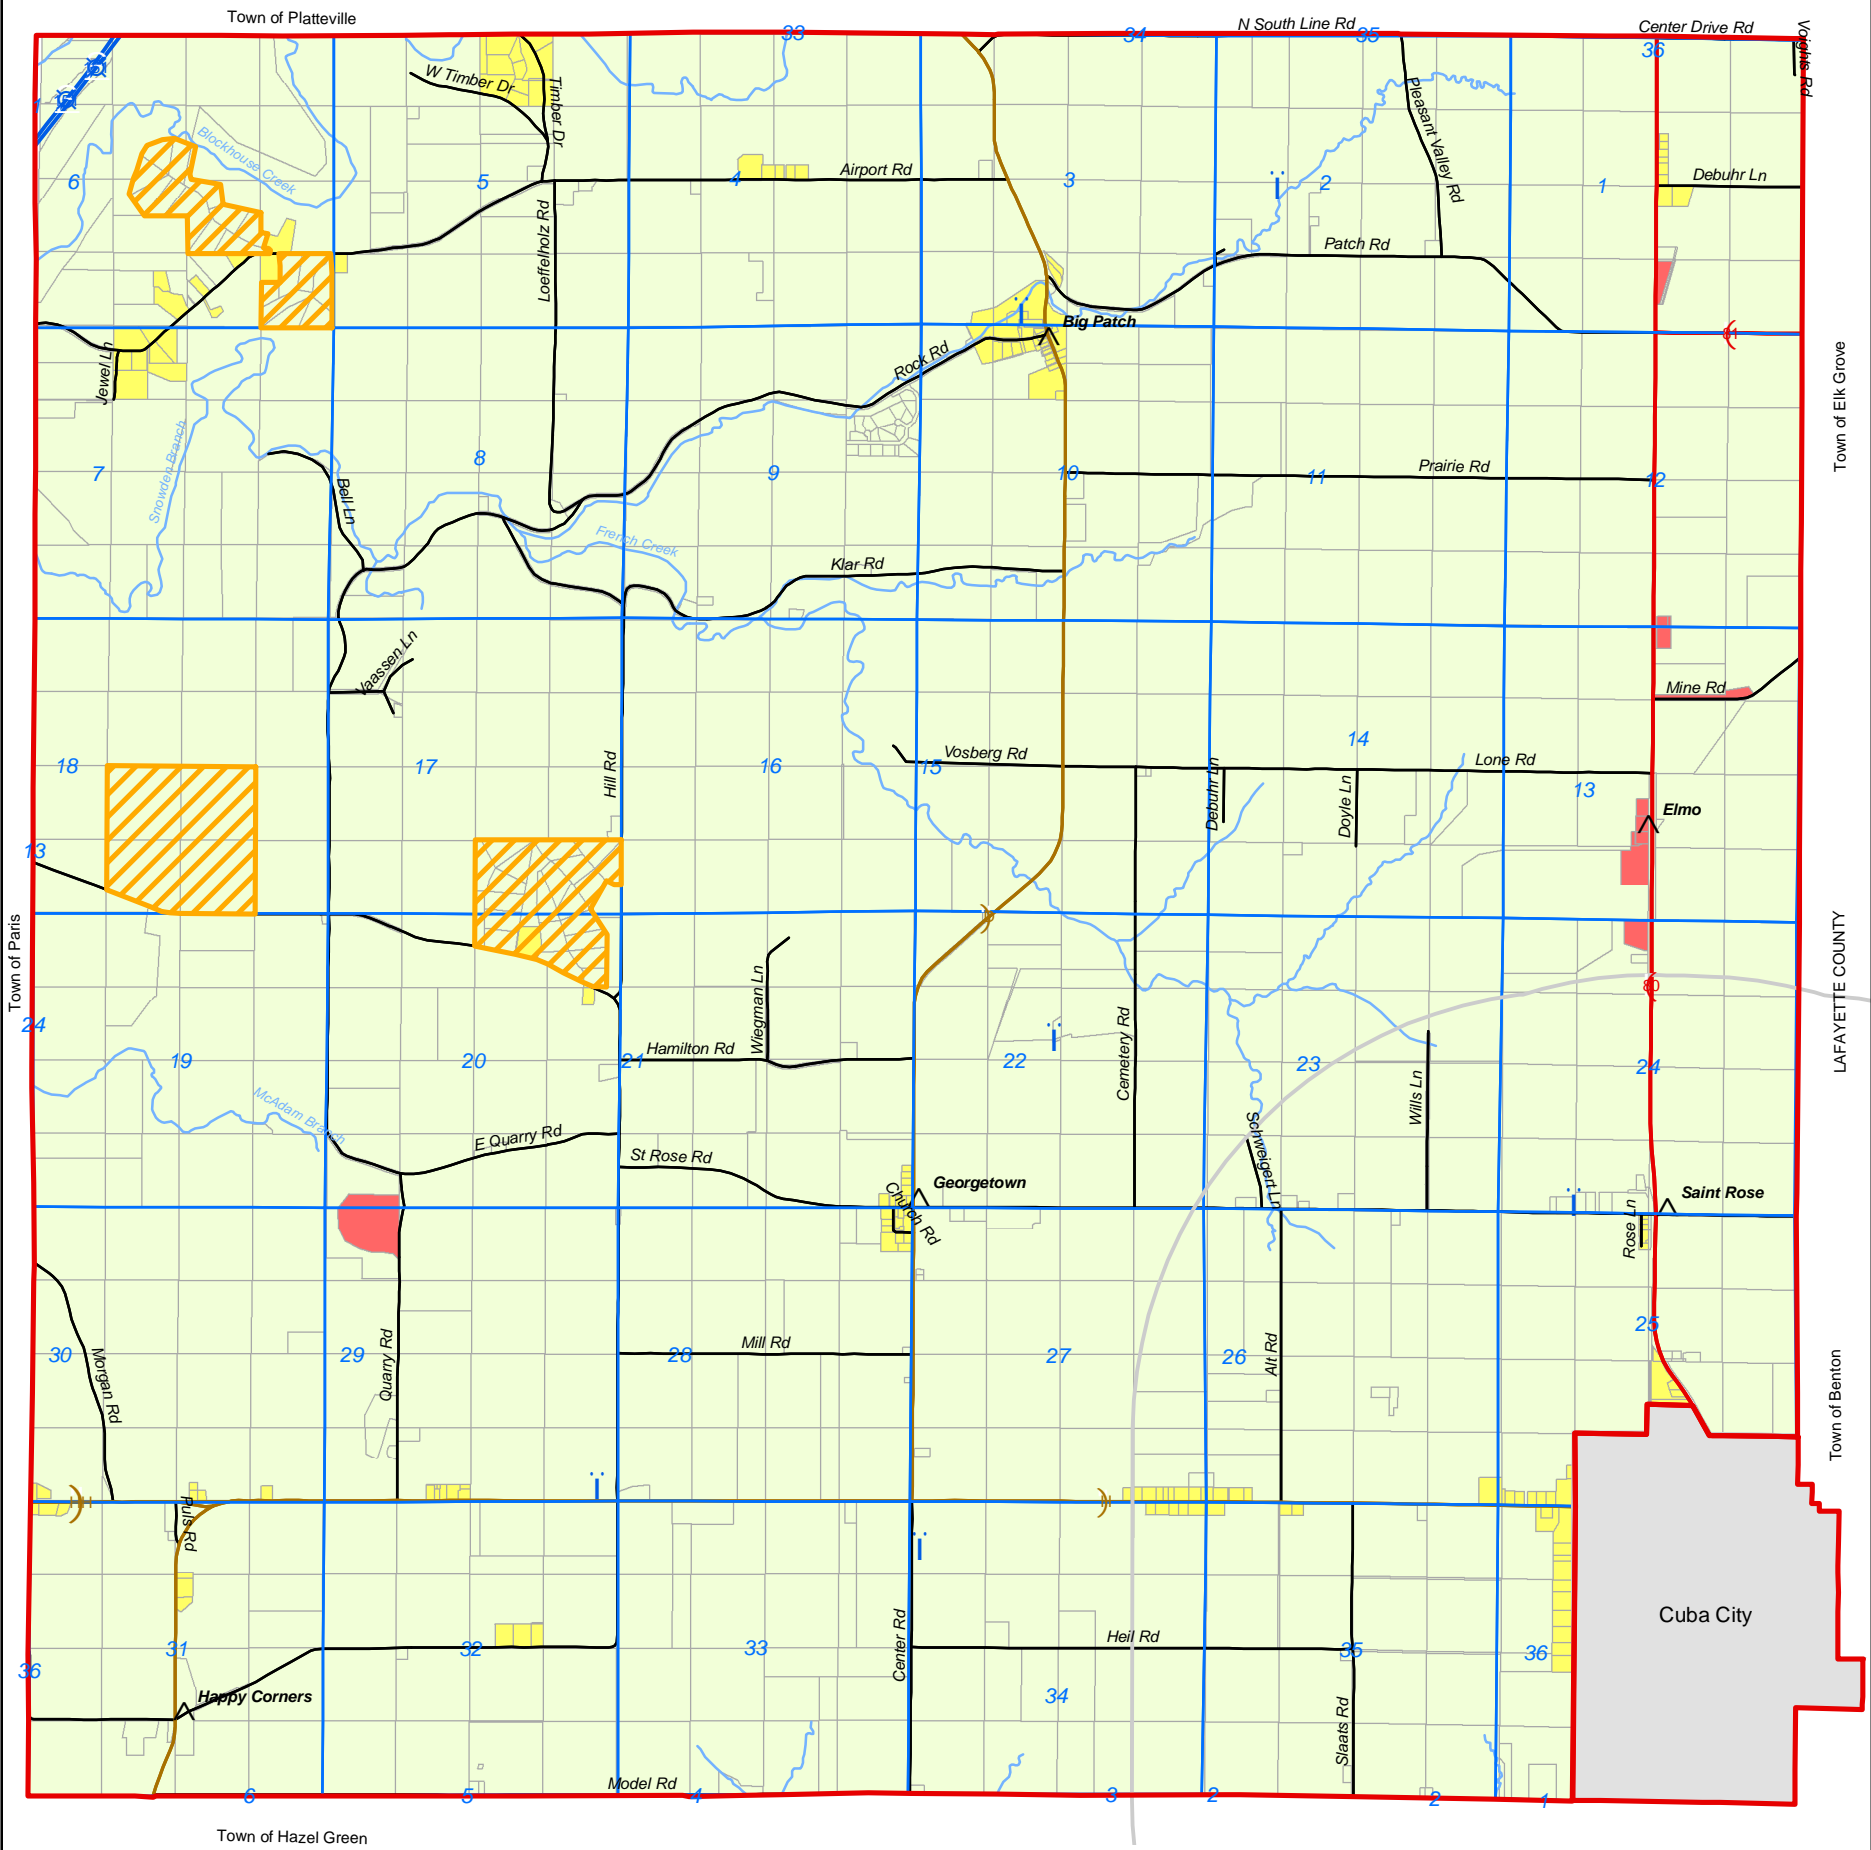

MAP 8.2 PROPOSED LAND USE

- TOWN OF SMELSER -
- GRANT COUNTY, WISCONSIN -

Legend

Municipal Boundary	Parcels of Smelser Town
Sections	Existing Land Use
1.5 Mile Buffer	Exclusive Agriculture
Unincorporated Villages	Residential
Roads - Federal	Commercial
Roads - State	Proposed Land Use
Roads - County	Future Residential
Roads - Local Drives/Streets	
Cemetery	
Streams	

719 Pioneer Tower
One University Plaza
Platteville, WI 53818
608-342-1214
www.swwrpc.org
January 22, 2009
Parcels: 2008

This map is neither a legally recorded map nor a technical survey and is not intended to be one. SWWRPC is not responsible for any inaccuracies herein contained.