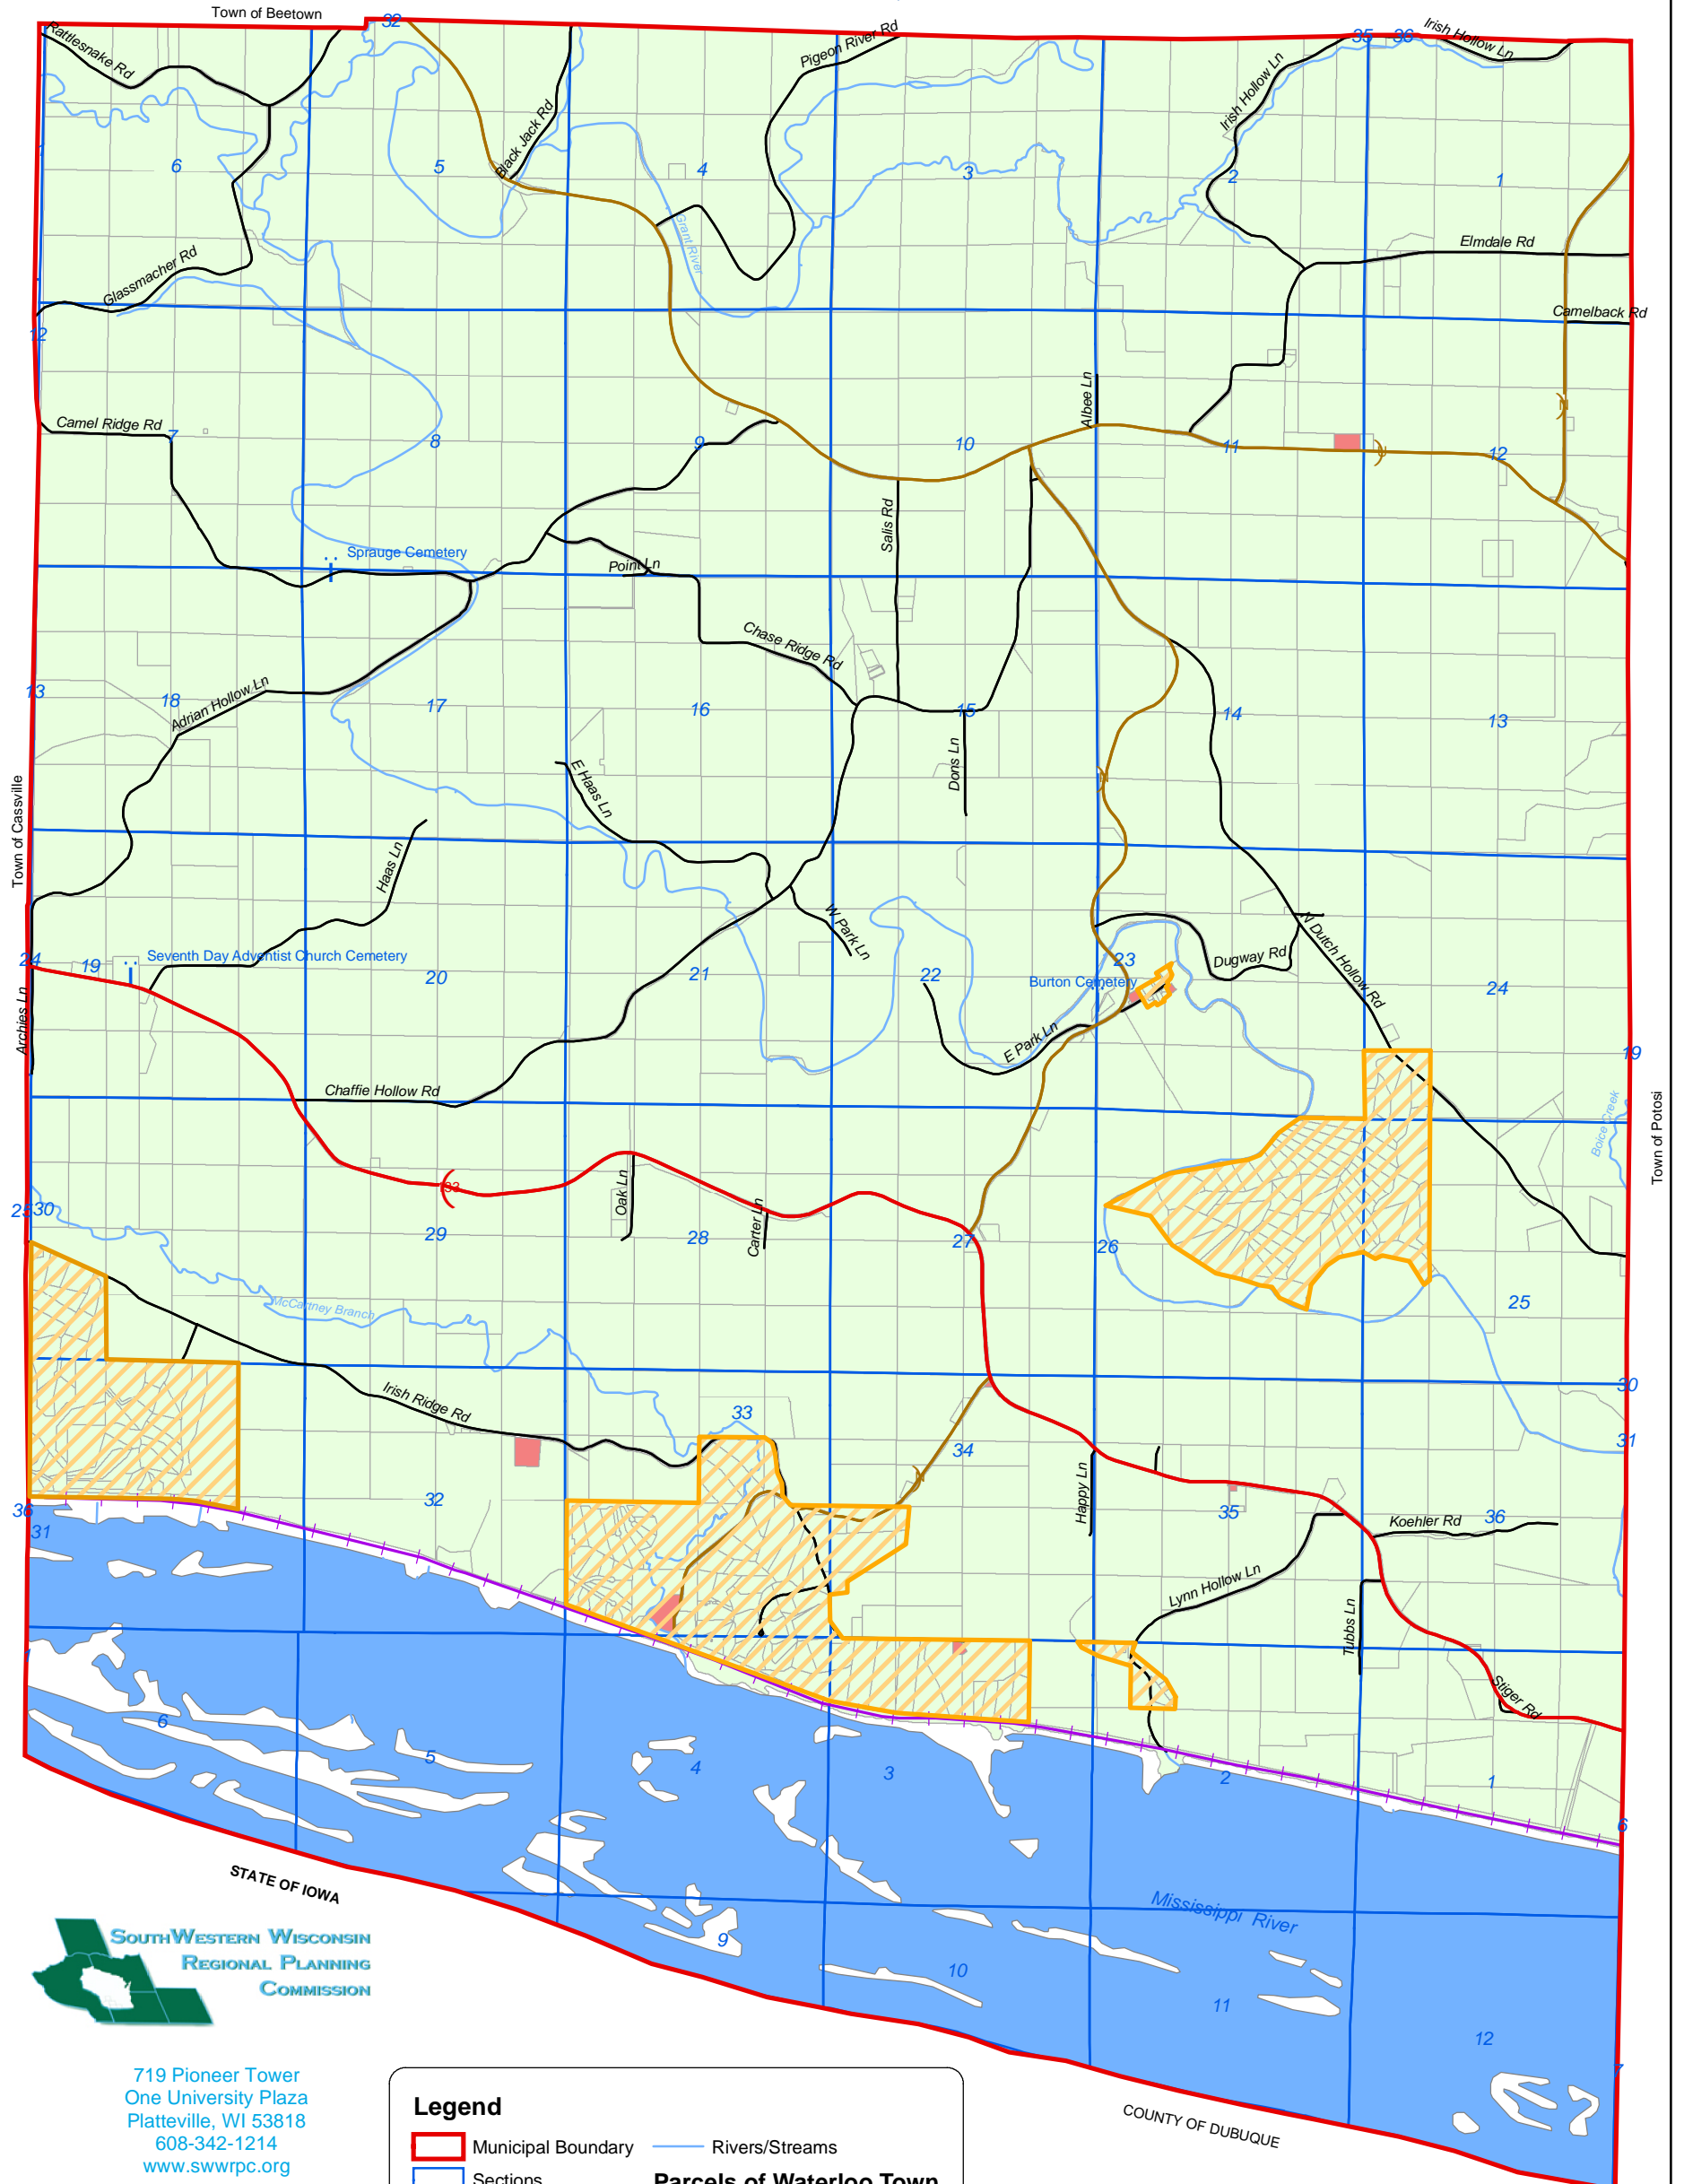

# MAP 8.2 PROPOSED LAND USE

- TOWN OF WATERLOO -

- GRANT COUNTY, WISCONSIN -

719 Pioneer Tower  
One University Plaza  
Platteville, WI 53818  
608-342-1214  
www.swwrpc.org

February 6, 2009

This map is neither a legally recorded map nor a technical survey and is not intended to be one. SWWRPC is not responsible for any inaccuracies herein contained.

**Legend**

Municipal Boundary	Rivers/Streams
Sections	<b>Parcels of Waterloo Town</b>
Roads - State	<b>Existing Land Use</b>
Roads - County	Agricultural
Roads - Local/Drives	Commercial
Railroad	
Cemetery	

**Proposed Land Use**

Future Residential