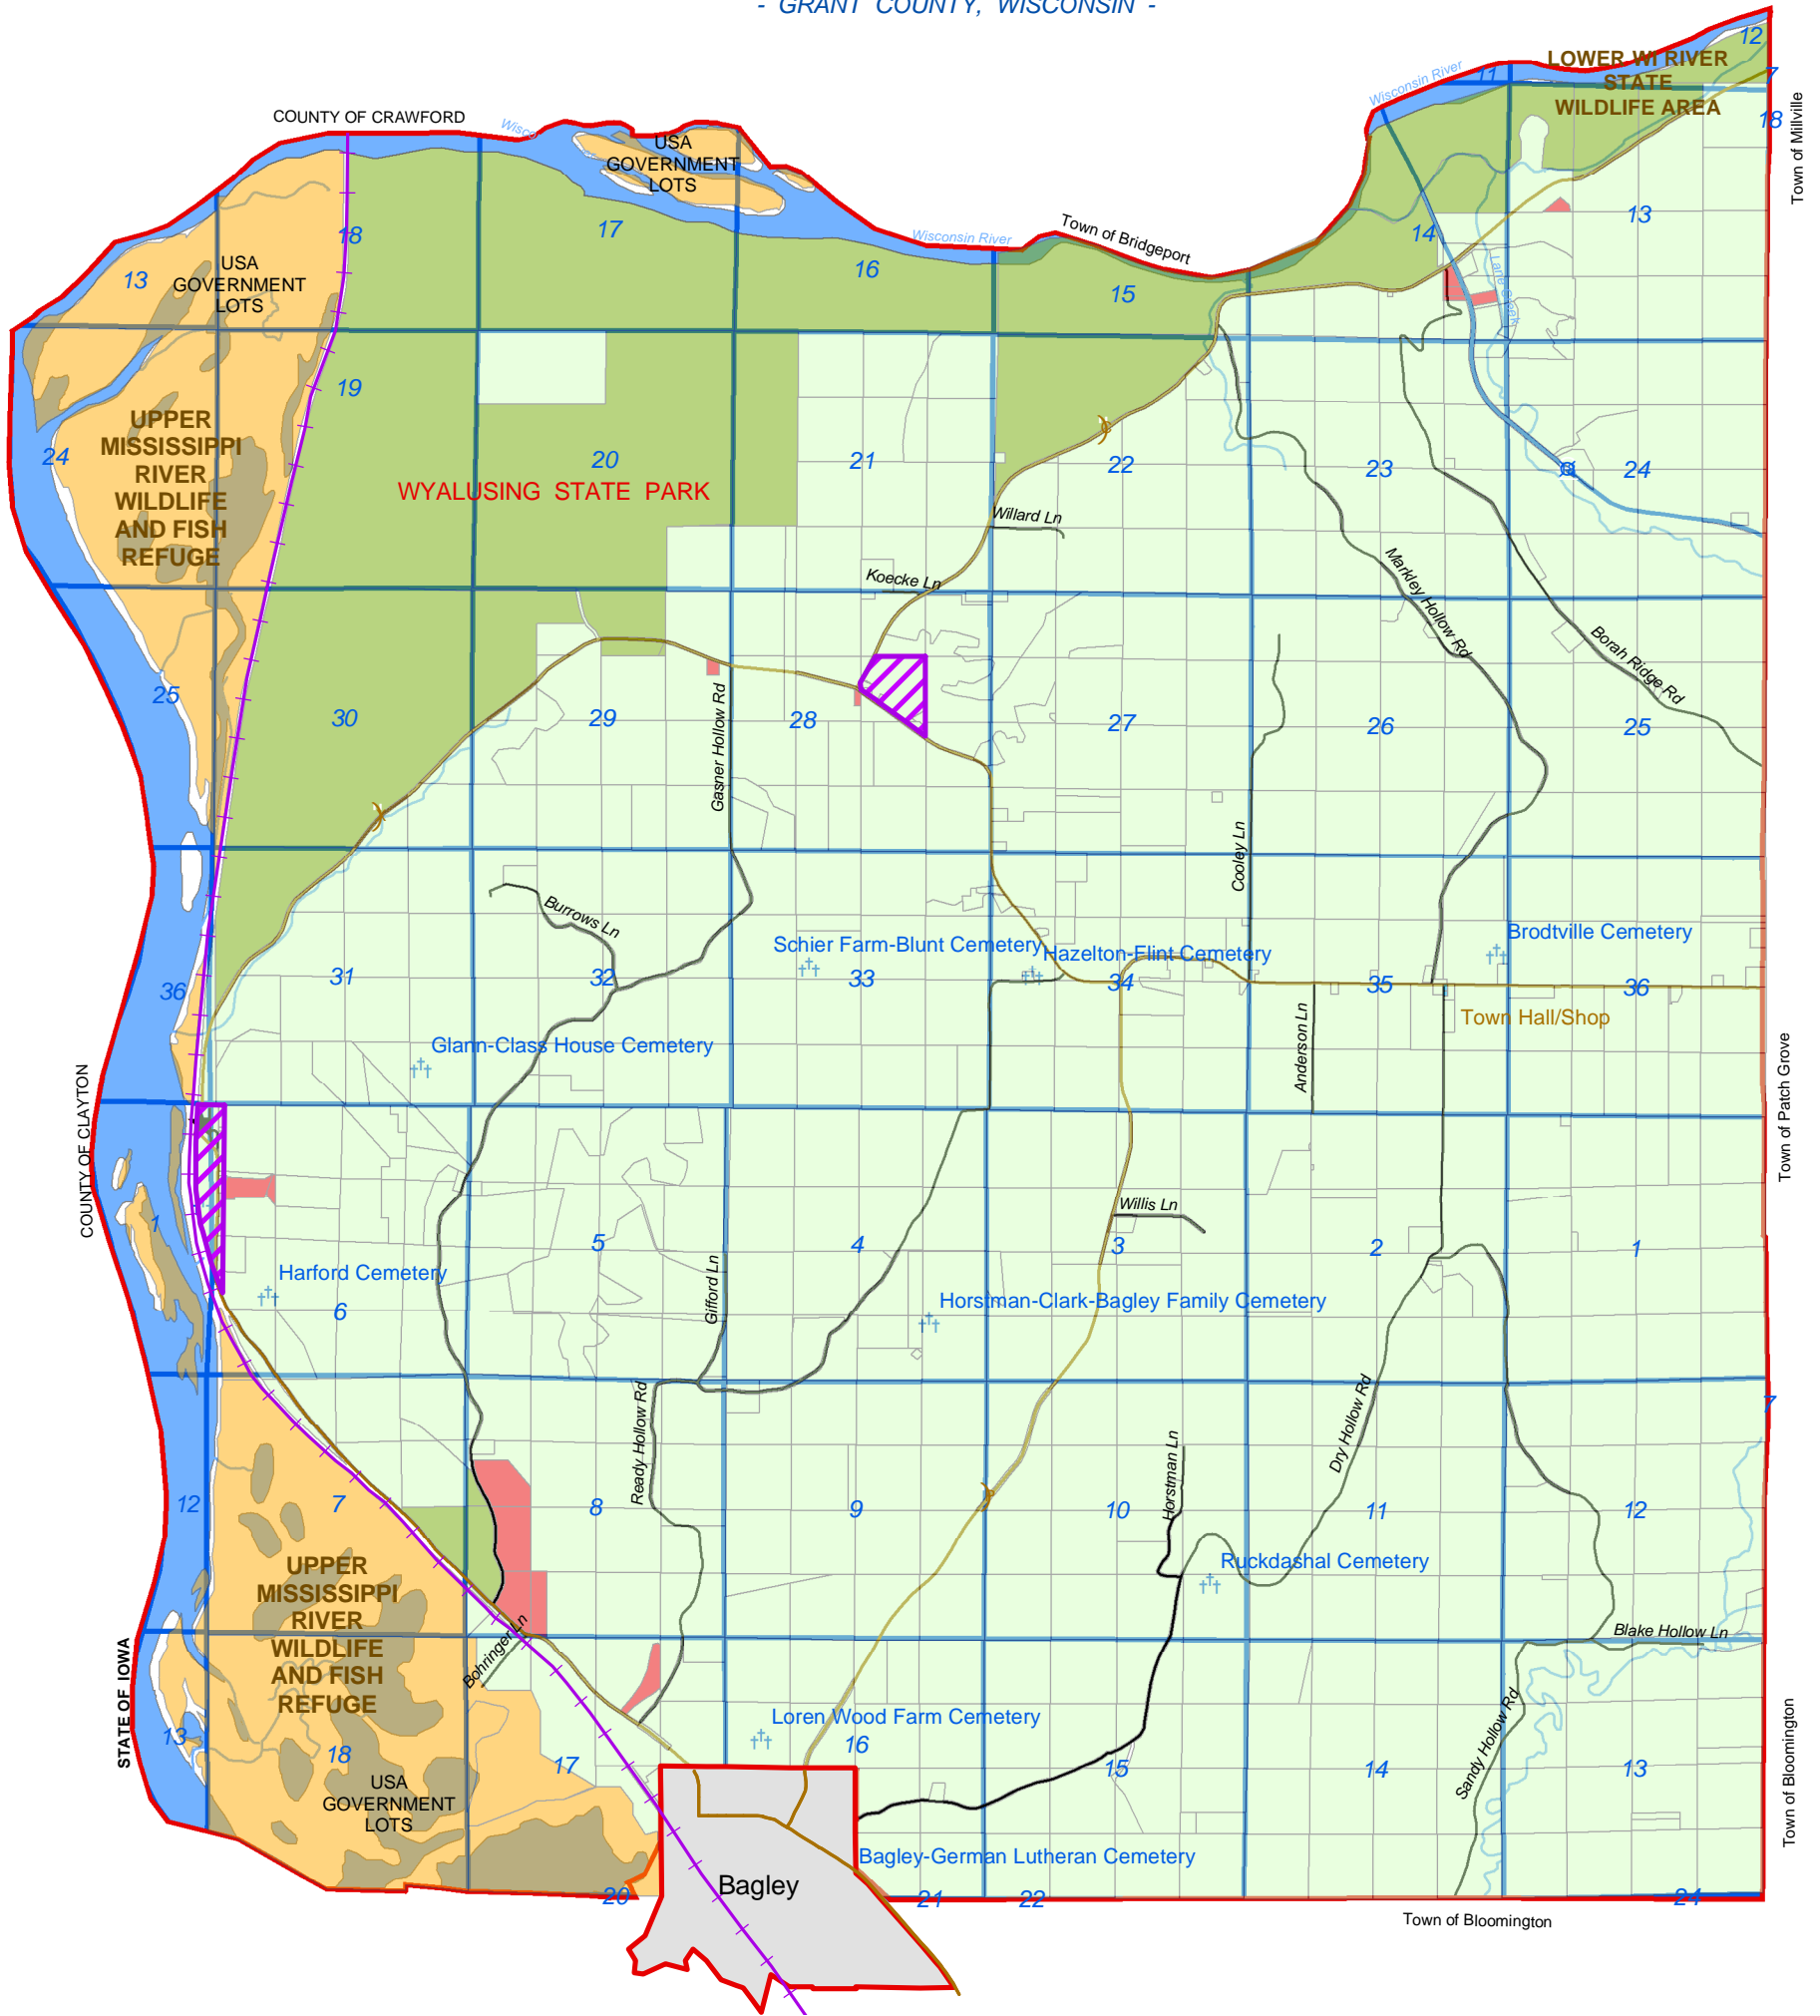

MAP 8.2 PROPOSED LAND USE

- TOWN OF WYALUSING -
- GRANT COUNTY, WISCONSIN -

Legend

Municipal Boundary	Parcels of Wyalusing Town
Village of Bagley	Existing Land Use
Sections	Agricultural
Unincorporated Villages	Commercial
Roads - Federal	Town Shop/Hall
Roads - County	USA - Government Lots
Roads - Local/Drives	WI - DNR
Railroad	Proposed Land Use
Streams	Future Development
Cemetery	

719 Pioneer Tower
One University Plaza
Platteville, WI 53818
608-342-1214
www.swwrpc.org

June 3, 2009
Parcels: Grant Co. 2008