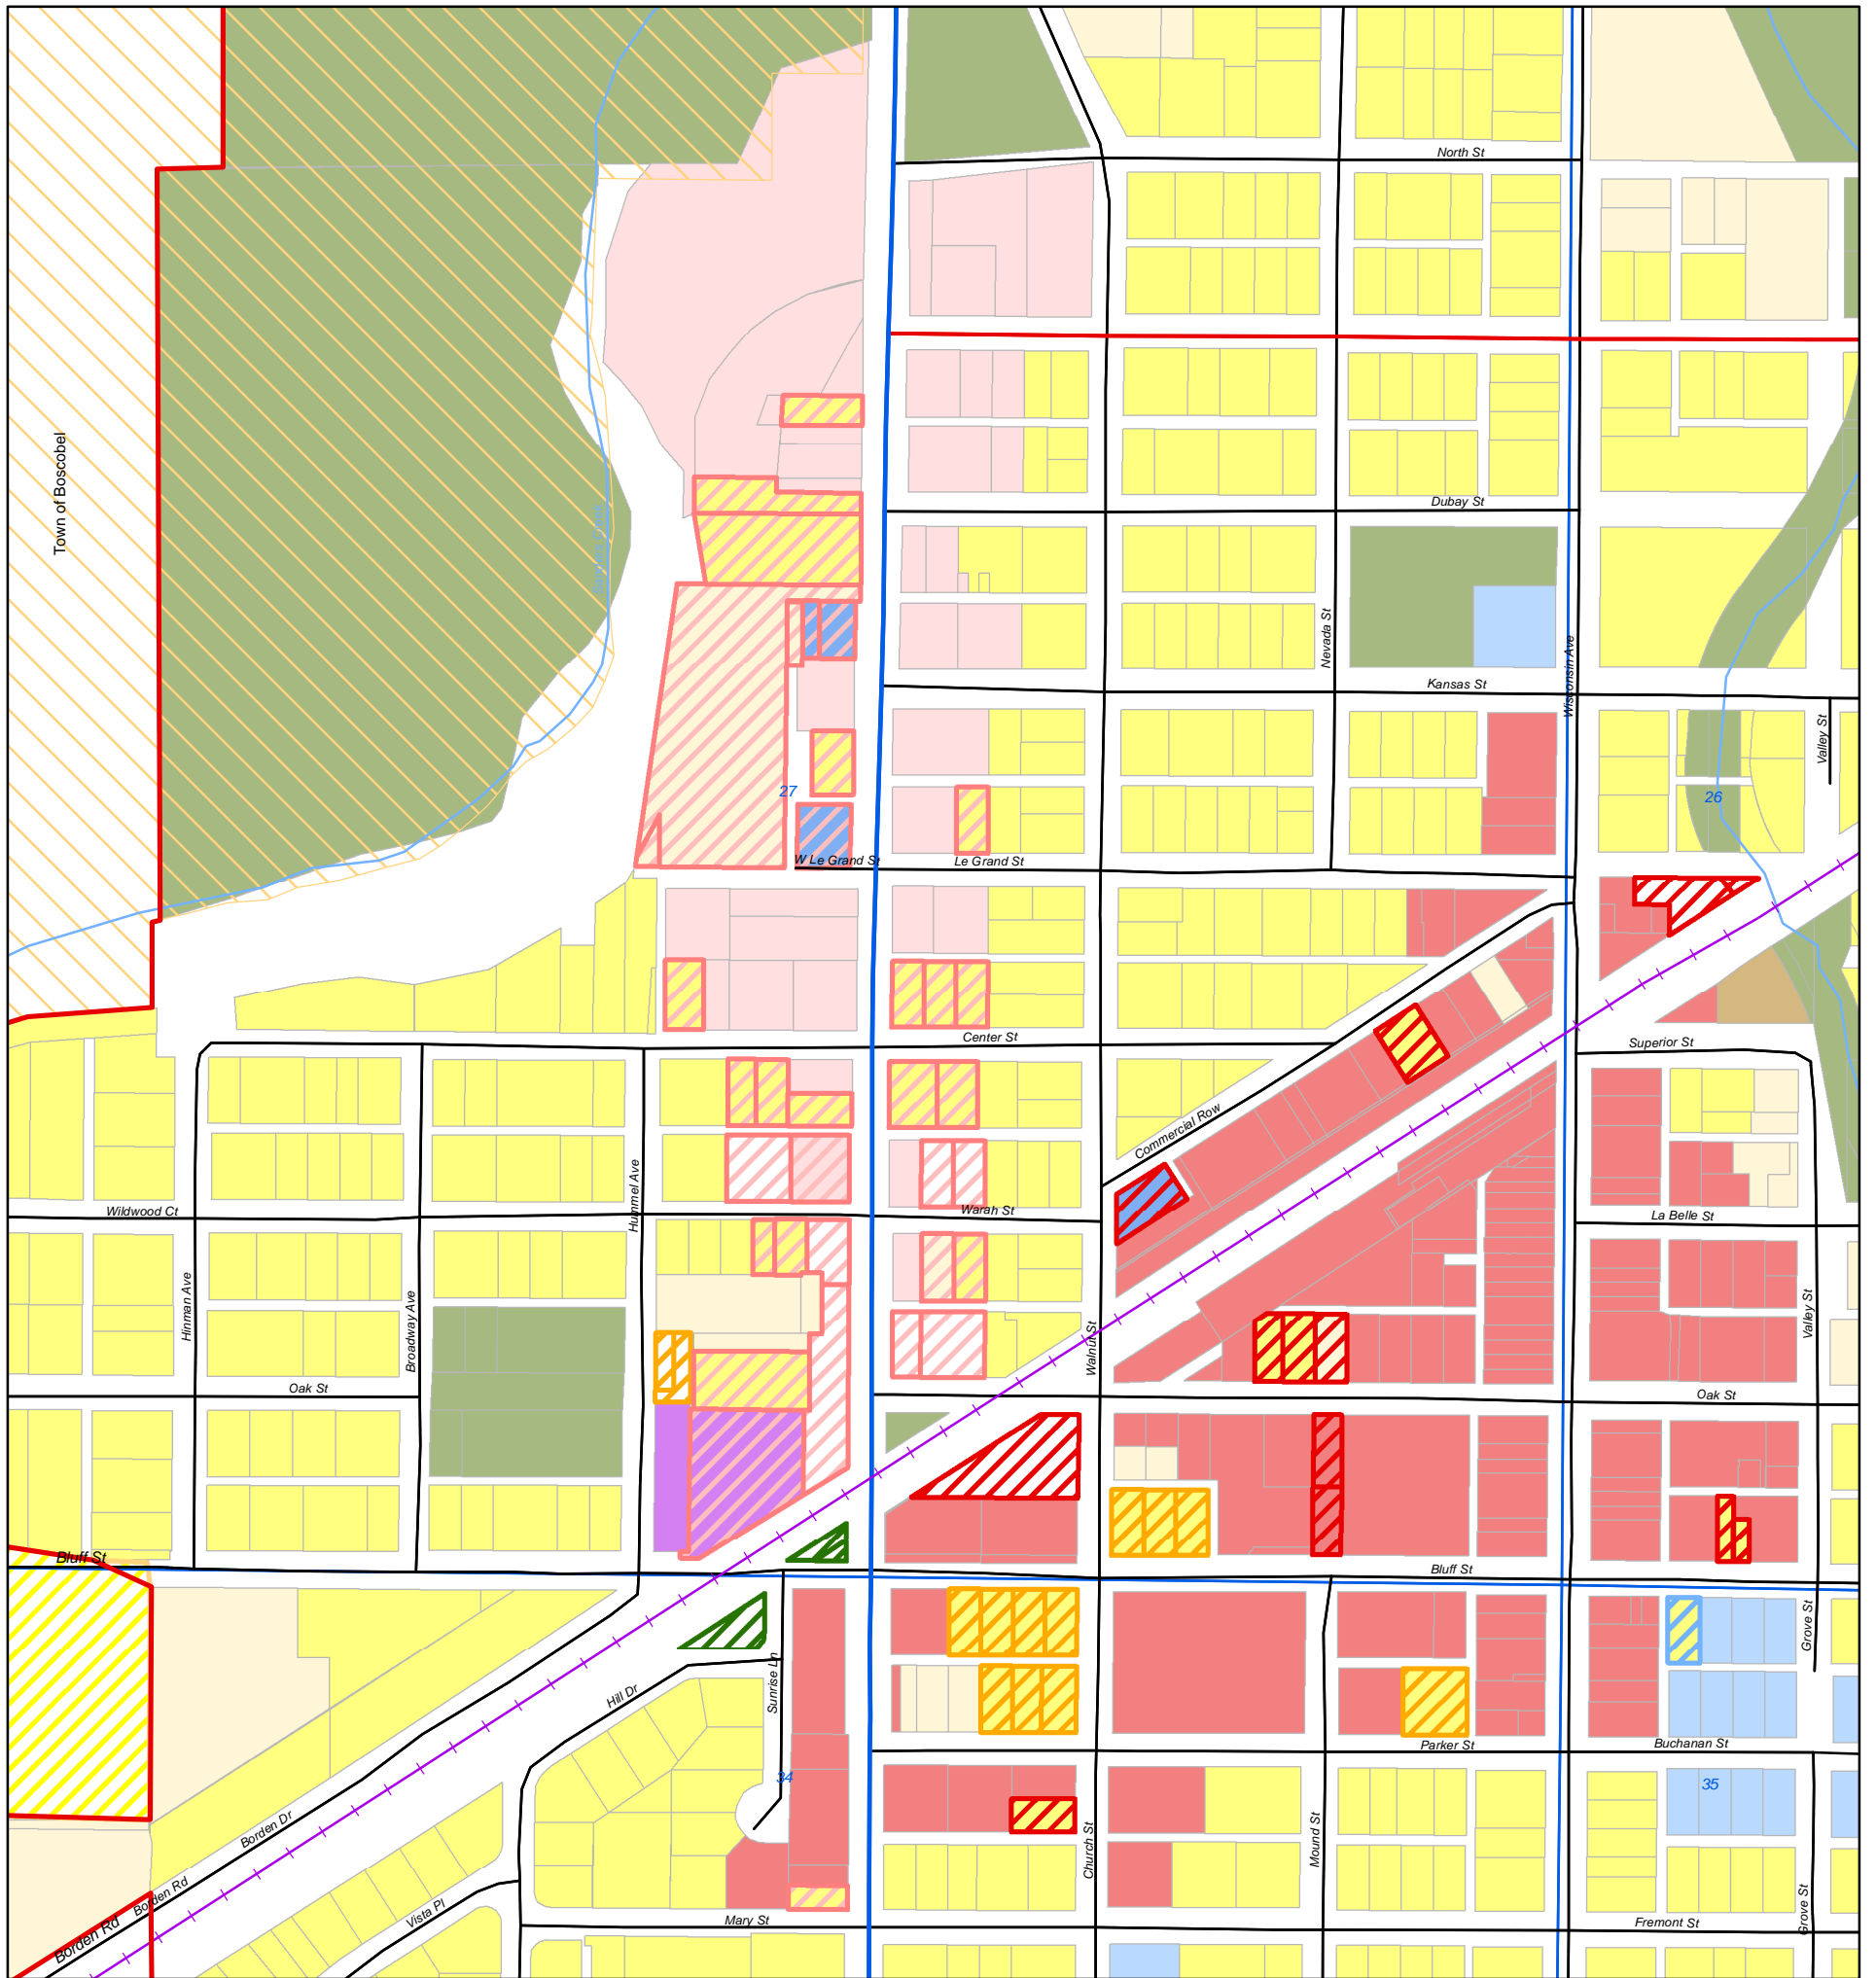

MAP 8.2a PROPOSED LAND USE

- Zoom of Highway 61 Corridor -

- CITY OF BOSCOBEL -

- GRANT COUNTY, WISCONSIN -

719 Pioneer Tower
One University Plaza
Platteville, WI 53818
608-342-1214
www.swwrpc.org

June 22, 2009
Parcels: City 2006

Legend

Municipal Boundary	Residential - Single Family	Industrial - Heavy	Residential - Single Family
Sections	Residential - Two-Family	Municipal/Utility	Residential - Two-Family
Roads - Federal	Mobile Home Park	Civic - Cemetery/Church/School	Mobile Home Park
Roads - State	Commercial	Mixed Use	Commercial
Roads - County	Highway Commercial	Vacant	Highway Commercial
Roads - Local/Drives	Industrial - Light	Agricultural Transition	Industrial
Cemetery	Conservancy	Conservancy	Civic - Cemetery/Church/School
DNR			Conservancy/Park
Railroads			
Streams			